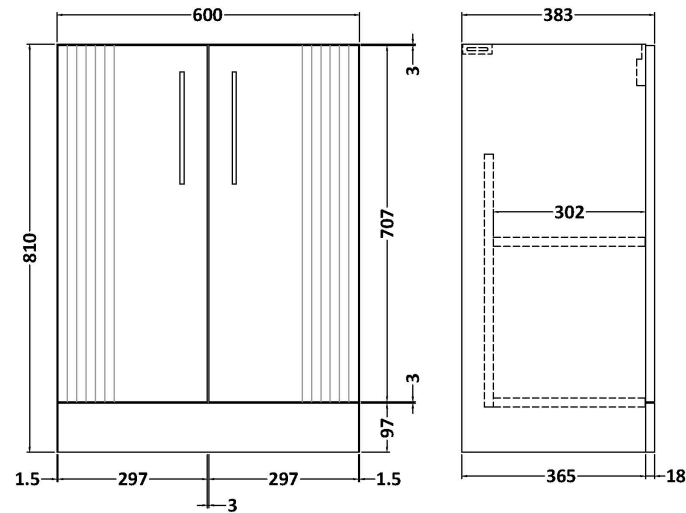

### Product Dimensions

Height (mm):	810
Width (mm):	600
Depth (mm):	383
Nett Weight (kg):	26.2

### Packaging Dimensions

Height (mm):	830
Width (mm):	620
Depth (mm):	405
Gross Weight (kg):	26.7

### Product Dimensions

Height (mm):	170
Width (mm):	610
Depth (mm):	395
Nett Weight (kg):	11

### Packaging Dimensions

Height (mm):	190
Width (mm):	630
Depth (mm):	415
Gross Weight (kg):	11.5