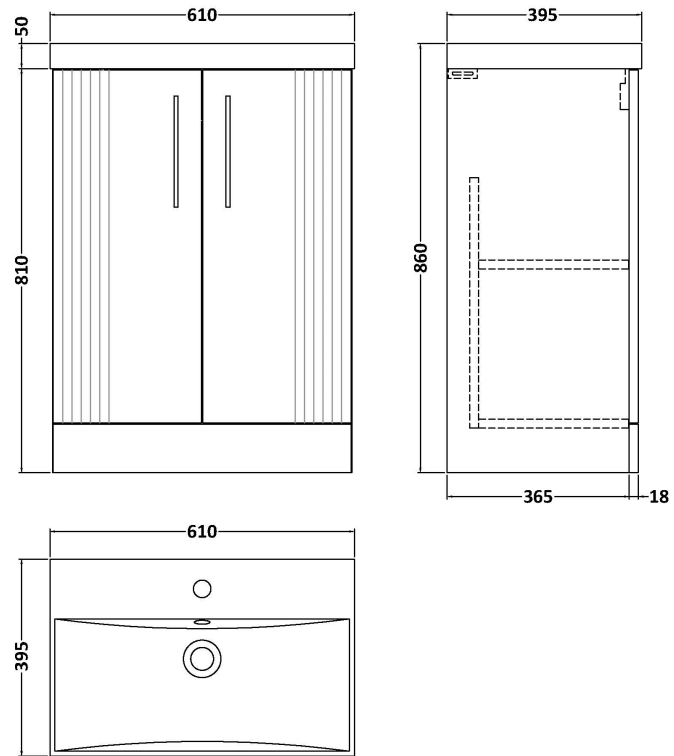

Sales Code: DPF1425D

Description: 600 F/S 2-Door Vanity & Basin 3

Packaging Details

Barcode: 5056462675329