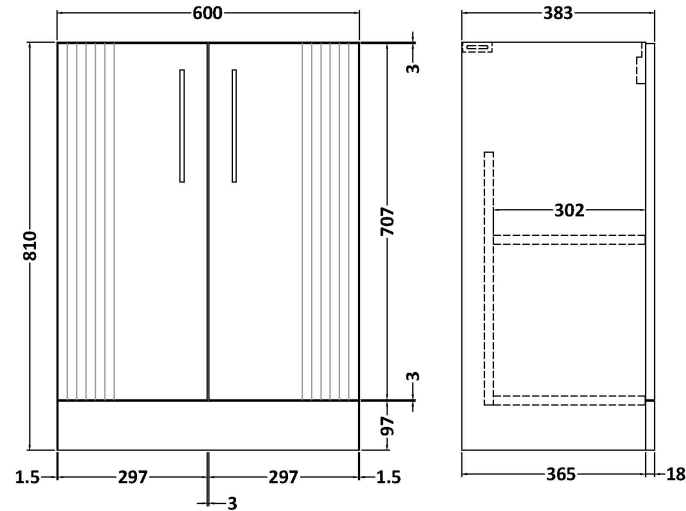

Sales Code: DPF1425G

Description: 600 F/S 2-Door Vanity & Basin 4

Packaging Details

Barcode: 5056462681696

Sales Code: FLT1425

Description: 600 F/S 2-Door Basin Unit

Product Dimensions

Height (mm):	810
Width (mm):	600
Depth (mm):	383
Nett Weight (kg):	26.2

Packaging Dimensions

Height (mm):	830
Width (mm):	620
Depth (mm):	405
Gross Weight (kg):	26.7

Packaging Data

Box Colour:	Brown Cardboard Box - Printed
Box Qty:	0
Label Size:	0 x 0
Label Colour:	Not Applicable
Label Qty:	0

Outer Box Dimensions (If Applicable)

Height (mm):	
Width (mm):	
Depth (mm):	
Gross Weight (kg):	
Barcode:	5056462661131

Product Details

Country of Origin:	China
Fitting Instruction:	No
CE & UKCA:	
FSC Certified Materials:	Yes
Colour:	Satin Soft Black
Construction Method:	Cam & Wood Dowel
Construction Type:	Rigid
Cabinet Finish:	MFC Painted Gloss
Fascia Finish:	Mdf Painted Gloss
Cabinet Thickness (mm):	16
Fascia Thickness (mm):	18
Drawer Included:	No
Drawer Type:	Not Applicable
No of Shelves:	1
Hinge Type:	95 Degree Soft Close
Hinge Included:	Yes, Supplied
Adjustable Legs:	No, Not Required
Fixings Included:	Yes
Handle Style:	Modern
Waste Shroud:	Not Applicable
Handle Included:	Yes, Supplied
Handle Type:	Bar

Sales Code: NVM043

Description: 600 Curved Basin 1Th

Product Dimensions

Height (mm):	160
Width (mm):	610
Depth (mm):	440
Nett Weight (kg):	11

Packaging Dimensions

Height (mm):	190
Width (mm):	630
Depth (mm):	415
Gross Weight (kg):	11.5