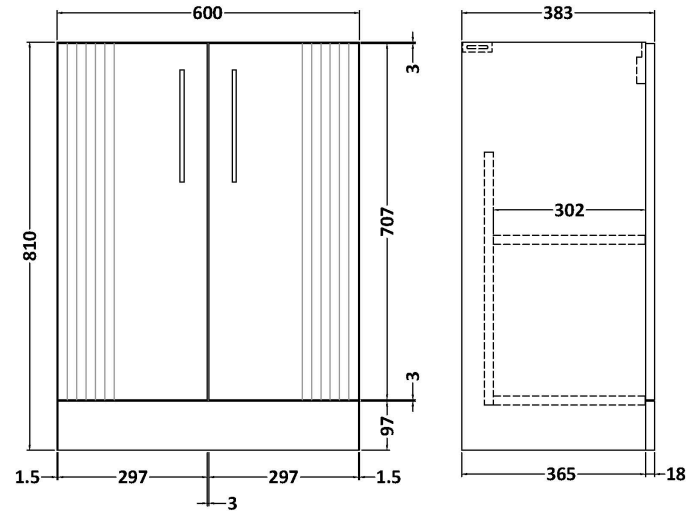

### Product Dimensions

Height (mm):	810
Width (mm):	600
Depth (mm):	383
Nett Weight (kg):	26.2

### Packaging Dimensions

Height (mm):	830
Width (mm):	620
Depth (mm):	405
Gross Weight (kg):	26.7

### Product Dimensions

Height (mm):	160
Width (mm):	610
Depth (mm):	440
Nett Weight (kg):	11

### Packaging Dimensions

Height (mm):	190
Width (mm):	630
Depth (mm):	415
Gross Weight (kg):	11.5