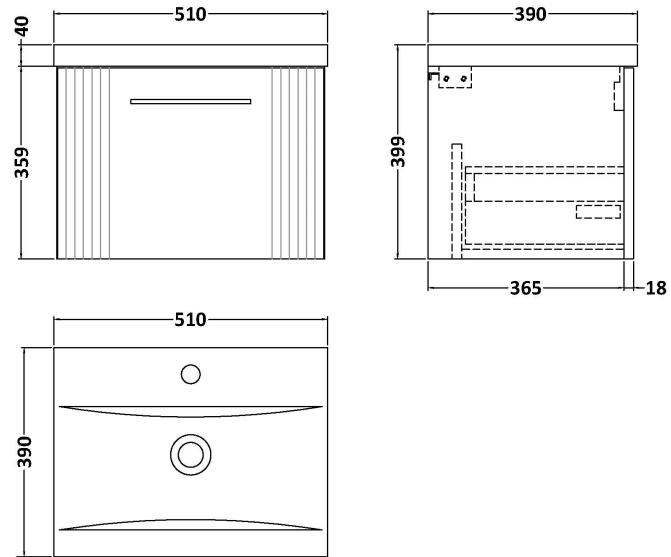

Sales Code: DPF1491A

Description: 500 W/H Single Drawer Vanity & Basin 1

Packaging Details

Barcode: 5056462675008

Sales Code: FLT1491

Description: 500 W/H Single Drawer Unit

Product Dimensions

Height (mm):	359
Width (mm):	500
Depth (mm):	383
Nett Weight (kg):	12

Packaging Dimensions

Height (mm):	380
Width (mm):	520
Depth (mm):	405
Gross Weight (kg):	12.5

Packaging Data

Box Colour:	Brown Cardboard Box - Printed
Box Qty:	0
Label Size:	0 x 0
Label Colour:	Not Applicable
Label Qty:	0

Outer Box Dimensions (If Applicable)

Height (mm):	
Width (mm):	
Depth (mm):	
Gross Weight (kg):	
Barcode:	5056462661117

Product Details

Country of Origin:	China
Fitting Instruction:	No
CE & UKCA:	
FSC Certified Materials:	Yes
Colour:	Satin Soft Black
Construction Method:	Cam & Wood Dowel
Construction Type:	Rigid
Cabinet Finish:	MFC Painted Gloss
Fascia Finish:	Mdf Painted Gloss
Cabinet Thickness (mm):	16
Fascia Thickness (mm):	18
Drawer Included:	Yes
Drawer Type:	80mm High Metal S/C Inc Galler
No of Shelves:	0
Hinge Type:	Not Applicable
Hinge Included:	No
Adjustable Legs:	No, Not Required
Fixings Included:	Yes
Handle Style:	Modern
Waste Shroud:	Yes
Handle Included:	Yes, Supplied
Handle Type:	Bar

Sales Code: NVM012

Description: 500 Mid-Edged Basin 1 Th

Product Dimensions

Height (mm):	180
Width (mm):	510
Depth (mm):	390
Nett Weight (kg):	10.54

Packaging Dimensions

Height (mm):	210
Width (mm):	410
Depth (mm):	530
Gross Weight (kg):	10.54