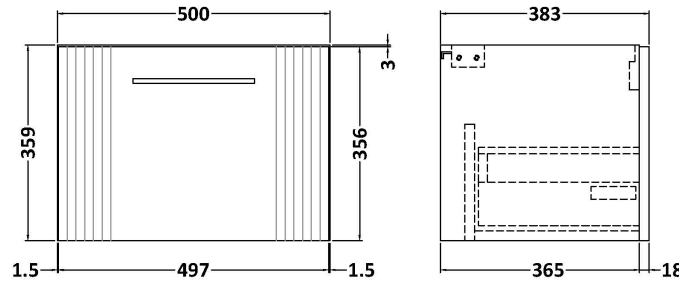

Sales Code: DPF1491D

Description: 500 W/H Single Drawer Vanity & Basin 3

Packaging Details

Barcode: 5056462675022

Sales Code: FLT1491

Description: 500 W/H Single Drawer Unit

Product Dimensions

Height (mm):	359
Width (mm):	500
Depth (mm):	383
Nett Weight (kg):	12

Packaging Dimensions

Height (mm):	380
Width (mm):	520
Depth (mm):	405
Gross Weight (kg):	12.5

Packaging Data

Box Colour:	Brown Cardboard Box - Printed
Box Qty:	0
Label Size:	0 x 0
Label Colour:	Not Applicable
Label Qty:	0

Sales Code: NVM032

Description: 500 Thin Edged Basin 1Th

Product Dimensions

Height (mm):	170
Width (mm):	510
Depth (mm):	395
Nett Weight (kg):	9.5

Packaging Dimensions

Height (mm):	190
Width (mm):	530
Depth (mm):	415
Gross Weight (kg):	10

Packaging Data

Box Colour:	Brown Cardboard Box - Printed
Box Qty:	1
Label Size:	100 x 50
Label Colour:	White Label
Label Qty:	2

Outer Box Dimensions (If Applicable)

Height (mm):	
Width (mm):	
Depth (mm):	
Gross Weight (kg):	
Barcode:	5056211853411