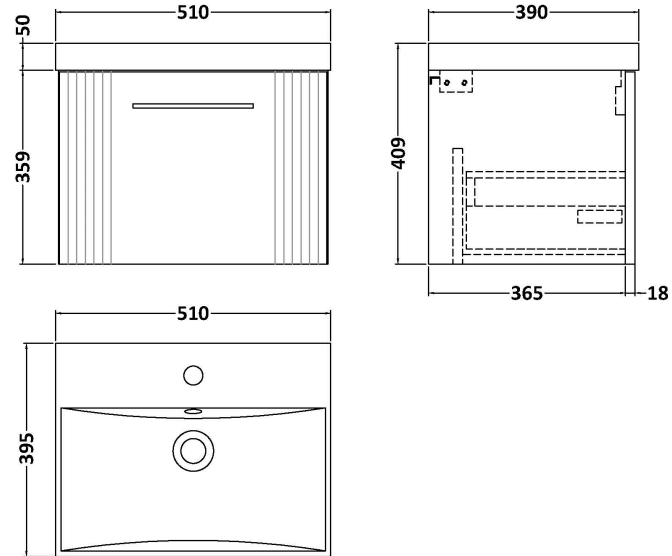

Sales Code: DPF1491D

Description: 500 W/H Single Drawer Vanity & Basin 3

Packaging Details

Barcode: 5056462675022

Sales Code: FLT1491

Description: 500 W/H Single Drawer Unit

Product Dimensions

Height (mm):	359
Width (mm):	500
Depth (mm):	383
Nett Weight (kg):	12

Packaging Dimensions

Height (mm):	380
Width (mm):	520
Depth (mm):	405
Gross Weight (kg):	12.5

Packaging Data

Box Colour:	Brown Cardboard Box - Printed
Box Qty:	0
Label Size:	0 x 0
Label Colour:	Not Applicable
Label Qty:	0

Outer Box Dimensions (If Applicable)

Height (mm):	
Width (mm):	
Depth (mm):	
Gross Weight (kg):	
Barcode:	5056462661117

Product Details

Country of Origin:	China
Fitting Instruction:	No
CE & UKCA:	
FSC Certified Materials:	Yes
Colour:	Satin Soft Black
Construction Method:	Cam & Wood Dowel
Construction Type:	Rigid
Cabinet Finish:	MFC Painted Gloss
Fascia Finish:	Mdf Painted Gloss
Cabinet Thickness (mm):	16
Fascia Thickness (mm):	18
Drawer Included:	Yes
Drawer Type:	80mm High Metal S/C Inc Galler
No of Shelves:	0
Hinge Type:	Not Applicable
Hinge Included:	No
Adjustable Legs:	No, Not Required
Fixings Included:	Yes
Handle Style:	Modern
Waste Shroud:	Yes
Handle Included:	Yes, Supplied
Handle Type:	Bar

Sales Code: NVM032

Description: 500 Thin Edged Basin 1Th

Product Dimensions

Height (mm):	170
Width (mm):	510
Depth (mm):	395
Nett Weight (kg):	9.5

Packaging Dimensions

Height (mm):	190
Width (mm):	530
Depth (mm):	415
Gross Weight (kg):	10