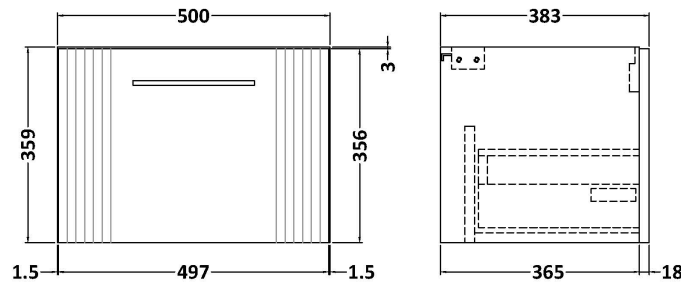

Sales Code: DPF1491G

Description: 500 W/H Single Drawer Vanity & Basin 4

Packaging Details

Barcode: 5056462681597

Sales Code: FLT1491

Description: 500 W/H Single Drawer Unit

Product Dimensions

Height (mm):	359
Width (mm):	500
Depth (mm):	383
Nett Weight (kg):	12

Packaging Dimensions

Height (mm):	380
Width (mm):	520
Depth (mm):	405
Gross Weight (kg):	12.5

Packaging Data

Box Colour:	Brown Cardboard Box - Printed
Box Qty:	0
Label Size:	0 x 0
Label Colour:	Not Applicable
Label Qty:	0

Sales Code: NVM042

Description: 500 Curved Basin 1Th

Product Dimensions

Height (mm):	160
Width (mm):	510
Depth (mm):	440
Nett Weight (kg):	9

Packaging Dimensions

Height (mm):	190
Width (mm):	530
Depth (mm):	415
Gross Weight (kg):	9.5

Packaging Data

Box Colour:	Brown Cardboard Box - Printed
Box Qty:	1
Label Size:	100 x 50
Label Colour:	White Label
Label Qty:	2

Outer Box Dimensions (If Applicable)

Height (mm):	
Width (mm):	
Depth (mm):	
Gross Weight (kg):	
Barcode:	5056462620985