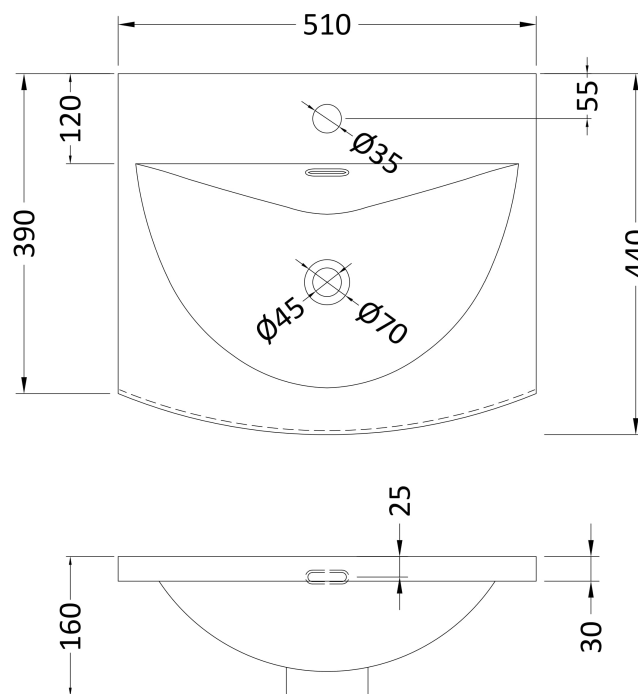

Packaging Dimensions

Height (mm):	380
Width (mm):	520
Depth (mm):	405
Gross Weight (kg):	12.5

Packaging Data

Box Colour:	Brown Cardboard Box - Printed
Box Qty:	0
Label Size:	0 x 0
Label Colour:	Not Applicable
Label Qty:	0

Outer Box Dimensions (If Applicable)

Height (mm):	
Width (mm):	
Depth (mm):	
Gross Weight (kg):	
Barcode:	5056462661117

Product Details

Country of Origin:	China
Fitting Instruction:	No
CE & UKCA:	
FSC Certified Materials:	Yes
Colour:	Satin Soft Black
Construction Method:	Cam & Wood Dowel
Construction Type:	Rigid
Cabinet Finish:	MFC Painted Gloss
Fascia Finish:	Mdf Painted Gloss
Cabinet Thickness (mm):	16
Fascia Thickness (mm):	18
Drawer Included:	Yes
Drawer Type:	80mm High Metal S/C Inc Galler
No of Shelves:	0
Hinge Type:	Not Applicable
Hinge Included:	No
Adjustable Legs:	No, Not Required
Fixings Included:	Yes
Handle Style:	Modern
Waste Shroud:	Yes
Handle Included:	Yes, Supplied
Handle Type:	Bar

Sales Code: NVM042

Description: 500 Curved Basin 1Th

Product Dimensions

Height (mm):	160
Width (mm):	510
Depth (mm):	440
Nett Weight (kg):	9

Packaging Dimensions

Height (mm):	190
Width (mm):	530
Depth (mm):	415
Gross Weight (kg):	9.5

Packaging Data

Box Colour:	Brown Cardboard Box - Printed
Box Qty:	1
Label Size:	100 x 50
Label Colour:	White Label
Label Qty:	2

Outer Box Dimensions (If Applicable)

Height (mm):	
Width (mm):	
Depth (mm):	
Gross Weight (kg):	
Barcode:	5056462620985