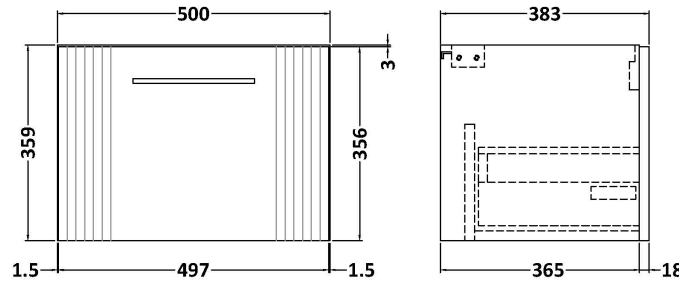

Sales Code: DPF1491G

Description: 500 W/H Single Drawer Vanity & Basin 4

Packaging Details

Barcode: 5056462681597

Sales Code: FLT1491

Description: 500 W/H Single Drawer Unit

Product Dimensions

Height (mm):	359
Width (mm):	500
Depth (mm):	383
Nett Weight (kg):	12

Packaging Dimensions

Height (mm):	380
Width (mm):	520
Depth (mm):	405
Gross Weight (kg):	12.5

Packaging Data

Box Colour:	Brown Cardboard Box - Printed
Box Qty:	0
Label Size:	0 x 0
Label Colour:	Not Applicable
Label Qty:	0

Sales Code: NVM042

Description: 500 Curved Basin 1Th

Product Dimensions

Height (mm):	160
Width (mm):	510
Depth (mm):	440
Nett Weight (kg):	9

Packaging Dimensions

Height (mm):	190
Width (mm):	530
Depth (mm):	415
Gross Weight (kg):	9.5

Packaging Data

Box Colour:	Brown Cardboard Box - Printed
Box Qty:	1
Label Size:	100 x 50
Label Colour:	White Label
Label Qty:	2

Outer Box Dimensions (If Applicable)

Height (mm):	
Width (mm):	
Depth (mm):	
Gross Weight (kg):	
Barcode:	5056462620985