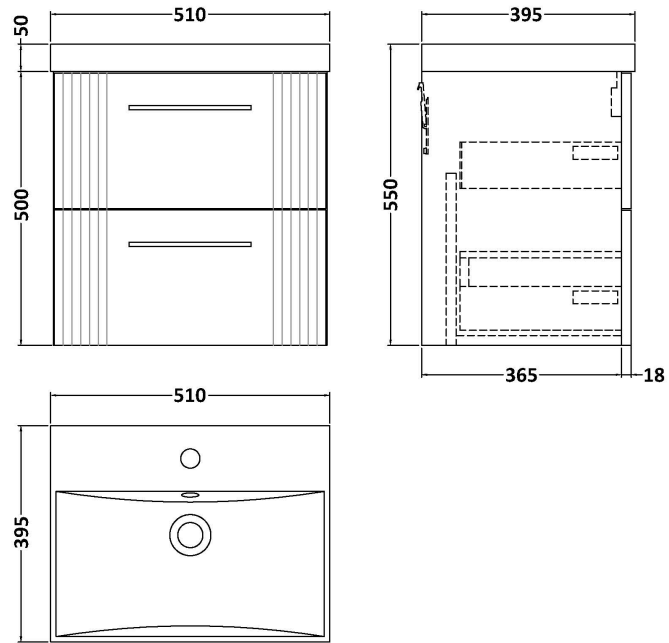

Sales Code: DPF1492D

Description: 500 W/H 2-Drawer Vanity & Basin 3

Packaging Details

Barcode: 5056462675176

Sales Code: FLT1492

Description: 500 W/H 2-Drawer Unit

Product Dimensions

Height (mm):	500
Width (mm):	500
Depth (mm):	383
Nett Weight (kg):	18.5

Packaging Dimensions

Height (mm):	520
Width (mm):	520
Depth (mm):	405
Gross Weight (kg):	19

Packaging Data

Box Colour:	Brown Cardboard Box - Printed
Box Qty:	0
Label Size:	0 x 0
Label Colour:	Not Applicable
Label Qty:	0

Outer Box Dimensions (If Applicable)

Height (mm):	
Width (mm):	
Depth (mm):	
Gross Weight (kg):	
Barcode:	5056462661124

Product Details

Country of Origin:	China
Fitting Instruction:	No
CE & UKCA:	
FSC Certified Materials:	Yes
Colour:	Satin Soft Black
Construction Method:	Cam & Wood Dowel
Construction Type:	Rigid
Cabinet Finish:	MFC Painted Gloss
Fascia Finish:	Mdf Painted Gloss
Cabinet Thickness (mm):	16
Fascia Thickness (mm):	18
Drawer Included:	Yes
Drawer Type:	80mm High Metal Softclose
No of Shelves:	0
Hinge Type:	Not Applicable
Hinge Included:	No
Adjustable Legs:	No, Not Required
Fixings Included:	Yes
Handle Style:	Modern
Waste Shroud:	Yes
Handle Included:	Yes, Supplied
Handle Type:	Bar

Sales Code: NVM032

Description: 500 Thin Edged Basin 1Th

Product Dimensions

Height (mm):	170
Width (mm):	510
Depth (mm):	395
Nett Weight (kg):	9.5

Packaging Dimensions

Height (mm):	190
Width (mm):	530
Depth (mm):	415
Gross Weight (kg):	10