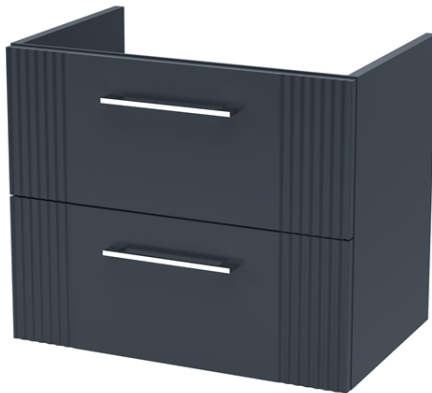

Sales Code: DPF1493A

Description: 600 W/H 2-Drawer Vanity & Basin 1

### Packaging Details

Barcode: 5056462675923

Sales Code: FLT1493

Description: 600 W/H 2-Drawer Unit

### Product Dimensions

Height (mm):	500
Width (mm):	600
Depth (mm):	383
Nett Weight (kg):	22.5

### Product Dimensions

Height (mm):	180
Width (mm):	610
Depth (mm):	390
Nett Weight (kg):	11