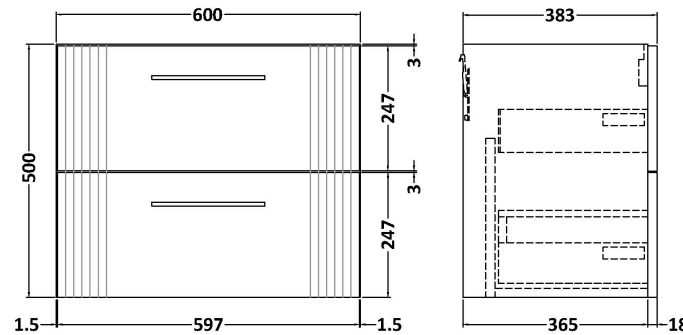

### Product Dimensions

Height (mm):	500
Width (mm):	600
Depth (mm):	383
Nett Weight (kg):	22.5

### Packaging Dimensions

Height (mm):	520
Width (mm):	620
Depth (mm):	405
Gross Weight (kg):	23

### Product Dimensions

Height (mm):	170
Width (mm):	600
Depth (mm):	390
Nett Weight (kg):	10.76

### Packaging Dimensions

Height (mm):	200
Width (mm):	400
Depth (mm):	620
Gross Weight (kg):	10.76