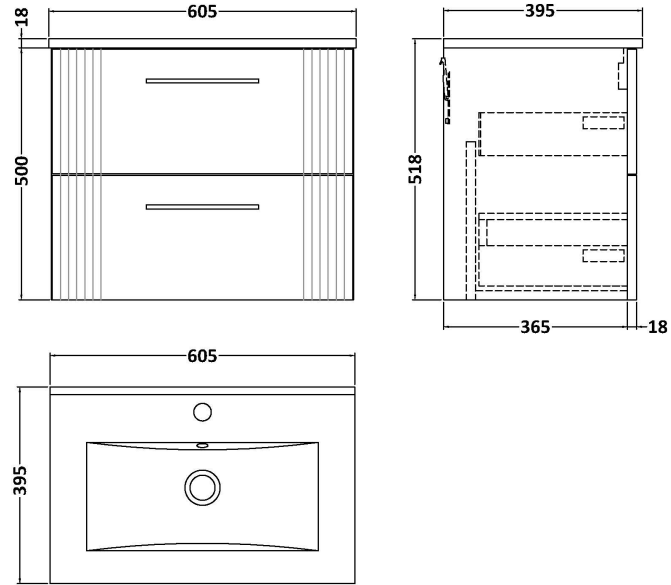

Sales Code: DPF1493B

Description: 600 W/H 2-Drawer Vanity & Basin 2

Packaging Details

Barcode: 5056462675930