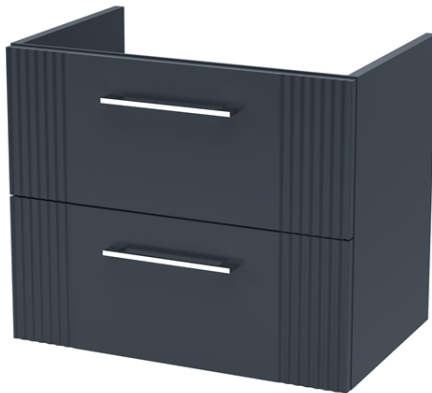

Sales Code: DPF1493B

Description: 600 W/H 2-Drawer Vanity & Basin 2

### Packaging Details

Barcode: 5056462675930

Sales Code: FLT1493

Description: 600 W/H 2-Drawer Unit

### Product Dimensions

Height (mm):	500
Width (mm):	600
Depth (mm):	383
Nett Weight (kg):	22.5

### Product Dimensions

Height (mm):	170
Width (mm):	600
Depth (mm):	390
Nett Weight (kg):	10.76