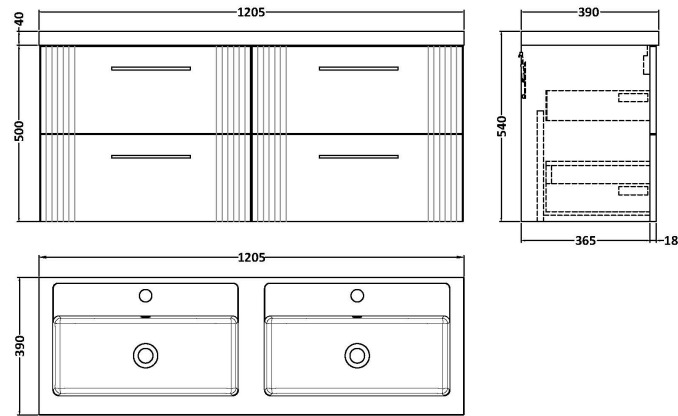

Sales Code: DPF1493C

Description: 1200 W/H 4-Drawer Vanity & Double Basin

Packaging Details

Barcode: 5056462677019