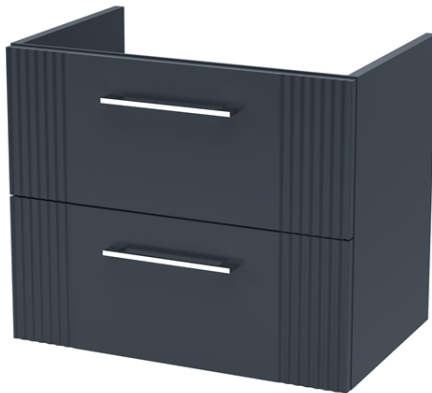

Sales Code: DPF1493C

Description: 1200 W/H 4-Drawer Vanity & Double Basin

### Packaging Details

Barcode: 5056462677019

Sales Code: FLT1493

Description: 600 W/H 2-Drawer Unit

### Product Dimensions

Height (mm):	500
Width (mm):	600
Depth (mm):	383
Nett Weight (kg):	22.5

### Packaging Dimensions

Height (mm):	520
Width (mm):	620
Depth (mm):	405
Gross Weight (kg):	23