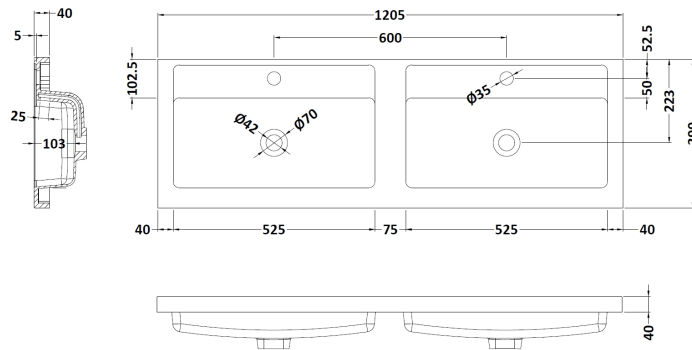

### Product Dimensions

Height (mm):	500
Width (mm):	600
Depth (mm):	383
Nett Weight (kg):	22.5

### Packaging Dimensions

Height (mm):	520
Width (mm):	620
Depth (mm):	405
Gross Weight (kg):	23

### Outer Box Dimensions (If Applicable)

Height (mm):	
Width (mm):	
Depth (mm):	
Gross Weight (kg):	
Barcode:	5056462661155

**Sales Code:** PMB424

**Description:** Double Polymarble Basin 1205 X 390

**Product Dimensions**

Height (mm):	390
Width (mm):	1205
Depth (mm):	157
Nett Weight (kg):	18.12

**Packaging Dimensions**

Height (mm):	100
Width (mm):	1205
Depth (mm):	400
Gross Weight (kg):	18.12