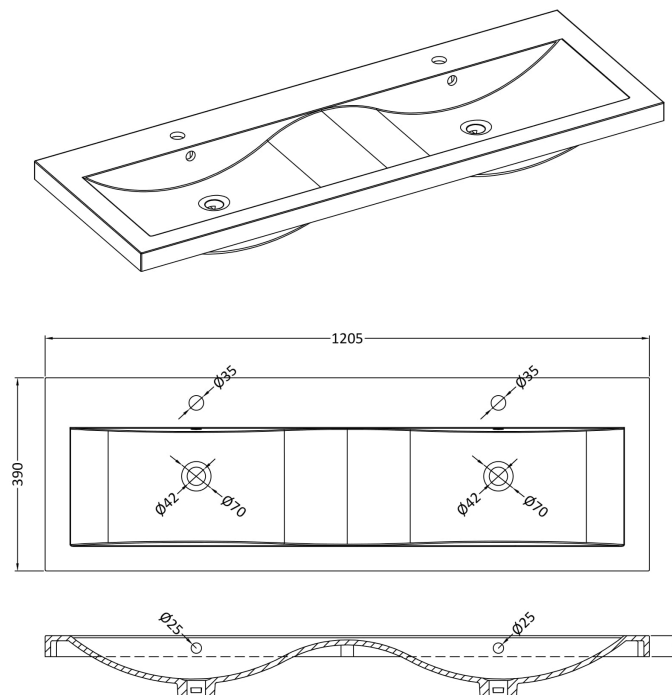

Packaging Dimensions

Height (mm):	520
Width (mm):	620
Depth (mm):	405
Gross Weight (kg):	23

Packaging Data

Box Colour:	Brown Cardboard Box - Printed
Box Qty:	0
Label Size:	0 x 0
Label Colour:	Not Applicable
Label Qty:	0

Outer Box Dimensions (If Applicable)

Height (mm):	
Width (mm):	
Depth (mm):	
Gross Weight (kg):	
Barcode:	5056462661155

Product Details

Country of Origin:	China
Fitting Instruction:	No
CE & UKCA:	
FSC Certified Materials:	Yes
Colour:	Satin Soft Black
Construction Method:	Cam & Wood Dowel
Construction Type:	Rigid
Cabinet Finish:	MFC Painted Gloss
Fascia Finish:	Mdf Painted Gloss
Cabinet Thickness (mm):	16
Fascia Thickness (mm):	18
Drawer Included:	Yes
Drawer Type:	80mm High Metal Softclose
No of Shelves:	0
Hinge Type:	Not Applicable
Hinge Included:	No
Adjustable Legs:	No, Not Required
Fixings Included:	Yes
Handle Style:	Modern
Waste Shroud:	Yes
Handle Included:	Yes, Supplied
Handle Type:	Bar

Sales Code: CBM424

Description: Double Ceramic Basin 1208X392

Product Dimensions

Height (mm):	390
Width (mm):	1205
Depth (mm):	175
Nett Weight (kg):	27

Packaging Dimensions

Height (mm):	205
Width (mm):	1270
Depth (mm):	510
Gross Weight (kg):	27

Packaging Data

Box Colour:	Brown Cardboard Box - Printed
Box Qty:	1
Label Size:	100 x 50
Label Colour:	White Label
Label Qty:	2

Outer Box Dimensions (If Applicable)

Height (mm):	
Width (mm):	
Depth (mm):	
Gross Weight (kg):	
Barcode:	5056211875826