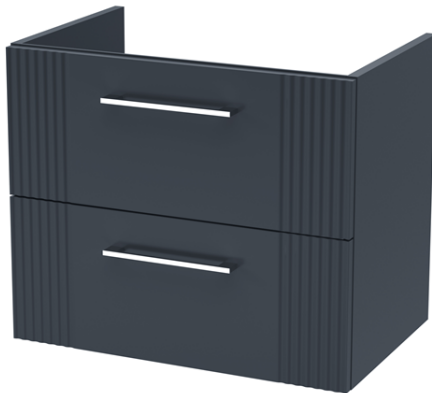

Sales Code: DPF1493F

Description: 1200 W/H 4-Drawer Vanity & Double Basin

Packaging Details

Barcode: 5056462677002

Sales Code: FLT1493

Description: 600 W/H 2-Drawer Unit

Product Dimensions

Height (mm):	500
Width (mm):	600
Depth (mm):	383
Nett Weight (kg):	22.5

Packaging Dimensions

Height (mm):	520
Width (mm):	620
Depth (mm):	405
Gross Weight (kg):	23

Packaging Data

Box Colour:	Brown Cardboard Box - Printed
Box Qty:	0
Label Size:	0 x 0
Label Colour:	Not Applicable
Label Qty:	0

Outer Box Dimensions (If Applicable)

Height (mm):	
Width (mm):	
Depth (mm):	
Gross Weight (kg):	
Barcode:	5056462661155

Product Details

Country of Origin:	China
Fitting Instruction:	No
CE & UKCA:	
FSC Certified Materials:	Yes
Colour:	Satin Soft Black
Construction Method:	Cam & Wood Dowel
Construction Type:	Rigid
Cabinet Finish:	MFC Painted Gloss
Fascia Finish:	Mdf Painted Gloss
Cabinet Thickness (mm):	16
Fascia Thickness (mm):	18
Drawer Included:	Yes
Drawer Type:	80mm High Metal Softclose
No of Shelves:	0
Hinge Type:	Not Applicable
Hinge Included:	No
Adjustable Legs:	No, Not Required
Fixings Included:	Yes
Handle Style:	Modern
Waste Shroud:	Yes
Handle Included:	Yes, Supplied
Handle Type:	Bar

Sales Code: CBM424

Description: Double Ceramic Basin 1208X392

Product Dimensions

Height (mm):	390
Width (mm):	1205
Depth (mm):	175
Nett Weight (kg):	27

Packaging Dimensions

Height (mm):	205
Width (mm):	1270
Depth (mm):	510
Gross Weight (kg):	27