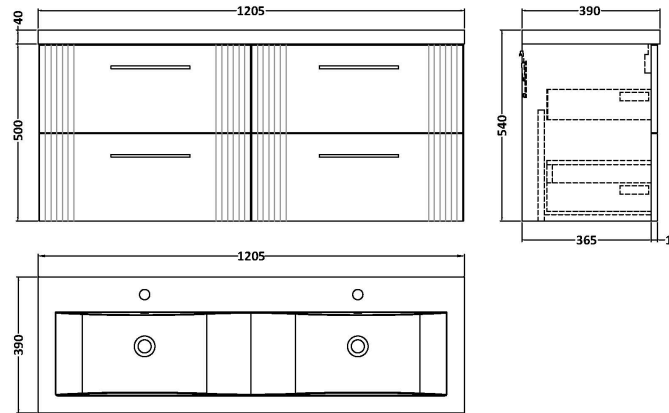

Sales Code: DPF1493F

Description: 1200 W/H 4-Drawer Vanity & Double Basin

Packaging Details

Barcode: 5056462677002

Sales Code: FLT1493

Description: 600 W/H 2-Drawer Unit

Product Dimensions

Height (mm):	500
Width (mm):	600
Depth (mm):	383
Nett Weight (kg):	22.5

Packaging Dimensions

Height (mm):	520
Width (mm):	620
Depth (mm):	405
Gross Weight (kg):	23

Packaging Data

Box Colour:	Brown Cardboard Box - Printed
Box Qty:	0
Label Size:	0 x 0
Label Colour:	Not Applicable
Label Qty:	0

Outer Box Dimensions (If Applicable)

Height (mm):	
Width (mm):	
Depth (mm):	
Gross Weight (kg):	
Barcode:	5056462661155

Product Details

Country of Origin:	China
Fitting Instruction:	No
CE & UKCA:	
FSC Certified Materials:	Yes
Colour:	Satin Soft Black
Construction Method:	Cam & Wood Dowel
Construction Type:	Rigid
Cabinet Finish:	MFC Painted Gloss
Fascia Finish:	Mdf Painted Gloss
Cabinet Thickness (mm):	16
Fascia Thickness (mm):	18
Drawer Included:	Yes
Drawer Type:	80mm High Metal Softclose
No of Shelves:	0
Hinge Type:	Not Applicable
Hinge Included:	No
Adjustable Legs:	No, Not Required
Fixings Included:	Yes
Handle Style:	Modern
Waste Shroud:	Yes
Handle Included:	Yes, Supplied
Handle Type:	Bar

Sales Code: CBM424

Description: Double Ceramic Basin 1208X392

Product Dimensions

Height (mm):	390
Width (mm):	1205
Depth (mm):	175
Nett Weight (kg):	27

Packaging Dimensions

Height (mm):	205
Width (mm):	1270
Depth (mm):	510
Gross Weight (kg):	27