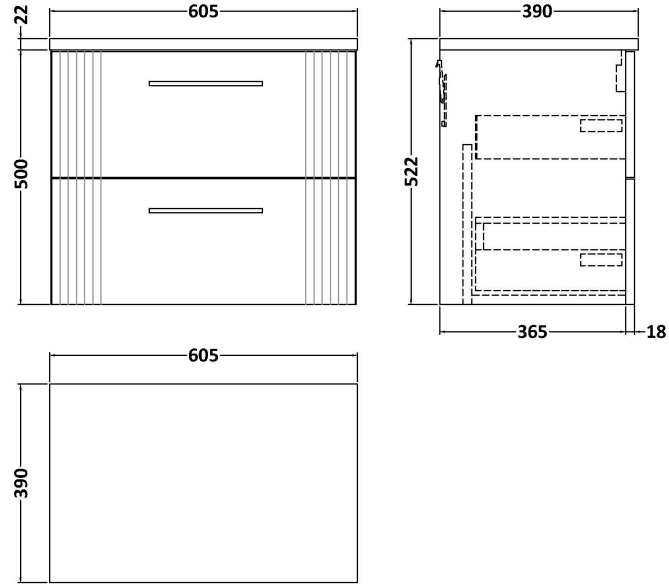

### Packaging Details

Barcode: 5056678455647

**Sales Code:** LCM600

**Description:** Laminate Worktop 605X390x22mm

**Product Dimensions**

Height (mm):	22
Width (mm):	605
Depth (mm):	390
Nett Weight (kg):	2

**Packaging Dimensions**

Height (mm):	25
Width (mm):	610
Depth (mm):	455
Gross Weight (kg):	2

**Packaging Data**

Box Colour:	Brown Cardboard Box
Box Qty:	1
Label Size:	100 x 50
Label Colour:	White Label
Label Qty:	1

### Product Dimensions

Height (mm):	500
Width (mm):	600
Depth (mm):	383
Nett Weight (kg):	22.5

### Packaging Dimensions

Height (mm):	520
Width (mm):	620
Depth (mm):	405
Gross Weight (kg):	23