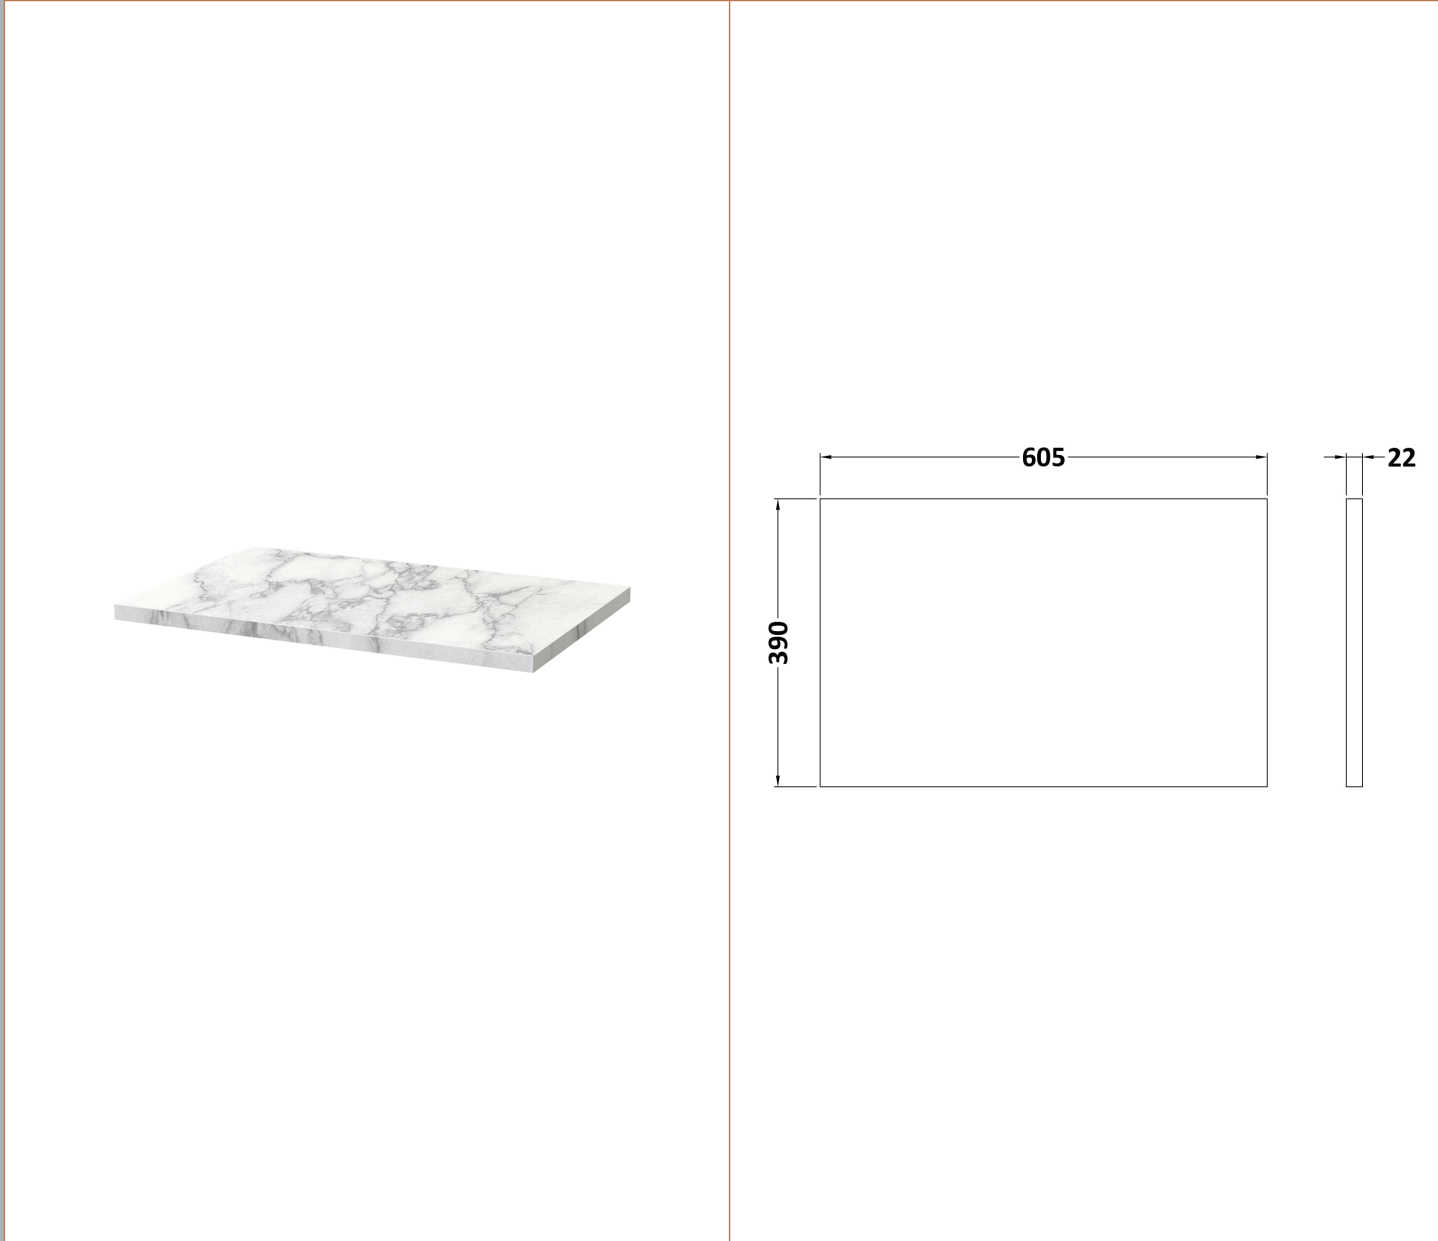

Sales Code: DPF1493LCM

Description: 600 W/H 2-Drawer Vanity & Laminate Top

### Packaging Details

Barcode: 5056678455647

**Sales Code:** LCM600

**Description:** Laminate Worktop 605X390x22mm

**Product Dimensions**

Height (mm):	22
Width (mm):	605
Depth (mm):	390
Nett Weight (kg):	2

**Packaging Dimensions**

Height (mm):	25
Width (mm):	610
Depth (mm):	455
Gross Weight (kg):	2

**Packaging Data**

Box Colour:	Brown Cardboard Box
Box Qty:	1
Label Size:	100 x 50
Label Colour:	White Label
Label Qty:	1

### Product Dimensions

Height (mm):	500
Width (mm):	600
Depth (mm):	383
Nett Weight (kg):	22.5