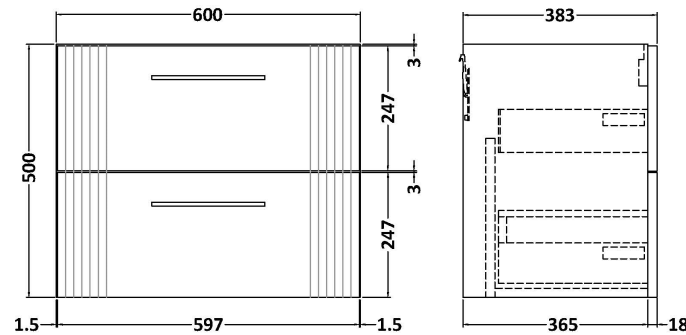

### Packaging Details

Barcode: 5056678455647

**Sales Code:** LCM600

**Description:** Laminate Worktop 605X390x22mm

**Product Dimensions**

Height (mm):	22
Width (mm):	605
Depth (mm):	390
Nett Weight (kg):	2

**Packaging Dimensions**

Height (mm):	25
Width (mm):	610
Depth (mm):	455
Gross Weight (kg):	2

**Packaging Data**

Box Colour:	Brown Cardboard Box
Box Qty:	1
Label Size:	100 x 50
Label Colour:	White Label
Label Qty:	1

### Product Dimensions

Height (mm):	500
Width (mm):	600
Depth (mm):	383
Nett Weight (kg):	22.5

### Packaging Dimensions

Height (mm):	520
Width (mm):	620
Depth (mm):	405
Gross Weight (kg):	23