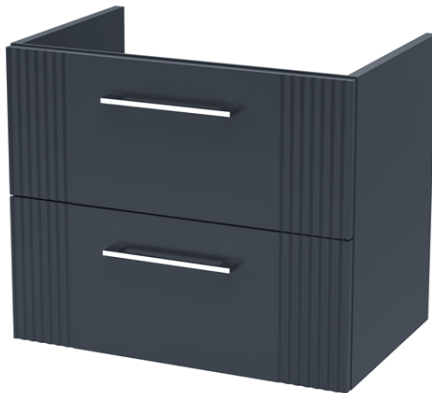

Sales Code: DPF1493LCM

Description: 600 W/H 2-Drawer Vanity & Laminate Top

### Packaging Details

Barcode: 5056678455647

**Sales Code:** LCM600

**Description:** Laminate Worktop 605X390x22mm

**Product Dimensions**

Height (mm):	22
Width (mm):	605
Depth (mm):	390
Nett Weight (kg):	2

**Outer Box Dimensions (If Applicable)**

Height (mm):	
Width (mm):	
Depth (mm):	
Gross Weight (kg):	
Barcode:	5056462624433

**Product Details**

Country of Origin:	United Kingdom
Fitting Instruction:	No
CE & UKCA:	N/A
FSC Certified Materials:	Yes
Colour:	Matt Carrera Marble
Construction Method:	Not Applicable
Construction Type:	Not Applicable
Cabinet Finish:	Not Applicable
Fascia Finish:	MFC Laminated
Cabinet Thickness (mm):	
Fascia Thickness (mm):	22
Drawer Included:	No
Drawer Type:	Not Applicable
No of Shelves:	0
Hinge Type:	Not Applicable
Hinge Included:	No
Adjustable Legs:	No, Not Required
Fixings Included:	No
Handle Style:	Not Applicable
Waste Shroud:	Not Applicable
Handle Included:	No
Handle Type:	Not Applicable

### Product Dimensions

Height (mm):	500
Width (mm):	600
Depth (mm):	383
Nett Weight (kg):	22.5