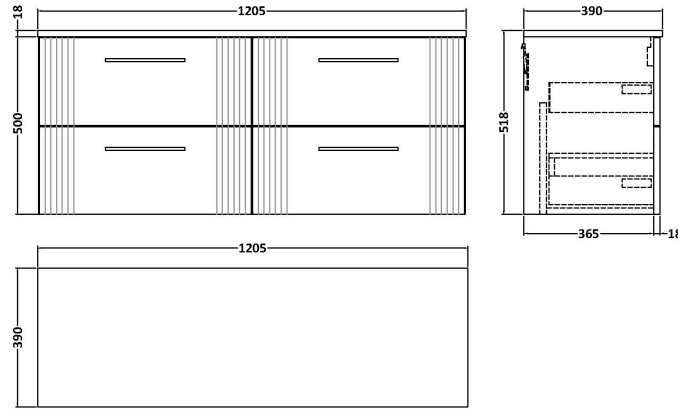

Sales Code: DPF1493W2

Description: 1200 W/H 4-Drawer Vanity & Worktop

Packaging Details

Barcode: 5056462677026