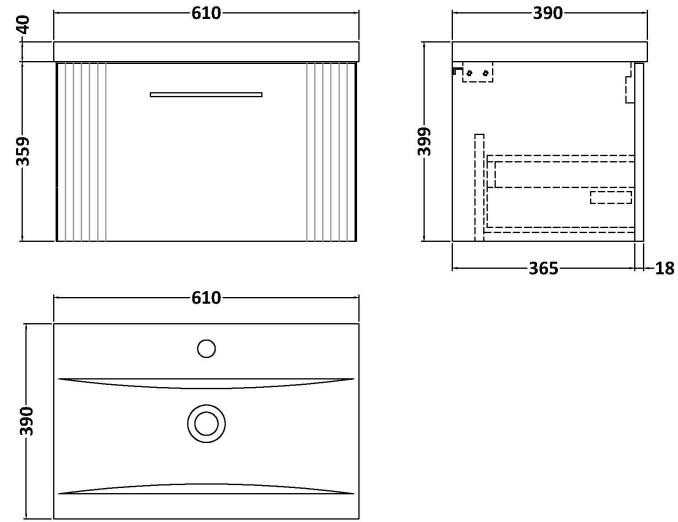

Sales Code: DPF1494A

Description: 600 W/H Single Drawer Vanity & Basin 1

Packaging Details

Barcode: 5056462675572