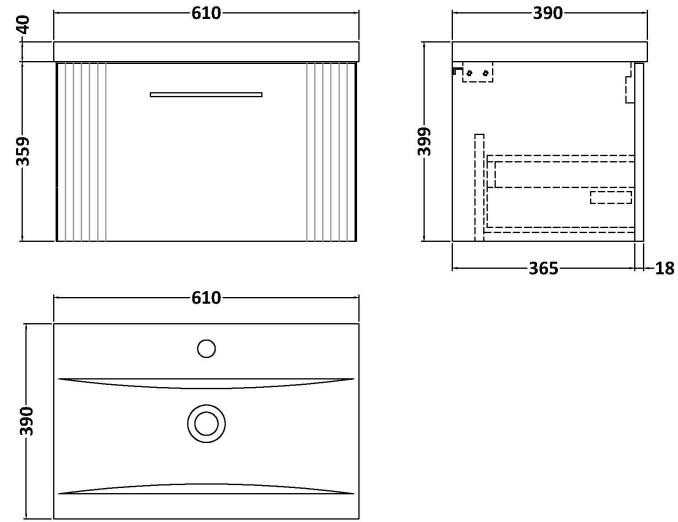

Sales Code: DPF1494A

Description: 600 W/H Single Drawer Vanity & Basin 1

Packaging Details

Barcode: 5056462675572

Sales Code: FLT1494

Description: 600 W/H Single Drawer Unit

Product Dimensions

Height (mm):	359
Width (mm):	600
Depth (mm):	383
Nett Weight (kg):	13

Packaging Dimensions

Height (mm):	380
Width (mm):	620
Depth (mm):	405
Gross Weight (kg):	13.5

Packaging Data

Box Colour:	Brown Cardboard Box - Printed
Box Qty:	0
Label Size:	0 x 0
Label Colour:	Not Applicable
Label Qty:	0

Outer Box Dimensions (If Applicable)

Height (mm):	
Width (mm):	
Depth (mm):	
Gross Weight (kg):	
Barcode:	5056462661148

Product Details

Country of Origin:	China
Fitting Instruction:	No
CE & UKCA:	
FSC Certified Materials:	Yes
Colour:	Satin Soft Black
Construction Method:	Cam & Wood Dowel
Construction Type:	Rigid
Cabinet Finish:	MFC Painted Gloss
Fascia Finish:	Mdf Painted Gloss
Cabinet Thickness (mm):	16
Fascia Thickness (mm):	18
Drawer Included:	Yes
Drawer Type:	80mm High Metal S/C Inc Galler
No of Shelves:	0
Hinge Type:	Not Applicable
Hinge Included:	No
Adjustable Legs:	No, Not Required
Fixings Included:	Yes
Handle Style:	Modern
Waste Shroud:	Yes
Handle Included:	Yes, Supplied
Handle Type:	Bar

Sales Code: NVM013

Description: 600 Mid-Edged Basin 1 Th

Product Dimensions

Height (mm):	180
Width (mm):	610
Depth (mm):	390
Nett Weight (kg):	11

Packaging Dimensions

Height (mm):	200
Width (mm):	410
Depth (mm):	630
Gross Weight (kg):	11