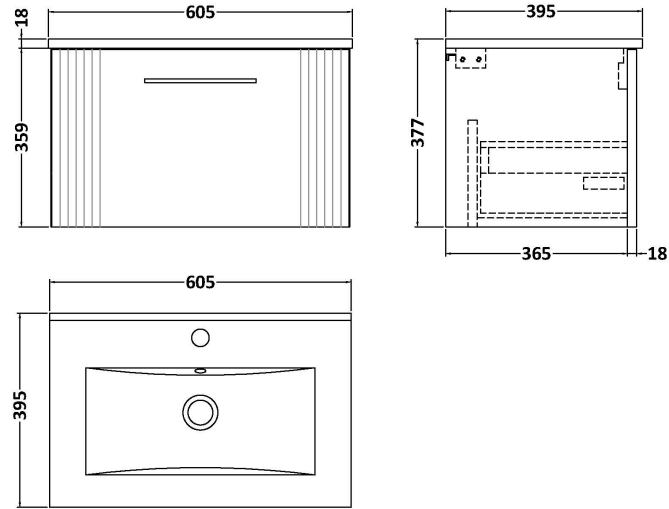

Sales Code: DPF1494B

Description: 600 W/H Single Drawer Vanity & Basin 2

Packaging Details

Barcode: 5056462675589

Sales Code: FLT1494

Description: 600 W/H Single Drawer Unit

Product Dimensions

Height (mm):	359
Width (mm):	600
Depth (mm):	383
Nett Weight (kg):	13

Packaging Dimensions

Height (mm):	380
Width (mm):	620
Depth (mm):	405
Gross Weight (kg):	13.5

Packaging Data

Box Colour:	Brown Cardboard Box - Printed
Box Qty:	0
Label Size:	0 x 0
Label Colour:	Not Applicable
Label Qty:	0

Outer Box Dimensions (If Applicable)

Height (mm):	
Width (mm):	
Depth (mm):	
Gross Weight (kg):	
Barcode:	5056462661148

Product Details

Country of Origin:	China
Fitting Instruction:	No
CE & UKCA:	
FSC Certified Materials:	Yes
Colour:	Satin Soft Black
Construction Method:	Cam & Wood Dowel
Construction Type:	Rigid
Cabinet Finish:	MFC Painted Gloss
Fascia Finish:	Mdf Painted Gloss
Cabinet Thickness (mm):	16
Fascia Thickness (mm):	18
Drawer Included:	Yes
Drawer Type:	80mm High Metal S/C Inc Galler
No of Shelves:	0
Hinge Type:	Not Applicable
Hinge Included:	No
Adjustable Legs:	No, Not Required
Fixings Included:	Yes
Handle Style:	Modern
Waste Shroud:	Yes
Handle Included:	Yes, Supplied
Handle Type:	Bar

Sales Code: NVM003

Description: Minimalist Basin 600mm

Product Dimensions

Height (mm):	170
Width (mm):	600
Depth (mm):	390
Nett Weight (kg):	10.76

Packaging Dimensions

Height (mm):	200
Width (mm):	400
Depth (mm):	620
Gross Weight (kg):	10.76