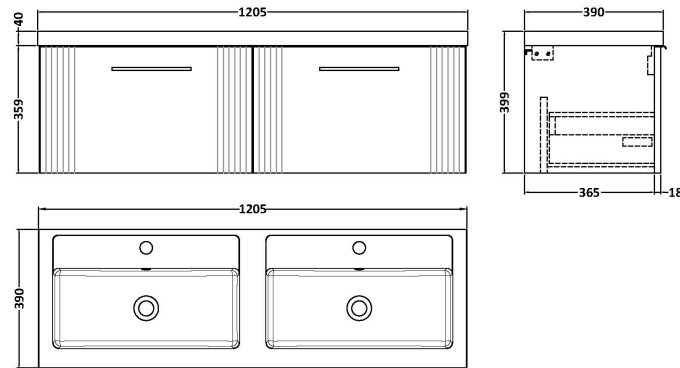

Sales Code: DPF1494C

Description: 1200 W/H 2-Drawer Vanity & Double Basin

Packaging Details

Barcode: 5056462676869

Sales Code: FLT1494

Description: 600 W/H Single Drawer Unit

Product Dimensions

Height (mm):	359
Width (mm):	600
Depth (mm):	383
Nett Weight (kg):	13

Packaging Dimensions

Height (mm):	380
Width (mm):	620
Depth (mm):	405
Gross Weight (kg):	13.5

Packaging Data

Box Colour:	Brown Cardboard Box - Printed
Box Qty:	0
Label Size:	0 x 0
Label Colour:	Not Applicable
Label Qty:	0

Outer Box Dimensions (If Applicable)

Height (mm):	
Width (mm):	
Depth (mm):	
Gross Weight (kg):	
Barcode:	5056462661148

Product Details

Country of Origin:	China
Fitting Instruction:	No
CE & UKCA:	
FSC Certified Materials:	Yes
Colour:	Satin Soft Black
Construction Method:	Cam & Wood Dowel
Construction Type:	Rigid
Cabinet Finish:	MFC Painted Gloss
Fascia Finish:	Mdf Painted Gloss
Cabinet Thickness (mm):	16
Fascia Thickness (mm):	18
Drawer Included:	Yes
Drawer Type:	80mm High Metal S/C Inc Galler
No of Shelves:	0
Hinge Type:	Not Applicable
Hinge Included:	No
Adjustable Legs:	No, Not Required
Fixings Included:	Yes
Handle Style:	Modern
Waste Shroud:	Yes
Handle Included:	Yes, Supplied
Handle Type:	Bar

Sales Code: PMB424

Description: Double Polymarble Basin 1205 X 390

Product Dimensions

Height (mm):	390
Width (mm):	1205
Depth (mm):	157
Nett Weight (kg):	18.12

Packaging Dimensions

Height (mm):	100
Width (mm):	1205
Depth (mm):	400
Gross Weight (kg):	18.12