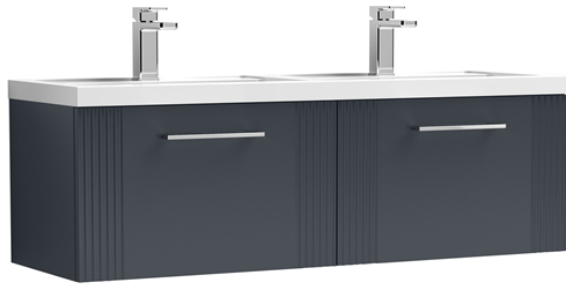

Sales Code: DPF1494C

Description: 1200 W/H 2-Drawer Vanity & Double Basin

Packaging Details

Barcode: 5056462676869

Sales Code: FLT1494

Description: 600 W/H Single Drawer Unit

Product Dimensions

Height (mm):	359
Width (mm):	600
Depth (mm):	383
Nett Weight (kg):	13

Outer Box Dimensions (If Applicable)

Height (mm):	
Width (mm):	
Depth (mm):	
Gross Weight (kg):	
Barcode:	5056462661148

Product Details

Country of Origin:	China
Fitting Instruction:	No
CE & UKCA:	
FSC Certified Materials:	Yes
Colour:	Satin Soft Black
Construction Method:	Cam & Wood Dowel
Construction Type:	Rigid
Cabinet Finish:	MFC Painted Gloss
Fascia Finish:	Mdf Painted Gloss
Cabinet Thickness (mm):	16
Fascia Thickness (mm):	18
Drawer Included:	Yes
Drawer Type:	80mm High Metal S/C Inc Galler
No of Shelves:	0
Hinge Type:	Not Applicable
Hinge Included:	No
Adjustable Legs:	No, Not Required
Fixings Included:	Yes
Handle Style:	Modern
Waste Shroud:	Yes
Handle Included:	Yes, Supplied
Handle Type:	Bar

Sales Code: PMB424

Description: Double Polymarble Basin 1205 X 390

Product Dimensions

Height (mm):	390
Width (mm):	1205
Depth (mm):	157
Nett Weight (kg):	18.12

Packaging Dimensions

Height (mm):	100
Width (mm):	1205
Depth (mm):	400
Gross Weight (kg):	18.12