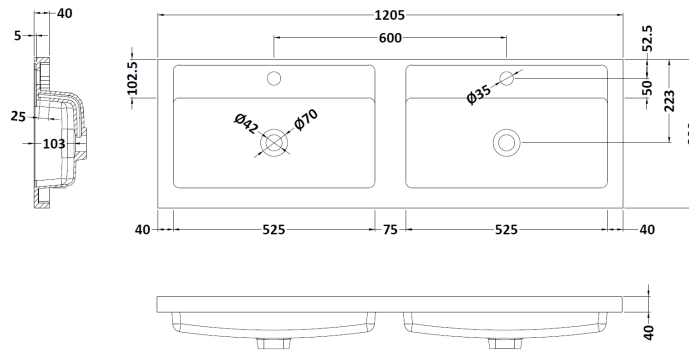

Packaging Dimensions

Height (mm):	380
Width (mm):	620
Depth (mm):	405
Gross Weight (kg):	13.5

Packaging Data

Box Colour:	Brown Cardboard Box - Printed
Box Qty:	0
Label Size:	0 x 0
Label Colour:	Not Applicable
Label Qty:	0

Outer Box Dimensions (If Applicable)

Height (mm):	
Width (mm):	
Depth (mm):	
Gross Weight (kg):	
Barcode:	5056462661148

Product Details

Country of Origin:	China
Fitting Instruction:	No
CE & UKCA:	
FSC Certified Materials:	Yes
Colour:	Satin Soft Black
Construction Method:	Cam & Wood Dowel
Construction Type:	Rigid
Cabinet Finish:	MFC Painted Gloss
Fascia Finish:	Mdf Painted Gloss
Cabinet Thickness (mm):	16
Fascia Thickness (mm):	18
Drawer Included:	Yes
Drawer Type:	80mm High Metal S/C Inc Galler
No of Shelves:	0
Hinge Type:	Not Applicable
Hinge Included:	No
Adjustable Legs:	No, Not Required
Fixings Included:	Yes
Handle Style:	Modern
Waste Shroud:	Yes
Handle Included:	Yes, Supplied
Handle Type:	Bar

Sales Code: PMB424

Description: Double Polymarble Basin 1205 X 390

Product Dimensions

Height (mm):	390
Width (mm):	1205
Depth (mm):	157
Nett Weight (kg):	18.12

Packaging Dimensions

Height (mm):	100
Width (mm):	1205
Depth (mm):	400
Gross Weight (kg):	18.12

Packaging Data

Box Colour:	Brown Cardboard Box - Printed
Box Qty:	1
Label Size:	100 x 50
Label Colour:	White Label
Label Qty:	2

Outer Box Dimensions (If Applicable)

Height (mm):	
Width (mm):	
Depth (mm):	
Gross Weight (kg):	
Barcode:	5056211815136