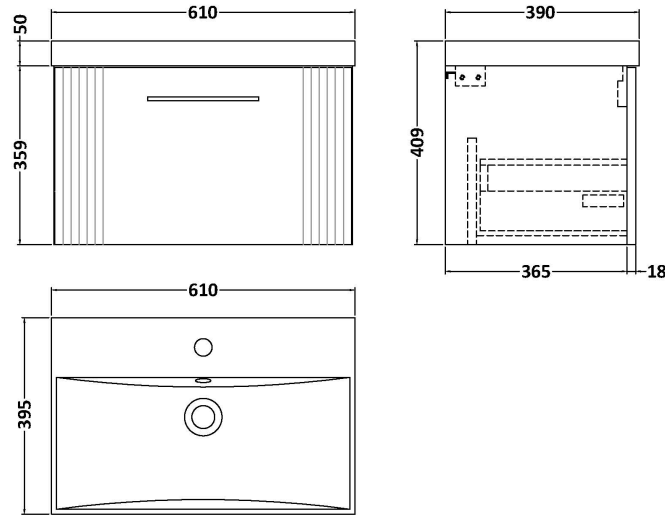

Sales Code: DPF1494D

Description: 600 W/H Single Drawer Vanity & Basin 3

Packaging Details

Barcode: 5056462675596