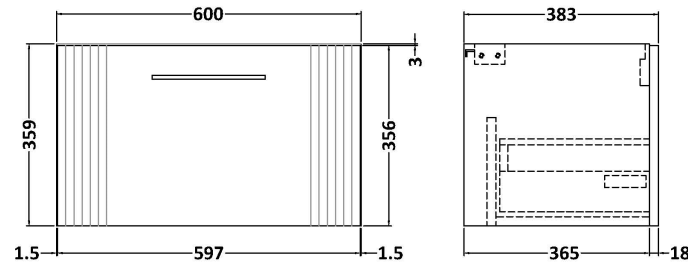

Packaging Dimensions

Height (mm):	25
Width (mm):	610
Depth (mm):	455
Gross Weight (kg):	2

Packaging Data

Box Colour:	Brown Cardboard Box
Box Qty:	1
Label Size:	100 x 50
Label Colour:	White Label
Label Qty:	1

Outer Box Dimensions (If Applicable)

Height (mm):	
Width (mm):	
Depth (mm):	
Gross Weight (kg):	
Barcode:	5056462624433

Product Details

Country of Origin:	United Kingdom
Fitting Instruction:	No
CE & UKCA:	N/A
FSC Certified Materials:	Yes
Colour:	Matt Carrera Marble
Construction Method:	Not Applicable
Construction Type:	Not Applicable
Cabinet Finish:	Not Applicable
Fascia Finish:	MFC Laminated
Cabinet Thickness (mm):	
Fascia Thickness (mm):	22
Drawer Included:	No
Drawer Type:	Not Applicable
No of Shelves:	0
Hinge Type:	Not Applicable
Hinge Included:	No
Adjustable Legs:	No, Not Required
Fixings Included:	No
Handle Style:	Not Applicable
Waste Shroud:	Not Applicable
Handle Included:	No
Handle Type:	Not Applicable

Sales Code: FLT1494

Description: 600 W/H Single Drawer Unit

Product Dimensions

Height (mm):	359
Width (mm):	600
Depth (mm):	383
Nett Weight (kg):	13

Packaging Dimensions

Height (mm):	380
Width (mm):	620
Depth (mm):	405
Gross Weight (kg):	13.5

Packaging Data

Box Colour:	Brown Cardboard Box - Printed
Box Qty:	0
Label Size:	0 x 0
Label Colour:	Not Applicable
Label Qty:	0

Outer Box Dimensions (If Applicable)

Height (mm):	
Width (mm):	
Depth (mm):	
Gross Weight (kg):	
Barcode:	5056462661148