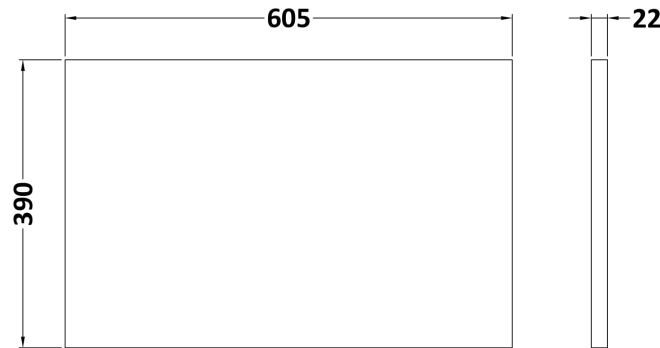

Sales Code: DPF1494LCM

Description: 600 W/H Single Drawer Vanity & Laminate

Packaging Details

Barcode: 5056678455654

Sales Code: LCM600

Description: Laminate Worktop 605X390x22mm

Product Dimensions

Height (mm):	22
Width (mm):	605
Depth (mm):	390
Nett Weight (kg):	2

Packaging Dimensions

Height (mm):	25
Width (mm):	610
Depth (mm):	455
Gross Weight (kg):	2

Packaging Data

Box Colour:	Brown Cardboard Box
Box Qty:	1
Label Size:	100 x 50
Label Colour:	White Label
Label Qty:	1

Sales Code: FLT1494

Description: 600 W/H Single Drawer Unit

Product Dimensions

Height (mm):	359
Width (mm):	600
Depth (mm):	383
Nett Weight (kg):	13

Packaging Dimensions

Height (mm):	380
Width (mm):	620
Depth (mm):	405
Gross Weight (kg):	13.5

Packaging Data

Box Colour:	Brown Cardboard Box - Printed
Box Qty:	0
Label Size:	0 x 0
Label Colour:	Not Applicable
Label Qty:	0

Outer Box Dimensions (If Applicable)

Height (mm):	
Width (mm):	
Depth (mm):	
Gross Weight (kg):	
Barcode:	5056462661148