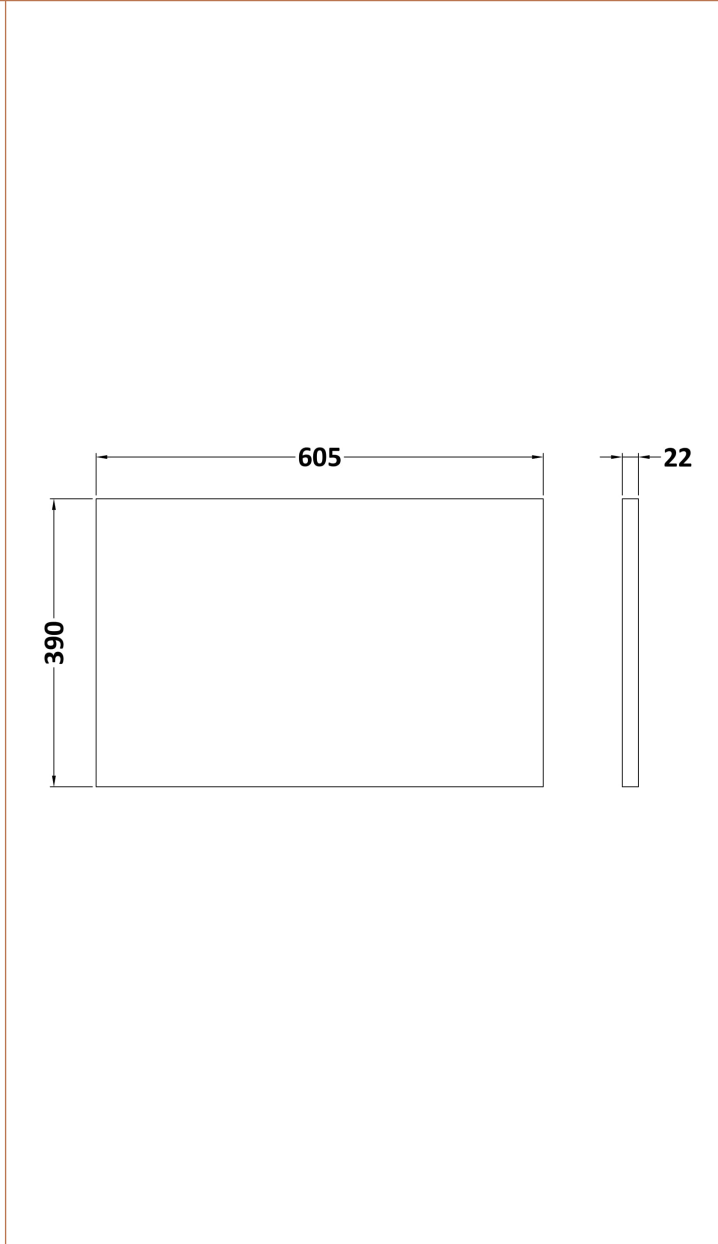

Packaging Dimensions

Height (mm):	380
Width (mm):	620
Depth (mm):	405
Gross Weight (kg):	13.5

Packaging Data

Box Colour:	Brown Cardboard Box - Printed
Box Qty:	0
Label Size:	0 x 0
Label Colour:	Not Applicable
Label Qty:	0

Outer Box Dimensions (If Applicable)

Height (mm):	
Width (mm):	
Depth (mm):	
Gross Weight (kg):	
Barcode:	5056462661148

Product Details

Country of Origin:	China
Fitting Instruction:	No
CE & UKCA:	
FSC Certified Materials:	Yes
Colour:	Satin Soft Black
Construction Method:	Cam & Wood Dowel
Construction Type:	Rigid
Cabinet Finish:	MFC Painted Gloss
Fascia Finish:	Mdf Painted Gloss
Cabinet Thickness (mm):	16
Fascia Thickness (mm):	18
Drawer Included:	Yes
Drawer Type:	80mm High Metal S/C Inc Galler
No of Shelves:	0
Hinge Type:	Not Applicable
Hinge Included:	No
Adjustable Legs:	No, Not Required
Fixings Included:	Yes
Handle Style:	Modern
Waste Shroud:	Yes
Handle Included:	Yes, Supplied
Handle Type:	Bar

Sales Code: LSB600

Description: Laminate Worktop 605X390x22mm

Product Dimensions

Height (mm):	22
Width (mm):	605
Depth (mm):	390
Nett Weight (kg):	2

Packaging Dimensions

Height (mm):	25
Width (mm):	610
Depth (mm):	455
Gross Weight (kg):	2

Packaging Data

Box Colour:	Brown Cardboard Box
Box Qty:	1
Label Size:	100 x 50
Label Colour:	White Label
Label Qty:	1

Outer Box Dimensions (If Applicable)

Height (mm):	
Width (mm):	
Depth (mm):	
Gross Weight (kg):	
Barcode:	5056211874171