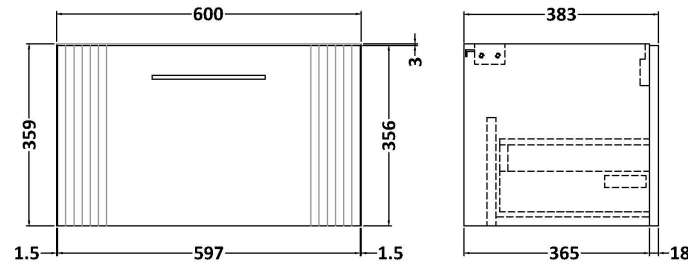

Sales Code: DPF1494LSB

Description: 600 W/H Single Drawer Vanity & Laminate

Packaging Details

Barcode: 5056462675626

Sales Code: FLT1494

Description: 600 W/H Single Drawer Unit

Product Dimensions

Height (mm):	359
Width (mm):	600
Depth (mm):	383
Nett Weight (kg):	13

Packaging Dimensions

Height (mm):	380
Width (mm):	620
Depth (mm):	405
Gross Weight (kg):	13.5

Packaging Data

Box Colour:	Brown Cardboard Box - Printed
Box Qty:	0
Label Size:	0 x 0
Label Colour:	Not Applicable
Label Qty:	0

Sales Code: LSB600

Description: Laminate Worktop 605X390x22mm

Product Dimensions

Height (mm):	22
Width (mm):	605
Depth (mm):	390
Nett Weight (kg):	2

Packaging Dimensions

Height (mm):	25
Width (mm):	610
Depth (mm):	455
Gross Weight (kg):	2

Packaging Data

Box Colour:	Brown Cardboard Box
Box Qty:	1
Label Size:	100 x 50
Label Colour:	White Label
Label Qty:	1

Outer Box Dimensions (If Applicable)

Height (mm):	
Width (mm):	
Depth (mm):	
Gross Weight (kg):	
Barcode:	5056211874171