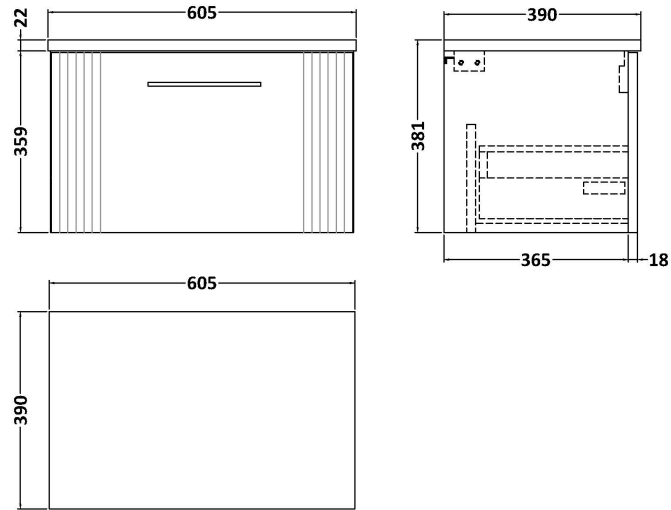

Sales Code: DPF1494LSB

Description: 600 W/H Single Drawer Vanity & Laminate

Packaging Details

Barcode: 5056462675626

Sales Code: FLT1494

Description: 600 W/H Single Drawer Unit

Product Dimensions

Height (mm):	359
Width (mm):	600
Depth (mm):	383
Nett Weight (kg):	13

Packaging Dimensions

Height (mm):	380
Width (mm):	620
Depth (mm):	405
Gross Weight (kg):	13.5

Packaging Data

Box Colour:	Brown Cardboard Box - Printed
Box Qty:	0
Label Size:	0 x 0
Label Colour:	Not Applicable
Label Qty:	0

Sales Code: LSB600

Description: Laminate Worktop 605X390x22mm

Product Dimensions

Height (mm):	22
Width (mm):	605
Depth (mm):	390
Nett Weight (kg):	2

Packaging Dimensions

Height (mm):	25
Width (mm):	610
Depth (mm):	455
Gross Weight (kg):	2

Packaging Data

Box Colour:	Brown Cardboard Box
Box Qty:	1
Label Size:	100 x 50
Label Colour:	White Label
Label Qty:	1

Outer Box Dimensions (If Applicable)

Height (mm):	
Width (mm):	
Depth (mm):	
Gross Weight (kg):	
Barcode:	5056211874171