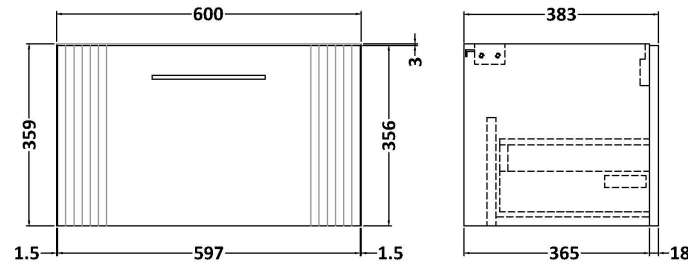

Sales Code: DPF1494LSW

Description: 600 W/H Single Drawer Vanity & Laminate

Packaging Details

Barcode: 5056462675619

Sales Code: FLT1494

Description: 600 W/H Single Drawer Unit

Product Dimensions

Height (mm):	359
Width (mm):	600
Depth (mm):	383
Nett Weight (kg):	13

Packaging Dimensions

Height (mm):	380
Width (mm):	620
Depth (mm):	405
Gross Weight (kg):	13.5

Packaging Data

Box Colour:	Brown Cardboard Box - Printed
Box Qty:	0
Label Size:	0 x 0
Label Colour:	Not Applicable
Label Qty:	0

Sales Code: LSW600

Description: Laminate Worktop 605X390x22mm

Product Dimensions

Height (mm):	22
Width (mm):	605
Depth (mm):	390
Nett Weight (kg):	2

Packaging Dimensions

Height (mm):	25
Width (mm):	610
Depth (mm):	455
Gross Weight (kg):	2

Packaging Data

Box Colour:	Brown Cardboard Box
Box Qty:	1
Label Size:	100 x 50
Label Colour:	White Label
Label Qty:	1

Outer Box Dimensions (If Applicable)

Height (mm):	
Width (mm):	
Depth (mm):	
Gross Weight (kg):	
Barcode:	5056211874188