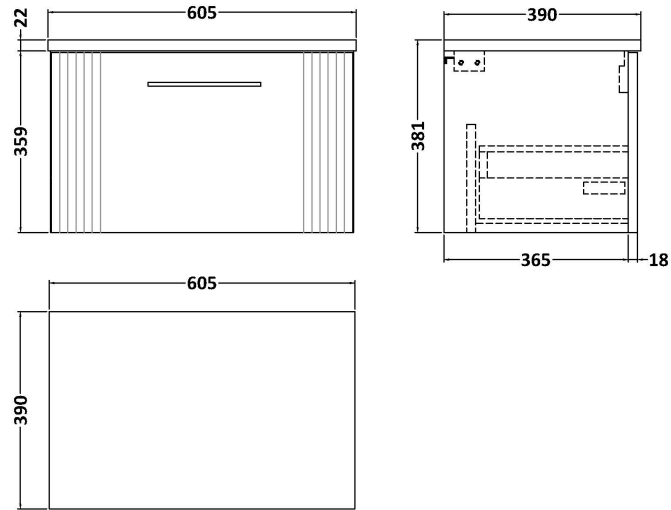

Sales Code: DPF1494LSW

Description: 600 W/H Single Drawer Vanity & Laminate

Packaging Details

Barcode: 5056462675619

Sales Code: FLT1494

Description: 600 W/H Single Drawer Unit

Product Dimensions

Height (mm):	359
Width (mm):	600
Depth (mm):	383
Nett Weight (kg):	13

Packaging Dimensions

Height (mm):	380
Width (mm):	620
Depth (mm):	405
Gross Weight (kg):	13.5

Packaging Data

Box Colour:	Brown Cardboard Box - Printed
Box Qty:	0
Label Size:	0 x 0
Label Colour:	Not Applicable
Label Qty:	0

Sales Code: LSW600

Description: Laminate Worktop 605X390x22mm

Product Dimensions

Height (mm):	22
Width (mm):	605
Depth (mm):	390
Nett Weight (kg):	2

Packaging Dimensions

Height (mm):	25
Width (mm):	610
Depth (mm):	455
Gross Weight (kg):	2

Packaging Data

Box Colour:	Brown Cardboard Box
Box Qty:	1
Label Size:	100 x 50
Label Colour:	White Label
Label Qty:	1

Outer Box Dimensions (If Applicable)

Height (mm):	
Width (mm):	
Depth (mm):	
Gross Weight (kg):	
Barcode:	5056211874188