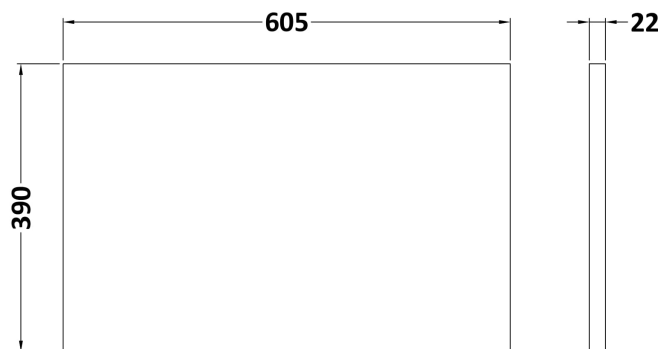

Packaging Dimensions

Height (mm):	380
Width (mm):	620
Depth (mm):	405
Gross Weight (kg):	13.5

Packaging Data

Box Colour:	Brown Cardboard Box - Printed
Box Qty:	0
Label Size:	0 x 0
Label Colour:	Not Applicable
Label Qty:	0

Outer Box Dimensions (If Applicable)

Height (mm):	
Width (mm):	
Depth (mm):	
Gross Weight (kg):	
Barcode:	5056462661148

Product Details

Country of Origin:	China
Fitting Instruction:	No
CE & UKCA:	
FSC Certified Materials:	Yes
Colour:	Satin Soft Black
Construction Method:	Cam & Wood Dowel
Construction Type:	Rigid
Cabinet Finish:	MFC Painted Gloss
Fascia Finish:	Mdf Painted Gloss
Cabinet Thickness (mm):	16
Fascia Thickness (mm):	18
Drawer Included:	Yes
Drawer Type:	80mm High Metal S/C Inc Galler
No of Shelves:	0
Hinge Type:	Not Applicable
Hinge Included:	No
Adjustable Legs:	No, Not Required
Fixings Included:	Yes
Handle Style:	Modern
Waste Shroud:	Yes
Handle Included:	Yes, Supplied
Handle Type:	Bar

Sales Code: LSW600

Description: Laminate Worktop 605X390x22mm

Product Dimensions

Height (mm):	22
Width (mm):	605
Depth (mm):	390
Nett Weight (kg):	2

Packaging Dimensions

Height (mm):	25
Width (mm):	610
Depth (mm):	455
Gross Weight (kg):	2

Packaging Data

Box Colour:	Brown Cardboard Box
Box Qty:	1
Label Size:	100 x 50
Label Colour:	White Label
Label Qty:	1

Outer Box Dimensions (If Applicable)

Height (mm):	
Width (mm):	
Depth (mm):	
Gross Weight (kg):	
Barcode:	5056211874188