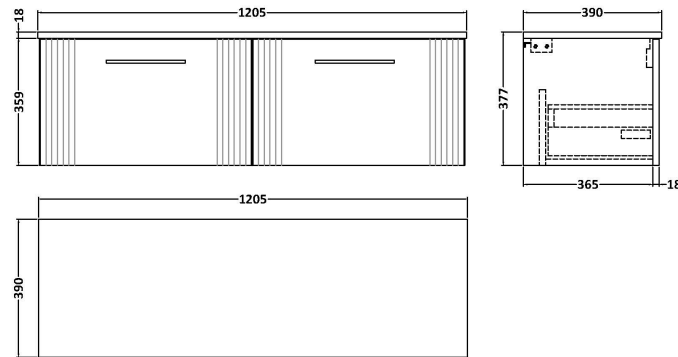

Sales Code: DPF1494W2

Description: 1200 W/H 2-Drawer Vanity & Worktop

Packaging Details

Barcode: 5056462676876

Sales Code: FLT1494

Description: 600 W/H Single Drawer Unit

Product Dimensions

Height (mm):	359
Width (mm):	600
Depth (mm):	383
Nett Weight (kg):	13

Packaging Dimensions

Height (mm):	380
Width (mm):	620
Depth (mm):	405
Gross Weight (kg):	13.5

Packaging Data

Box Colour:	Brown Cardboard Box - Printed
Box Qty:	0
Label Size:	0 x 0
Label Colour:	Not Applicable
Label Qty:	0

Outer Box Dimensions (If Applicable)

Height (mm):	
Width (mm):	
Depth (mm):	
Gross Weight (kg):	
Barcode:	5056462661148

Product Details

Country of Origin:	China
Fitting Instruction:	No
CE & UKCA:	
FSC Certified Materials:	Yes
Colour:	Satin Soft Black
Construction Method:	Cam & Wood Dowel
Construction Type:	Rigid
Cabinet Finish:	MFC Painted Gloss
Fascia Finish:	Mdf Painted Gloss
Cabinet Thickness (mm):	16
Fascia Thickness (mm):	18
Drawer Included:	Yes
Drawer Type:	80mm High Metal S/C Inc Galler
No of Shelves:	0
Hinge Type:	Not Applicable
Hinge Included:	No
Adjustable Legs:	No, Not Required
Fixings Included:	Yes
Handle Style:	Modern
Waste Shroud:	Yes
Handle Included:	Yes, Supplied
Handle Type:	Bar

Sales Code: MWT1420

Description: 1200 Worktop (1205X390x18mm)

Product Dimensions

Height (mm):	18
Width (mm):	1205
Depth (mm):	390
Nett Weight (kg):	5

Packaging Dimensions

Height (mm):	25
Width (mm):	1225
Depth (mm):	410
Gross Weight (kg):	5