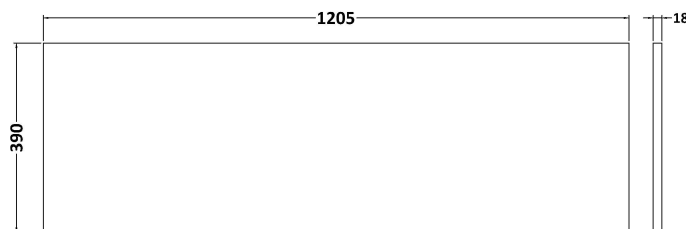

Packaging Dimensions

Height (mm):	380
Width (mm):	620
Depth (mm):	405
Gross Weight (kg):	13.5

Packaging Data

Box Colour:	Brown Cardboard Box - Printed
Box Qty:	0
Label Size:	0 x 0
Label Colour:	Not Applicable
Label Qty:	0

Outer Box Dimensions (If Applicable)

Height (mm):	
Width (mm):	
Depth (mm):	
Gross Weight (kg):	
Barcode:	5056462661148

Product Details

Country of Origin:	China
Fitting Instruction:	No
CE & UKCA:	
FSC Certified Materials:	Yes
Colour:	Satin Soft Black
Construction Method:	Cam & Wood Dowel
Construction Type:	Rigid
Cabinet Finish:	MFC Painted Gloss
Fascia Finish:	Mdf Painted Gloss
Cabinet Thickness (mm):	16
Fascia Thickness (mm):	18
Drawer Included:	Yes
Drawer Type:	80mm High Metal S/C Inc Galler
No of Shelves:	0
Hinge Type:	Not Applicable
Hinge Included:	No
Adjustable Legs:	No, Not Required
Fixings Included:	Yes
Handle Style:	Modern
Waste Shroud:	Yes
Handle Included:	Yes, Supplied
Handle Type:	Bar

Sales Code: MWT1420

Description: 1200 Worktop (1205X390x18mm)

Product Dimensions

Height (mm):	18
Width (mm):	1205
Depth (mm):	390
Nett Weight (kg):	5

Packaging Dimensions

Height (mm):	25
Width (mm):	1225
Depth (mm):	410
Gross Weight (kg):	5

Packaging Data

Box Colour:	Brown Cardboard Box - Printed
Box Qty:	1
Label Size:	100 x 50
Label Colour:	Not Applicable
Label Qty:	0

Outer Box Dimensions (If Applicable)

Height (mm):	
Width (mm):	
Depth (mm):	
Gross Weight (kg):	
Barcode:	5056462661308