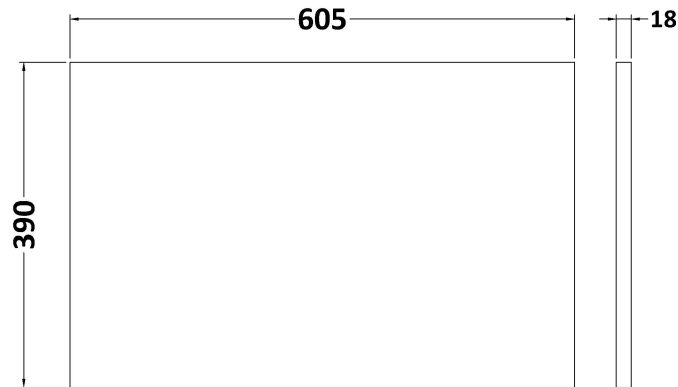

Packaging Dimensions

Height (mm):	380
Width (mm):	620
Depth (mm):	405
Gross Weight (kg):	13.5

Packaging Data

Box Colour:	Brown Cardboard Box - Printed
Box Qty:	0
Label Size:	0 x 0
Label Colour:	Not Applicable
Label Qty:	0

Outer Box Dimensions (If Applicable)

Height (mm):	
Width (mm):	
Depth (mm):	
Gross Weight (kg):	
Barcode:	5056462661148

Product Details

Country of Origin:	China
Fitting Instruction:	No
CE & UKCA:	
FSC Certified Materials:	Yes
Colour:	Satin Soft Black
Construction Method:	Cam & Wood Dowel
Construction Type:	Rigid
Cabinet Finish:	MFC Painted Gloss
Fascia Finish:	Mdf Painted Gloss
Cabinet Thickness (mm):	16
Fascia Thickness (mm):	18
Drawer Included:	Yes
Drawer Type:	80mm High Metal S/C Inc Galler
No of Shelves:	0
Hinge Type:	Not Applicable
Hinge Included:	No
Adjustable Legs:	No, Not Required
Fixings Included:	Yes
Handle Style:	Modern
Waste Shroud:	Yes
Handle Included:	Yes, Supplied
Handle Type:	Bar

Sales Code: MWT1460

Description: 600 Worktop (605X390x18mm)

Product Dimensions

Height (mm):	18
Width (mm):	605
Depth (mm):	390
Nett Weight (kg):	2.5

Packaging Dimensions

Height (mm):	25
Width (mm):	625
Depth (mm):	410
Gross Weight (kg):	2.5

Packaging Data

Box Colour:	Brown Cardboard Box - Printed
Box Qty:	1
Label Size:	100 x 50
Label Colour:	Not Applicable
Label Qty:	0

Outer Box Dimensions (If Applicable)

Height (mm):	
Width (mm):	
Depth (mm):	
Gross Weight (kg):	
Barcode:	5056462661285