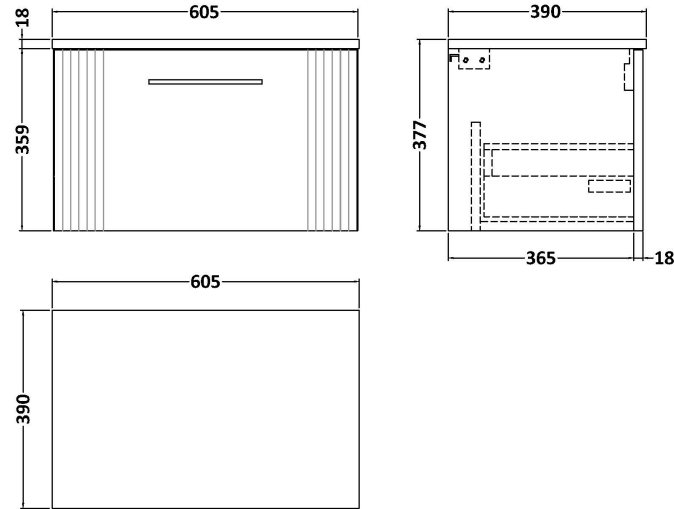

Sales Code: DPF1494W

Description: 600 W/H Single Drawer Vanity & Worktop

Packaging Details

Barcode: 5056462675602

Sales Code: FLT1494

Description: 600 W/H Single Drawer Unit

Product Dimensions

Height (mm):	359
Width (mm):	600
Depth (mm):	383
Nett Weight (kg):	13

Packaging Dimensions

Height (mm):	380
Width (mm):	620
Depth (mm):	405
Gross Weight (kg):	13.5

Packaging Data

Box Colour:	Brown Cardboard Box - Printed
Box Qty:	0
Label Size:	0 x 0
Label Colour:	Not Applicable
Label Qty:	0

Outer Box Dimensions (If Applicable)

Height (mm):	
Width (mm):	
Depth (mm):	
Gross Weight (kg):	
Barcode:	5056462661148

Product Details

Country of Origin:	China
Fitting Instruction:	No
CE & UKCA:	
FSC Certified Materials:	Yes
Colour:	Satin Soft Black
Construction Method:	Cam & Wood Dowel
Construction Type:	Rigid
Cabinet Finish:	MFC Painted Gloss
Fascia Finish:	Mdf Painted Gloss
Cabinet Thickness (mm):	16
Fascia Thickness (mm):	18
Drawer Included:	Yes
Drawer Type:	80mm High Metal S/C Inc Galler
No of Shelves:	0
Hinge Type:	Not Applicable
Hinge Included:	No
Adjustable Legs:	No, Not Required
Fixings Included:	Yes
Handle Style:	Modern
Waste Shroud:	Yes
Handle Included:	Yes, Supplied
Handle Type:	Bar

Sales Code: MWT1460

Description: 600 Worktop (605X390x18mm)

Product Dimensions

Height (mm):	18
Width (mm):	605
Depth (mm):	390
Nett Weight (kg):	2.5

Packaging Dimensions

Height (mm):	25
Width (mm):	625
Depth (mm):	410
Gross Weight (kg):	2.5