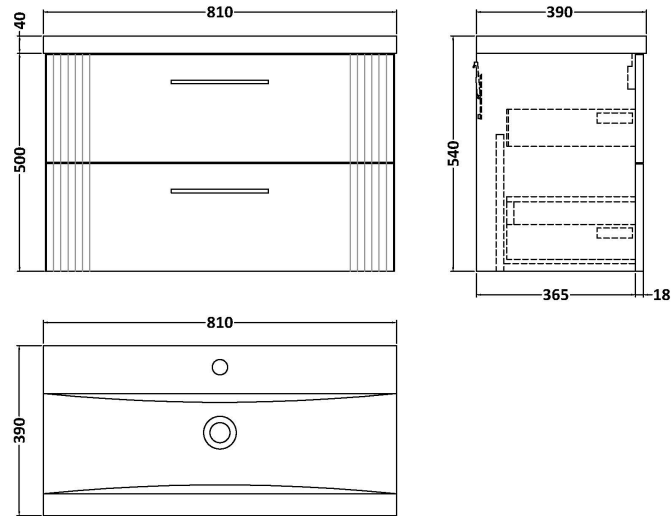

Sales Code: DPF1495A

Description: 800 W/H 2-Drawer Vanity & Basin 1

Packaging Details

Barcode: 5056462676623

Sales Code: FLT1495

Description: 800 W/H 2-Drawer Unit

Product Dimensions

Height (mm):	500
Width (mm):	800
Depth (mm):	383
Nett Weight (kg):	24.5

Packaging Dimensions

Height (mm):	520
Width (mm):	820
Depth (mm):	405
Gross Weight (kg):	25

Packaging Data

Box Colour:	Brown Cardboard Box - Printed
Box Qty:	0
Label Size:	0 x 0
Label Colour:	Not Applicable
Label Qty:	0

Outer Box Dimensions (If Applicable)

Height (mm):	
Width (mm):	
Depth (mm):	
Gross Weight (kg):	
Barcode:	5056462661179

Product Details

Country of Origin:	China
Fitting Instruction:	No
CE & UKCA:	
FSC Certified Materials:	Yes
Colour:	Satin Soft Black
Construction Method:	Cam & Wood Dowel
Construction Type:	Rigid
Cabinet Finish:	MFC Painted Gloss
Fascia Finish:	Mdf Painted Gloss
Cabinet Thickness (mm):	16
Fascia Thickness (mm):	18
Drawer Included:	Yes
Drawer Type:	80mm High Metal Softclose
No of Shelves:	0
Hinge Type:	Not Applicable
Hinge Included:	No
Adjustable Legs:	No, Not Required
Fixings Included:	Yes
Handle Style:	Modern
Waste Shroud:	Yes
Handle Included:	Yes, Supplied
Handle Type:	Bar

Sales Code: NVM015

Description: 800 Mid Edged Basin 1 Th

Product Dimensions

Height (mm):	180
Width (mm):	810
Depth (mm):	390
Nett Weight (kg):	15

Packaging Dimensions

Height (mm):	210
Width (mm):	410
Depth (mm):	830
Gross Weight (kg):	15