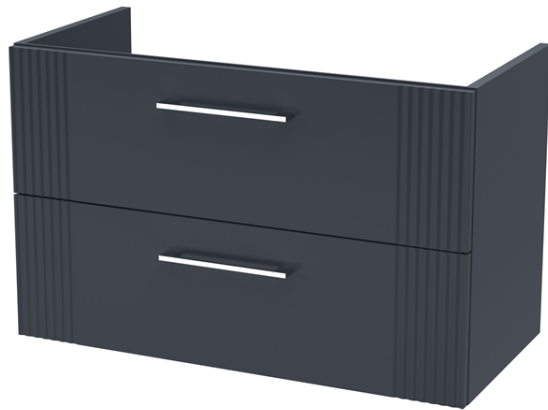

Sales Code: DPF1495A

Description: 800 W/H 2-Drawer Vanity & Basin 1

Packaging Details

Barcode: 5056462676623

Sales Code: FLT1495

Description: 800 W/H 2-Drawer Unit

Product Dimensions

Height (mm):	500
Width (mm):	800
Depth (mm):	383
Nett Weight (kg):	24.5

Packaging Dimensions

Height (mm):	520
Width (mm):	820
Depth (mm):	405
Gross Weight (kg):	25

Packaging Data

Box Colour:	Brown Cardboard Box - Printed
Box Qty:	0
Label Size:	0 x 0
Label Colour:	Not Applicable
Label Qty:	0

Outer Box Dimensions (If Applicable)

Height (mm):	
Width (mm):	
Depth (mm):	
Gross Weight (kg):	
Barcode:	5056462661179

Product Details

Country of Origin:	China
Fitting Instruction:	No
CE & UKCA:	
FSC Certified Materials:	Yes
Colour:	Satin Soft Black
Construction Method:	Cam & Wood Dowel
Construction Type:	Rigid
Cabinet Finish:	MFC Painted Gloss
Fascia Finish:	Mdf Painted Gloss
Cabinet Thickness (mm):	16
Fascia Thickness (mm):	18
Drawer Included:	Yes
Drawer Type:	80mm High Metal Softclose
No of Shelves:	0
Hinge Type:	Not Applicable
Hinge Included:	No
Adjustable Legs:	No, Not Required
Fixings Included:	Yes
Handle Style:	Modern
Waste Shroud:	Yes
Handle Included:	Yes, Supplied
Handle Type:	Bar

Sales Code: NVM015

Description: 800 Mid Edged Basin 1 Th

Product Dimensions

Height (mm):	180
Width (mm):	810
Depth (mm):	390
Nett Weight (kg):	15

Packaging Dimensions

Height (mm):	210
Width (mm):	410
Depth (mm):	830
Gross Weight (kg):	15