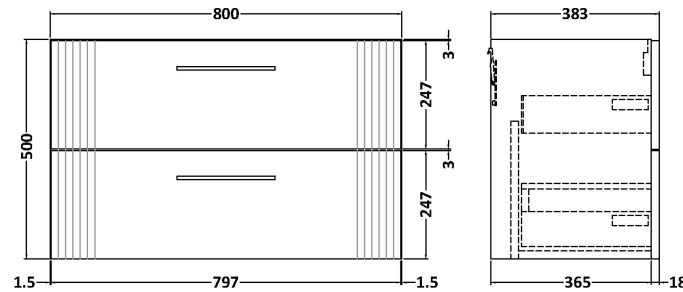

Sales Code: DPF1495A

Description: 800 W/H 2-Drawer Vanity & Basin 1

Packaging Details

Barcode: 5056462676623

Sales Code: FLT1495

Description: 800 W/H 2-Drawer Unit

Product Dimensions

Height (mm):	500
Width (mm):	800
Depth (mm):	383
Nett Weight (kg):	24.5

Packaging Dimensions

Height (mm):	520
Width (mm):	820
Depth (mm):	405
Gross Weight (kg):	25

Packaging Data

Box Colour:	Brown Cardboard Box - Printed
Box Qty:	0
Label Size:	0 x 0
Label Colour:	Not Applicable
Label Qty:	0

Sales Code: NVM015

Description: 800 Mid Edged Basin 1 Th

Product Dimensions

Height (mm):	180
Width (mm):	810
Depth (mm):	390
Nett Weight (kg):	15

Packaging Dimensions

Height (mm):	210
Width (mm):	410
Depth (mm):	830
Gross Weight (kg):	15

Packaging Data

Box Colour:	Brown Cardboard Box
Box Qty:	1
Label Size:	100 x 50
Label Colour:	White Label
Label Qty:	2

Outer Box Dimensions (If Applicable)

Height (mm):	
Width (mm):	
Depth (mm):	
Gross Weight (kg):	
Barcode:	5055369043422