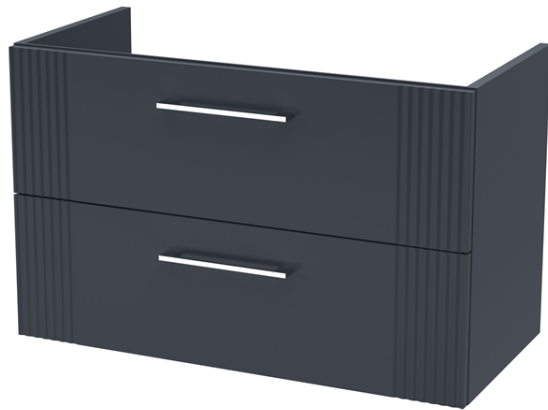

Sales Code: DPF1495B

Description: 800 W/H 2-Drawer Vanity & Basin 2

### Packaging Details

Barcode: 5056462676630

Sales Code: FLT1495

Description: 800 W/H 2-Drawer Unit

### Product Dimensions

Height (mm):	500
Width (mm):	800
Depth (mm):	383
Nett Weight (kg):	24.5

### Packaging Dimensions

Height (mm):	520
Width (mm):	820
Depth (mm):	405
Gross Weight (kg):	25