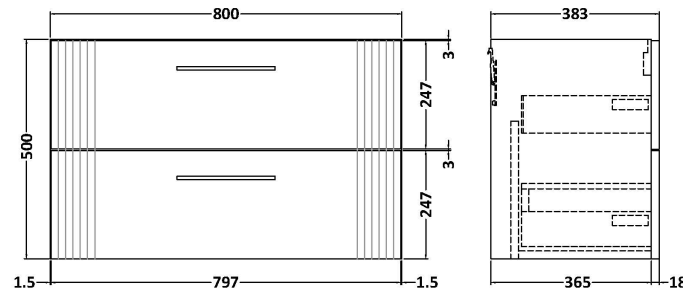

### Product Dimensions

Height (mm):	500
Width (mm):	800
Depth (mm):	383
Nett Weight (kg):	24.5

### Packaging Dimensions

Height (mm):	520
Width (mm):	820
Depth (mm):	405
Gross Weight (kg):	25

### Outer Box Dimensions (If Applicable)

Height (mm):	
Width (mm):	
Depth (mm):	
Gross Weight (kg):	
Barcode:	5056462661179

**Sales Code:** NVM005

**Description:** Minimalist Basin 800mm

**Product Dimensions**

Height (mm):	170
Width (mm):	800
Depth (mm):	390
Nett Weight (kg):	16.9

**Packaging Dimensions**

Height (mm):	400
Width (mm):	820
Depth (mm):	200
Gross Weight (kg):	16.9