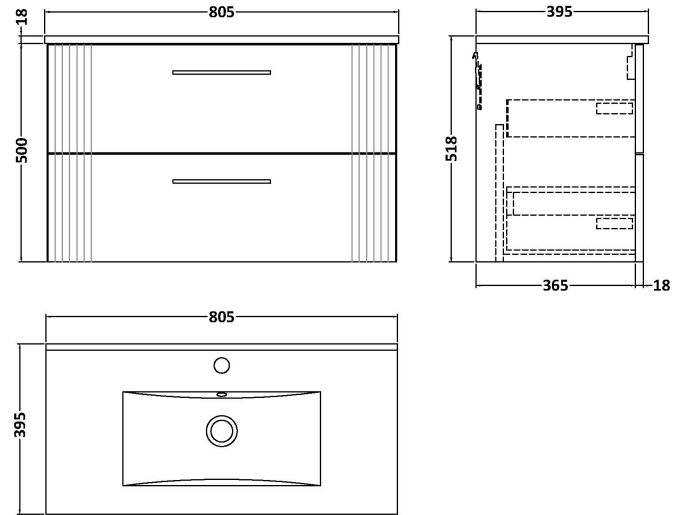

Sales Code: DPF1495B

Description: 800 W/H 2-Drawer Vanity & Basin 2

Packaging Details

Barcode: 5056462676630