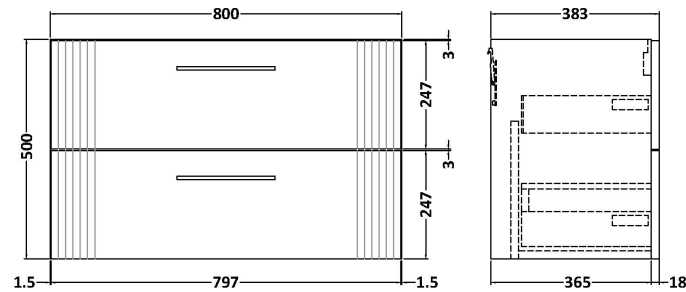

Sales Code: DPF1495D

Description: 800 W/H 2-Drawer Vanity & Basin 3

Packaging Details

Barcode: 5056462676647

Sales Code: FLT1495

Description: 800 W/H 2-Drawer Unit

Product Dimensions

Height (mm):	500
Width (mm):	800
Depth (mm):	383
Nett Weight (kg):	24.5

Packaging Dimensions

Height (mm):	520
Width (mm):	820
Depth (mm):	405
Gross Weight (kg):	25

Packaging Data

Box Colour:	Brown Cardboard Box - Printed
Box Qty:	0
Label Size:	0 x 0
Label Colour:	Not Applicable
Label Qty:	0

Sales Code: NVM035

Description: 800 Thin Edged Basin 1Th

Product Dimensions

Height (mm):	170
Width (mm):	810
Depth (mm):	395
Nett Weight (kg):	14.5

Packaging Dimensions

Height (mm):	190
Width (mm):	830
Depth (mm):	415
Gross Weight (kg):	15

Packaging Data

Box Colour:	Brown Cardboard Box
Box Qty:	1
Label Size:	100 x 50
Label Colour:	White Label
Label Qty:	2

Outer Box Dimensions (If Applicable)

Height (mm):	
Width (mm):	
Depth (mm):	
Gross Weight (kg):	
Barcode:	5056211853435