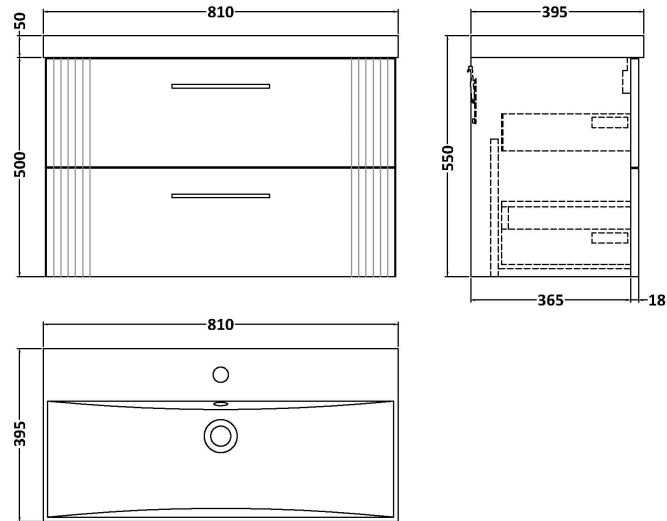

Sales Code: DPF1495D

Description: 800 W/H 2-Drawer Vanity & Basin 3

Packaging Details

Barcode: 5056462676647

Sales Code: FLT1495

Description: 800 W/H 2-Drawer Unit

Product Dimensions

Height (mm):	500
Width (mm):	800
Depth (mm):	383
Nett Weight (kg):	24.5

Packaging Dimensions

Height (mm):	520
Width (mm):	820
Depth (mm):	405
Gross Weight (kg):	25

Packaging Data

Box Colour:	Brown Cardboard Box - Printed
Box Qty:	0
Label Size:	0 x 0
Label Colour:	Not Applicable
Label Qty:	0

Outer Box Dimensions (If Applicable)

Height (mm):	
Width (mm):	
Depth (mm):	
Gross Weight (kg):	
Barcode:	5056462661179

Product Details

Country of Origin:	China
Fitting Instruction:	No
CE & UKCA:	
FSC Certified Materials:	Yes
Colour:	Satin Soft Black
Construction Method:	Cam & Wood Dowel
Construction Type:	Rigid
Cabinet Finish:	MFC Painted Gloss
Fascia Finish:	Mdf Painted Gloss
Cabinet Thickness (mm):	16
Fascia Thickness (mm):	18
Drawer Included:	Yes
Drawer Type:	80mm High Metal Softclose
No of Shelves:	0
Hinge Type:	Not Applicable
Hinge Included:	No
Adjustable Legs:	No, Not Required
Fixings Included:	Yes
Handle Style:	Modern
Waste Shroud:	Yes
Handle Included:	Yes, Supplied
Handle Type:	Bar

Sales Code: NVM035

Description: 800 Thin Edged Basin 1Th

Product Dimensions

Height (mm):	170
Width (mm):	810
Depth (mm):	395
Nett Weight (kg):	14.5

Packaging Dimensions

Height (mm):	190
Width (mm):	830
Depth (mm):	415
Gross Weight (kg):	15