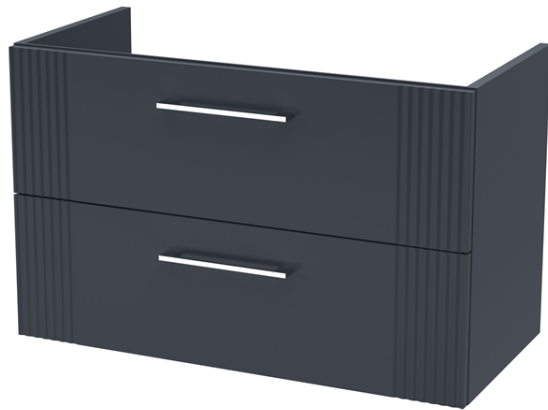

Sales Code: DPF1495D

Description: 800 W/H 2-Drawer Vanity & Basin 3

Packaging Details

Barcode: 5056462676647

Sales Code: FLT1495

Description: 800 W/H 2-Drawer Unit

Product Dimensions

Height (mm):	500
Width (mm):	800
Depth (mm):	383
Nett Weight (kg):	24.5

Packaging Dimensions

Height (mm):	520
Width (mm):	820
Depth (mm):	405
Gross Weight (kg):	25

Packaging Data

Box Colour:	Brown Cardboard Box - Printed
Box Qty:	0
Label Size:	0 x 0
Label Colour:	Not Applicable
Label Qty:	0

Outer Box Dimensions (If Applicable)

Height (mm):	
Width (mm):	
Depth (mm):	
Gross Weight (kg):	
Barcode:	5056462661179

Product Details

Country of Origin:	China
Fitting Instruction:	No
CE & UKCA:	
FSC Certified Materials:	Yes
Colour:	Satin Soft Black
Construction Method:	Cam & Wood Dowel
Construction Type:	Rigid
Cabinet Finish:	MFC Painted Gloss
Fascia Finish:	Mdf Painted Gloss
Cabinet Thickness (mm):	16
Fascia Thickness (mm):	18
Drawer Included:	Yes
Drawer Type:	80mm High Metal Softclose
No of Shelves:	0
Hinge Type:	Not Applicable
Hinge Included:	No
Adjustable Legs:	No, Not Required
Fixings Included:	Yes
Handle Style:	Modern
Waste Shroud:	Yes
Handle Included:	Yes, Supplied
Handle Type:	Bar

Sales Code: NVM035

Description: 800 Thin Edged Basin 1Th

Product Dimensions

Height (mm):	170
Width (mm):	810
Depth (mm):	395
Nett Weight (kg):	14.5

Packaging Dimensions

Height (mm):	190
Width (mm):	830
Depth (mm):	415
Gross Weight (kg):	15