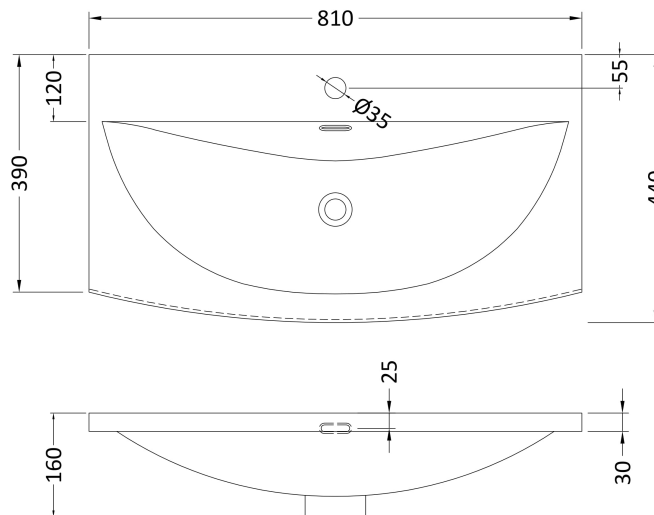

Packaging Dimensions

Height (mm):	520
Width (mm):	820
Depth (mm):	405
Gross Weight (kg):	25

Packaging Data

Box Colour:	Brown Cardboard Box - Printed
Box Qty:	0
Label Size:	0 x 0
Label Colour:	Not Applicable
Label Qty:	0

Outer Box Dimensions (If Applicable)

Height (mm):	
Width (mm):	
Depth (mm):	
Gross Weight (kg):	
Barcode:	5056462661179

Product Details

Country of Origin:	China
Fitting Instruction:	No
CE & UKCA:	
FSC Certified Materials:	Yes
Colour:	Satin Soft Black
Construction Method:	Cam & Wood Dowel
Construction Type:	Rigid
Cabinet Finish:	MFC Painted Gloss
Fascia Finish:	Mdf Painted Gloss
Cabinet Thickness (mm):	16
Fascia Thickness (mm):	18
Drawer Included:	Yes
Drawer Type:	80mm High Metal Softclose
No of Shelves:	0
Hinge Type:	Not Applicable
Hinge Included:	No
Adjustable Legs:	No, Not Required
Fixings Included:	Yes
Handle Style:	Modern
Waste Shroud:	Yes
Handle Included:	Yes, Supplied
Handle Type:	Bar

Sales Code: NVM045

Description: 800 Curved Basin 1Th

Product Dimensions

Height (mm):	160
Width (mm):	810
Depth (mm):	440
Nett Weight (kg):	15

Packaging Dimensions

Height (mm):	190
Width (mm):	830
Depth (mm):	415
Gross Weight (kg):	15.5

Packaging Data

Box Colour:	Brown Cardboard Box
Box Qty:	1
Label Size:	100 x 50
Label Colour:	White Label
Label Qty:	2

Outer Box Dimensions (If Applicable)

Height (mm):	
Width (mm):	
Depth (mm):	
Gross Weight (kg):	
Barcode:	5056462620978