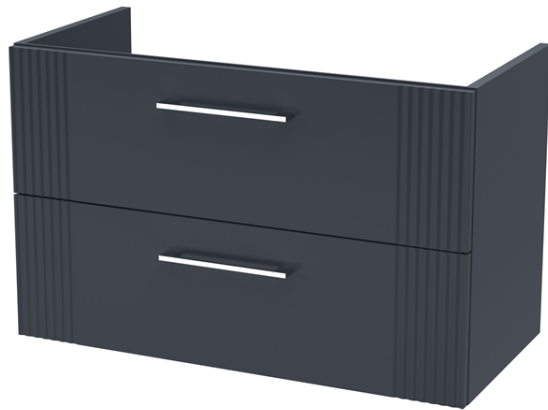

Sales Code: DPF1495G

Description: 800 W/H 2-Drawer Vanity & Basin 4

Packaging Details

Barcode: 5056462681894

Sales Code: FLT1495

Description: 800 W/H 2-Drawer Unit

Product Dimensions

Height (mm):	500
Width (mm):	800
Depth (mm):	383
Nett Weight (kg):	24.5

Packaging Dimensions

Height (mm):	520
Width (mm):	820
Depth (mm):	405
Gross Weight (kg):	25

Packaging Data

Box Colour:	Brown Cardboard Box - Printed
Box Qty:	0
Label Size:	0 x 0
Label Colour:	Not Applicable
Label Qty:	0

Outer Box Dimensions (If Applicable)

Height (mm):	
Width (mm):	
Depth (mm):	
Gross Weight (kg):	
Barcode:	5056462661179

Product Details

Country of Origin:	China
Fitting Instruction:	No
CE & UKCA:	
FSC Certified Materials:	Yes
Colour:	Satin Soft Black
Construction Method:	Cam & Wood Dowel
Construction Type:	Rigid
Cabinet Finish:	MFC Painted Gloss
Fascia Finish:	Mdf Painted Gloss
Cabinet Thickness (mm):	16
Fascia Thickness (mm):	18
Drawer Included:	Yes
Drawer Type:	80mm High Metal Softclose
No of Shelves:	0
Hinge Type:	Not Applicable
Hinge Included:	No
Adjustable Legs:	No, Not Required
Fixings Included:	Yes
Handle Style:	Modern
Waste Shroud:	Yes
Handle Included:	Yes, Supplied
Handle Type:	Bar

Sales Code: NVM045

Description: 800 Curved Basin 1Th

Product Dimensions

Height (mm):	160
Width (mm):	810
Depth (mm):	440
Nett Weight (kg):	15

Packaging Dimensions

Height (mm):	190
Width (mm):	830
Depth (mm):	415
Gross Weight (kg):	15.5