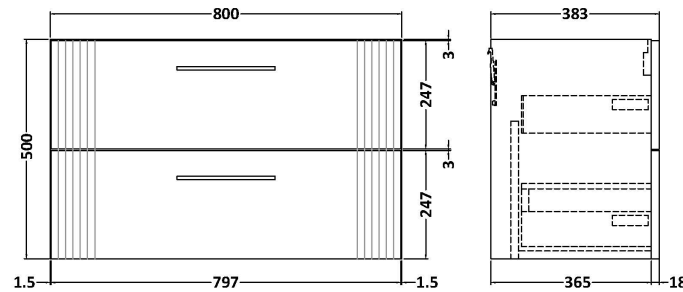

Sales Code: DPF1495G

Description: 800 W/H 2-Drawer Vanity & Basin 4

Packaging Details

Barcode: 5056462681894

Sales Code: FLT1495

Description: 800 W/H 2-Drawer Unit

Product Dimensions

Height (mm):	500
Width (mm):	800
Depth (mm):	383
Nett Weight (kg):	24.5

Packaging Dimensions

Height (mm):	520
Width (mm):	820
Depth (mm):	405
Gross Weight (kg):	25

Packaging Data

Box Colour:	Brown Cardboard Box - Printed
Box Qty:	0
Label Size:	0 x 0
Label Colour:	Not Applicable
Label Qty:	0

Sales Code: NVM045

Description: 800 Curved Basin 1Th

Product Dimensions

Height (mm):	160
Width (mm):	810
Depth (mm):	440
Nett Weight (kg):	15

Packaging Dimensions

Height (mm):	190
Width (mm):	830
Depth (mm):	415
Gross Weight (kg):	15.5

Packaging Data

Box Colour:	Brown Cardboard Box
Box Qty:	1
Label Size:	100 x 50
Label Colour:	White Label
Label Qty:	2

Outer Box Dimensions (If Applicable)

Height (mm):	
Width (mm):	
Depth (mm):	
Gross Weight (kg):	
Barcode:	5056462620978