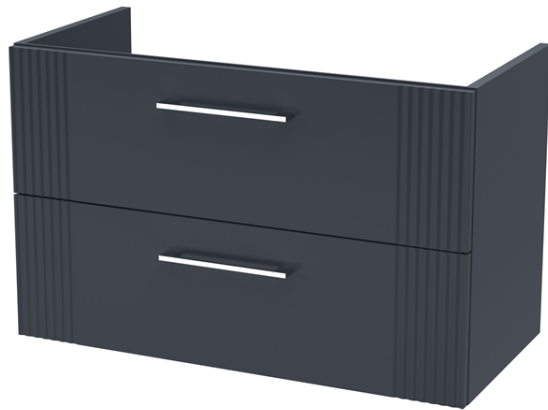

Sales Code: DPF1495LBG

Description: 800 W/H 2-Drawer Vanity & Laminate Top

Packaging Details

Barcode: 5056462676685

Sales Code: FLT1495

Description: 800 W/H 2-Drawer Unit

Product Dimensions

Height (mm):	500
Width (mm):	800
Depth (mm):	383
Nett Weight (kg):	24.5

Packaging Dimensions

Height (mm):	520
Width (mm):	820
Depth (mm):	405
Gross Weight (kg):	25

Packaging Data

Box Colour:	Brown Cardboard Box - Printed
Box Qty:	0
Label Size:	0 x 0
Label Colour:	Not Applicable
Label Qty:	0

Outer Box Dimensions (If Applicable)

Height (mm):	
Width (mm):	
Depth (mm):	
Gross Weight (kg):	
Barcode:	5056462661179

Product Details

Country of Origin:	China
Fitting Instruction:	No
CE & UKCA:	
FSC Certified Materials:	Yes
Colour:	Satin Soft Black
Construction Method:	Cam & Wood Dowel
Construction Type:	Rigid
Cabinet Finish:	MFC Painted Gloss
Fascia Finish:	Mdf Painted Gloss
Cabinet Thickness (mm):	16
Fascia Thickness (mm):	18
Drawer Included:	Yes
Drawer Type:	80mm High Metal Softclose
No of Shelves:	0
Hinge Type:	Not Applicable
Hinge Included:	No
Adjustable Legs:	No, Not Required
Fixings Included:	Yes
Handle Style:	Modern
Waste Shroud:	Yes
Handle Included:	Yes, Supplied
Handle Type:	Bar

Sales Code: LBG800

Description: Laminate Worktop 805X390x22mm

Product Dimensions

Height (mm):	22
Width (mm):	805
Depth (mm):	390
Nett Weight (kg):	2.75

Packaging Dimensions

Height (mm):	25
Width (mm):	810
Depth (mm):	455
Gross Weight (kg):	2.75