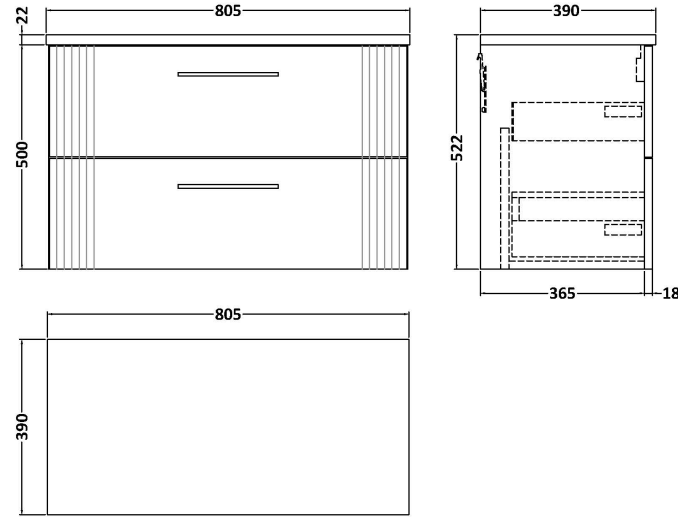

Sales Code: DPF1495LBG

Description: 800 W/H 2-Drawer Vanity & Laminate Top

Packaging Details

Barcode: 5056462676685

Sales Code: FLT1495

Description: 800 W/H 2-Drawer Unit

Product Dimensions

Height (mm):	500
Width (mm):	800
Depth (mm):	383
Nett Weight (kg):	24.5

Packaging Dimensions

Height (mm):	520
Width (mm):	820
Depth (mm):	405
Gross Weight (kg):	25

Packaging Data

Box Colour:	Brown Cardboard Box - Printed
Box Qty:	0
Label Size:	0 x 0
Label Colour:	Not Applicable
Label Qty:	0

Outer Box Dimensions (If Applicable)

Height (mm):	
Width (mm):	
Depth (mm):	
Gross Weight (kg):	
Barcode:	5056462661179

Product Details

Country of Origin:	China
Fitting Instruction:	No
CE & UKCA:	
FSC Certified Materials:	Yes
Colour:	Satin Soft Black
Construction Method:	Cam & Wood Dowel
Construction Type:	Rigid
Cabinet Finish:	MFC Painted Gloss
Fascia Finish:	Mdf Painted Gloss
Cabinet Thickness (mm):	16
Fascia Thickness (mm):	18
Drawer Included:	Yes
Drawer Type:	80mm High Metal Softclose
No of Shelves:	0
Hinge Type:	Not Applicable
Hinge Included:	No
Adjustable Legs:	No, Not Required
Fixings Included:	Yes
Handle Style:	Modern
Waste Shroud:	Yes
Handle Included:	Yes, Supplied
Handle Type:	Bar

Sales Code: LBG800

Description: Laminate Worktop 805X390x22mm

Product Dimensions

Height (mm):	22
Width (mm):	805
Depth (mm):	390
Nett Weight (kg):	2.75

Packaging Dimensions

Height (mm):	25
Width (mm):	810
Depth (mm):	455
Gross Weight (kg):	2.75