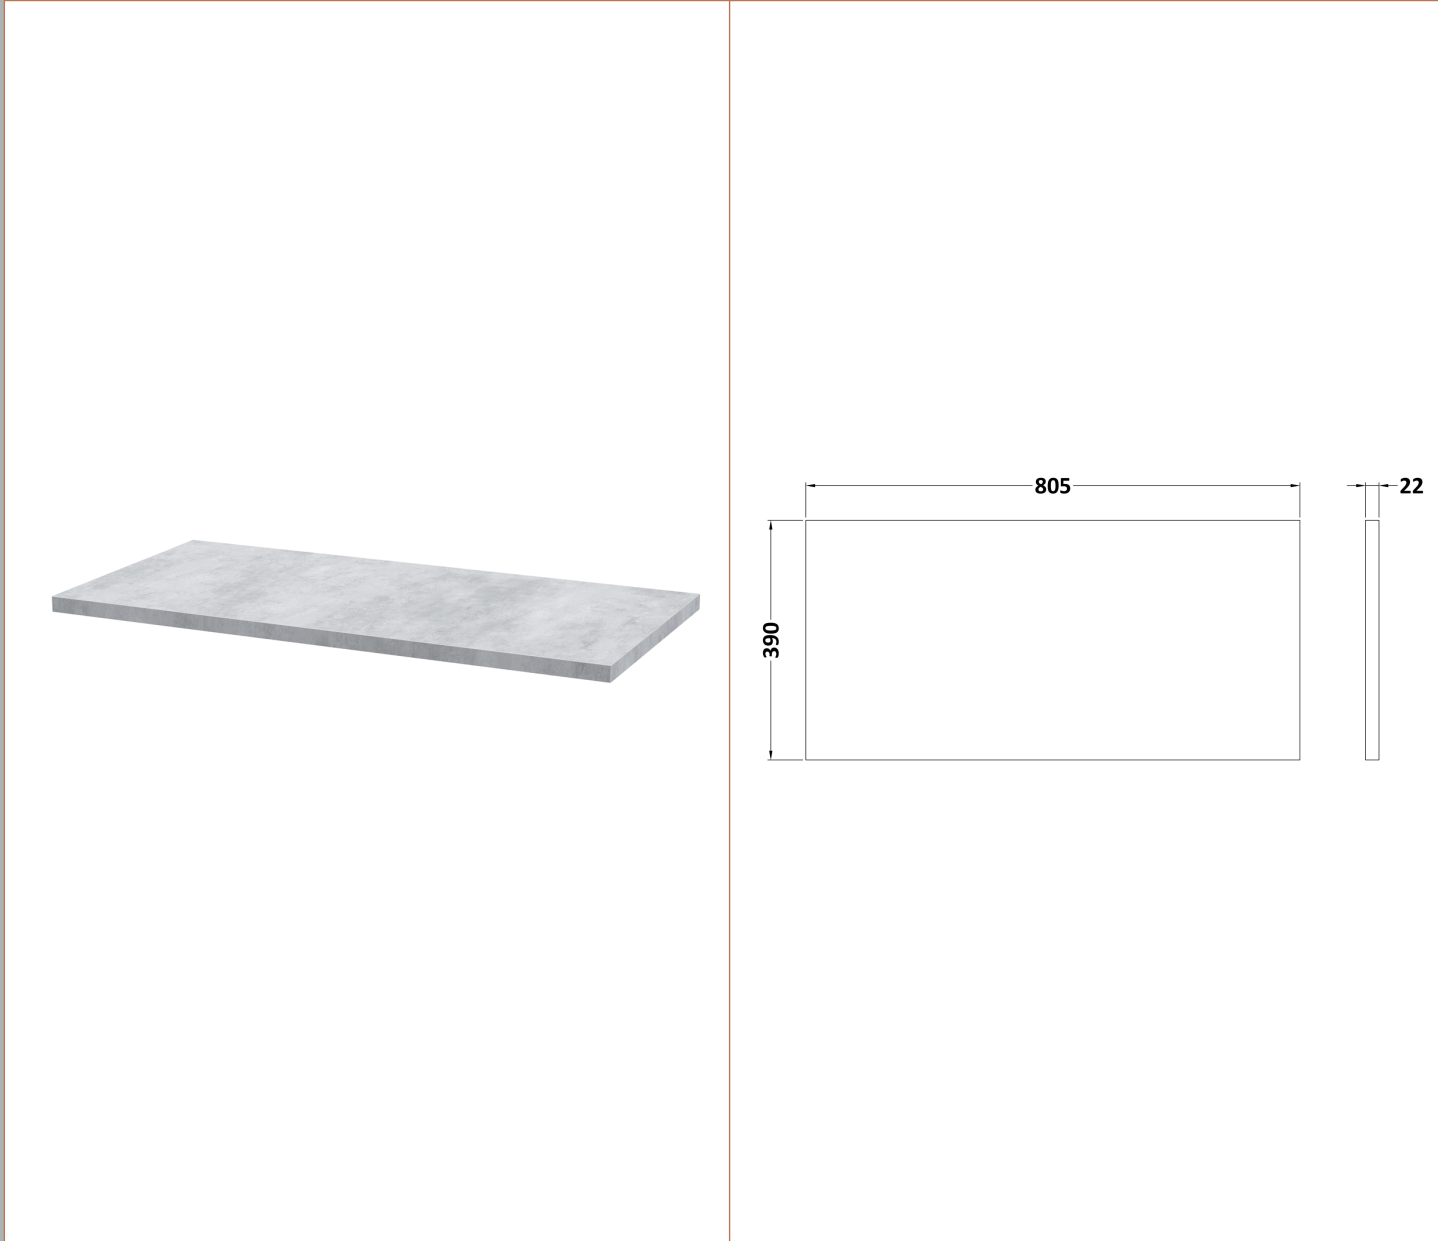

Sales Code: DPF1495LBG

Description: 800 W/H 2-Drawer Vanity & Laminate Top

Packaging Details

Barcode: 5056462676685

Sales Code: FLT1495

Description: 800 W/H 2-Drawer Unit

Product Dimensions

Height (mm):	500
Width (mm):	800
Depth (mm):	383
Nett Weight (kg):	24.5

Outer Box Dimensions (If Applicable)

Height (mm):	
Width (mm):	
Depth (mm):	
Gross Weight (kg):	
Barcode:	5056462661179

Product Details

Country of Origin:	China
Fitting Instruction:	No
CE & UKCA:	
FSC Certified Materials:	Yes
Colour:	Satin Soft Black
Construction Method:	Cam & Wood Dowel
Construction Type:	Rigid
Cabinet Finish:	MFC Painted Gloss
Fascia Finish:	Mdf Painted Gloss
Cabinet Thickness (mm):	16
Fascia Thickness (mm):	18
Drawer Included:	Yes
Drawer Type:	80mm High Metal Softclose
No of Shelves:	0
Hinge Type:	Not Applicable
Hinge Included:	No
Adjustable Legs:	No, Not Required
Fixings Included:	Yes
Handle Style:	Modern
Waste Shroud:	Yes
Handle Included:	Yes, Supplied
Handle Type:	Bar

Sales Code: LBG800

Description: Laminate Worktop 805X390x22mm

Product Dimensions

Height (mm):	22
Width (mm):	805
Depth (mm):	390
Nett Weight (kg):	2.75

Packaging Dimensions

Height (mm):	25
Width (mm):	810
Depth (mm):	455
Gross Weight (kg):	2.75