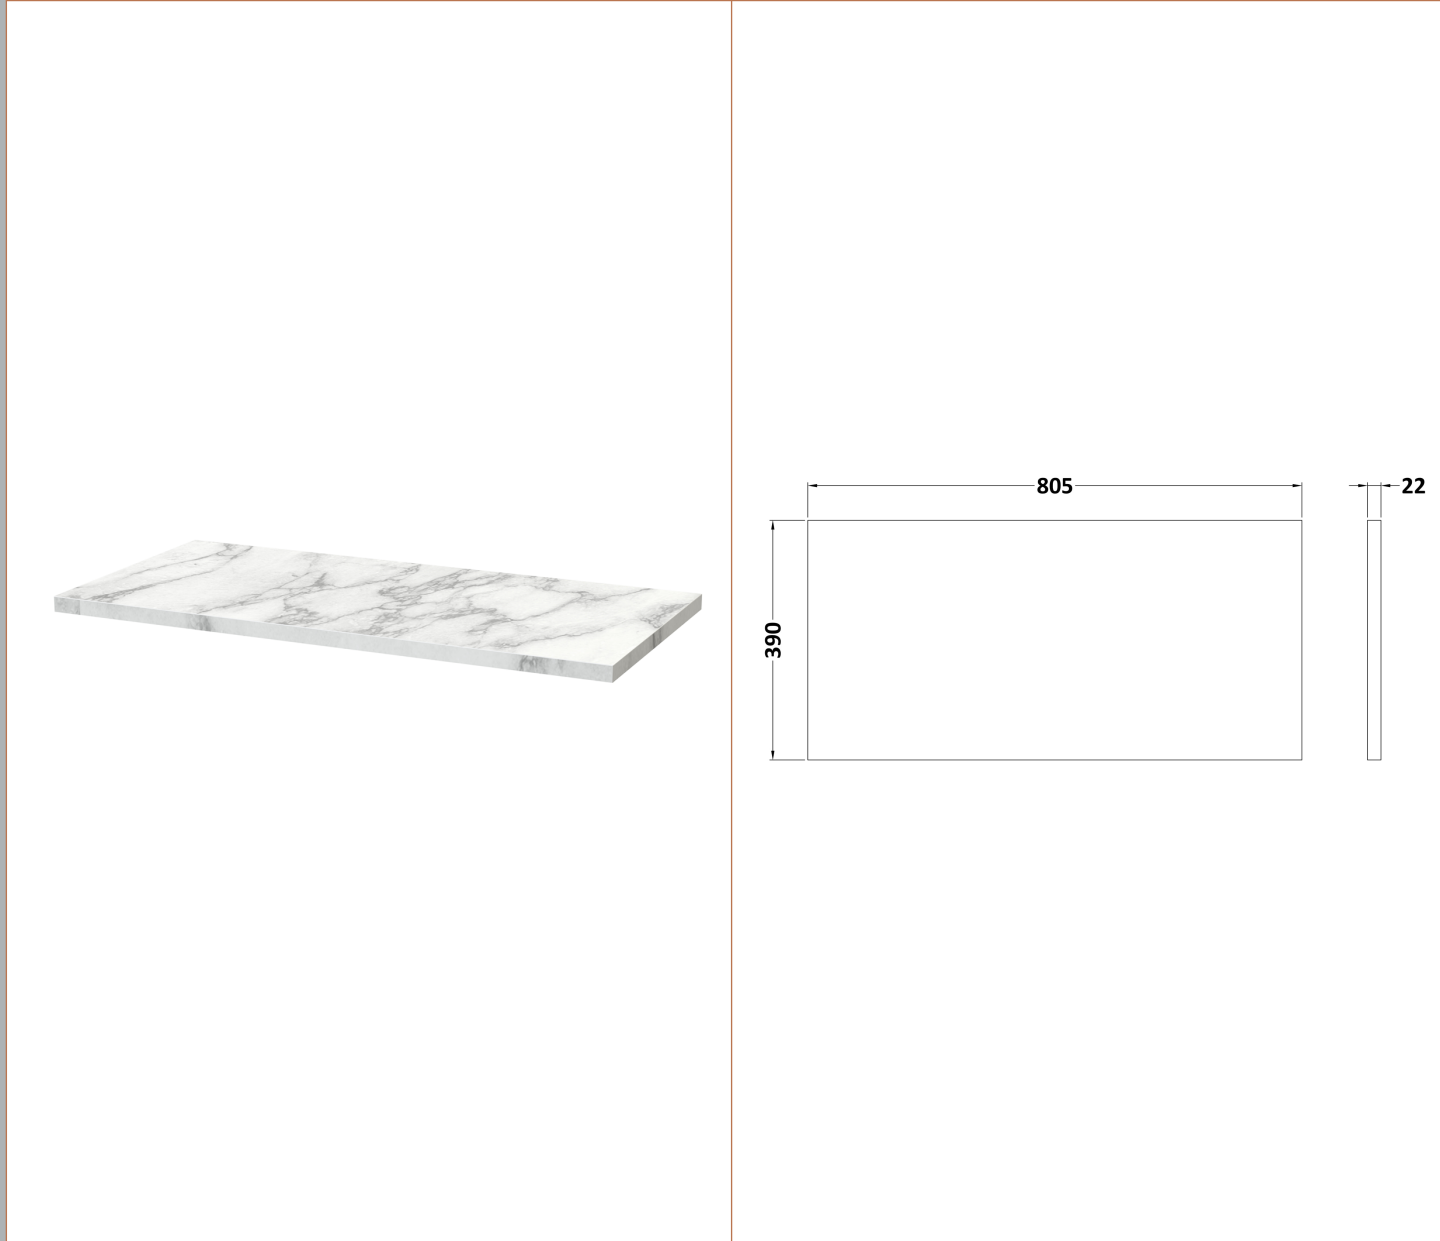

Sales Code: DPF1495LCM

Description: 800 W/H 2-Drawer Vanity & Laminate Top

Packaging Details

Barcode: 5056678455661

Sales Code: LCM800

Description: Laminate Worktop 805X390x22mm

Product Dimensions

Height (mm):	22
Width (mm):	805
Depth (mm):	390
Nett Weight (kg):	2.75

Packaging Dimensions

Height (mm):	25
Width (mm):	810
Depth (mm):	455
Gross Weight (kg):	2.75

Packaging Data

Box Colour:	Brown Cardboard Box
Box Qty:	1
Label Size:	100 x 50
Label Colour:	White Label
Label Qty:	1

Sales Code: FLT1495

Description: 800 W/H 2-Drawer Unit

Product Dimensions

Height (mm):	500
Width (mm):	800
Depth (mm):	383
Nett Weight (kg):	24.5

Packaging Dimensions

Height (mm):	520
Width (mm):	820
Depth (mm):	405
Gross Weight (kg):	25

Product Details

Country of Origin:	China
Fitting Instruction:	No
CE & UKCA:	
FSC Certified Materials:	Yes
Colour:	Satin Anthracite
Construction Method:	Cam & Wood Dowel
Construction Type:	Rigid
Cabinet Finish:	MFC Painted Gloss
Fascia Finish:	Mdf Painted Gloss
Cabinet Thickness (mm):	16
Fascia Thickness (mm):	18
Drawer Included:	Yes
Drawer Type:	80mm High Metal Softclose
No of Shelves:	0
Hinge Type:	Not Applicable
Hinge Included:	No
Adjustable Legs:	No, Not Required
Fixings Included:	Yes
Handle Style:	Modern
Waste Shroud:	Yes
Handle Included:	Yes, Supplied
Handle Type:	Finger Pull