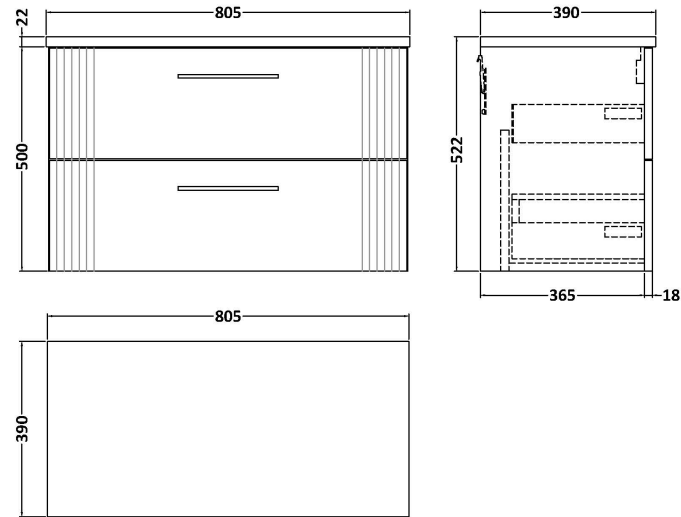

Sales Code: DPF1495LCM

Description: 800 W/H 2-Drawer Vanity & Laminate Top

Packaging Details

Barcode: 5056678455661

Sales Code: LCM800

Description: Laminate Worktop 805X390x22mm

Product Dimensions

Height (mm):	22
Width (mm):	805
Depth (mm):	390
Nett Weight (kg):	2.75

Packaging Dimensions

Height (mm):	25
Width (mm):	810
Depth (mm):	455
Gross Weight (kg):	2.75

Packaging Data

Box Colour:	Brown Cardboard Box
Box Qty:	1
Label Size:	100 x 50
Label Colour:	White Label
Label Qty:	1

Outer Box Dimensions (If Applicable)

Height (mm):	
Width (mm):	
Depth (mm):	
Gross Weight (kg):	
Barcode:	5056462624457

Product Details

Country of Origin:	United Kingdom
Fitting Instruction:	No
CE & UKCA:	N/A
FSC Certified Materials:	Yes
Colour:	Matt Carrera Marble
Construction Method:	Not Applicable
Construction Type:	Not Applicable
Cabinet Finish:	Not Applicable
Fascia Finish:	MFC Laminated
Cabinet Thickness (mm):	
Fascia Thickness (mm):	22
Drawer Included:	No
Drawer Type:	Not Applicable
No of Shelves:	0
Hinge Type:	Not Applicable
Hinge Included:	No
Adjustable Legs:	No, Not Required
Fixings Included:	No
Handle Style:	Not Applicable
Waste Shroud:	Not Applicable
Handle Included:	No
Handle Type:	Not Applicable

Sales Code: FLT1495

Description: 800 W/H 2-Drawer Unit

Product Dimensions

Height (mm):	500
Width (mm):	800
Depth (mm):	383
Nett Weight (kg):	24.5

Packaging Dimensions

Height (mm):	520
Width (mm):	820
Depth (mm):	405
Gross Weight (kg):	25