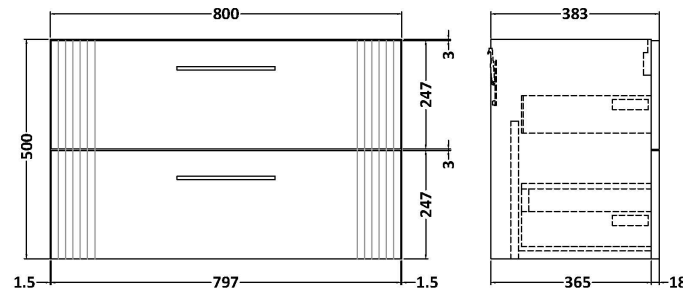

Sales Code: DPF1495LCM

Description: 800 W/H 2-Drawer Vanity & Laminate Top

Packaging Details

Barcode: 5056678455661

Sales Code: LCM800

Description: Laminate Worktop 805X390x22mm

Product Dimensions

Height (mm):	22
Width (mm):	805
Depth (mm):	390
Nett Weight (kg):	2.75

Packaging Dimensions

Height (mm):	25
Width (mm):	810
Depth (mm):	455
Gross Weight (kg):	2.75

Packaging Data

Box Colour:	Brown Cardboard Box
Box Qty:	1
Label Size:	100 x 50
Label Colour:	White Label
Label Qty:	1

Outer Box Dimensions (If Applicable)

Height (mm):	
Width (mm):	
Depth (mm):	
Gross Weight (kg):	
Barcode:	5056462624457

Product Details

Country of Origin:	United Kingdom
Fitting Instruction:	No
CE & UKCA:	N/A
FSC Certified Materials:	Yes
Colour:	Matt Carrera Marble
Construction Method:	Not Applicable
Construction Type:	Not Applicable
Cabinet Finish:	Not Applicable
Fascia Finish:	MFC Laminated
Cabinet Thickness (mm):	
Fascia Thickness (mm):	22
Drawer Included:	No
Drawer Type:	Not Applicable
No of Shelves:	0
Hinge Type:	Not Applicable
Hinge Included:	No
Adjustable Legs:	No, Not Required
Fixings Included:	No
Handle Style:	Not Applicable
Waste Shroud:	Not Applicable
Handle Included:	No
Handle Type:	Not Applicable

Sales Code: FLT1495

Description: 800 W/H 2-Drawer Unit

Product Dimensions

Height (mm):	500
Width (mm):	800
Depth (mm):	383
Nett Weight (kg):	24.5

Packaging Dimensions

Height (mm):	520
Width (mm):	820
Depth (mm):	405
Gross Weight (kg):	25