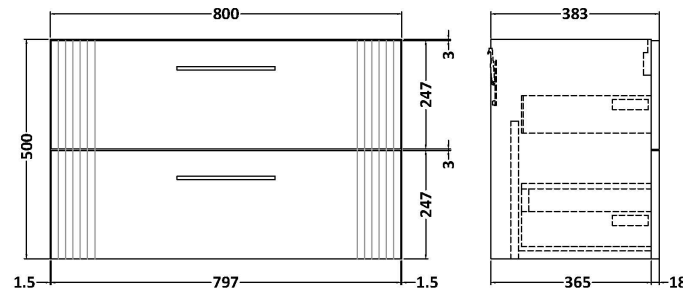

Sales Code: DPF1495W

Description: 800 W/H 2-Drawer Vanity & Worktop

Packaging Details

Barcode: 5056462676654

Sales Code: FLT1495

Description: 800 W/H 2-Drawer Unit

Product Dimensions

Height (mm):	500
Width (mm):	800
Depth (mm):	383
Nett Weight (kg):	24.5

Packaging Dimensions

Height (mm):	520
Width (mm):	820
Depth (mm):	405
Gross Weight (kg):	25

Packaging Data

Box Colour:	Brown Cardboard Box - Printed
Box Qty:	0
Label Size:	0 x 0
Label Colour:	Not Applicable
Label Qty:	0

Outer Box Dimensions (If Applicable)

Height (mm):	
Width (mm):	
Depth (mm):	
Gross Weight (kg):	
Barcode:	5056462661179

Product Details

Country of Origin:	China
Fitting Instruction:	No
CE & UKCA:	
FSC Certified Materials:	Yes
Colour:	Satin Soft Black
Construction Method:	Cam & Wood Dowel
Construction Type:	Rigid
Cabinet Finish:	MFC Painted Gloss
Fascia Finish:	Mdf Painted Gloss
Cabinet Thickness (mm):	16
Fascia Thickness (mm):	18
Drawer Included:	Yes
Drawer Type:	80mm High Metal Softclose
No of Shelves:	0
Hinge Type:	Not Applicable
Hinge Included:	No
Adjustable Legs:	No, Not Required
Fixings Included:	Yes
Handle Style:	Modern
Waste Shroud:	Yes
Handle Included:	Yes, Supplied
Handle Type:	Bar

Sales Code: MWT1480

Description: 800 Worktop (805X390x18mm)

Product Dimensions

Height (mm):	18
Width (mm):	805
Depth (mm):	390
Nett Weight (kg):	3.5

Packaging Dimensions

Height (mm):	25
Width (mm):	825
Depth (mm):	410
Gross Weight (kg):	3.5