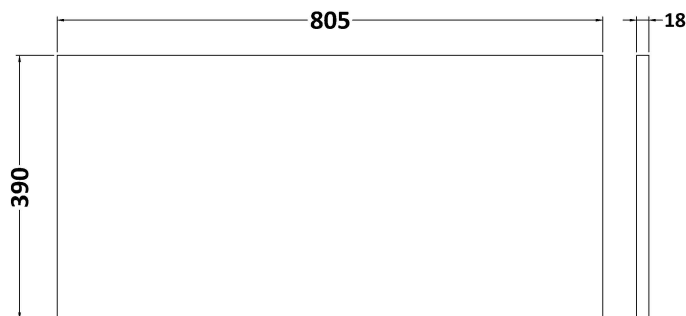

Packaging Dimensions

Height (mm):	520
Width (mm):	820
Depth (mm):	405
Gross Weight (kg):	25

Packaging Data

Box Colour:	Brown Cardboard Box - Printed
Box Qty:	0
Label Size:	0 x 0
Label Colour:	Not Applicable
Label Qty:	0

Outer Box Dimensions (If Applicable)

Height (mm):	
Width (mm):	
Depth (mm):	
Gross Weight (kg):	
Barcode:	5056462661179

Product Details

Country of Origin:	China
Fitting Instruction:	No
CE & UKCA:	
FSC Certified Materials:	Yes
Colour:	Satin Soft Black
Construction Method:	Cam & Wood Dowel
Construction Type:	Rigid
Cabinet Finish:	MFC Painted Gloss
Fascia Finish:	Mdf Painted Gloss
Cabinet Thickness (mm):	16
Fascia Thickness (mm):	18
Drawer Included:	Yes
Drawer Type:	80mm High Metal Softclose
No of Shelves:	0
Hinge Type:	Not Applicable
Hinge Included:	No
Adjustable Legs:	No, Not Required
Fixings Included:	Yes
Handle Style:	Modern
Waste Shroud:	Yes
Handle Included:	Yes, Supplied
Handle Type:	Bar

Sales Code: MWT1480

Description: 800 Worktop (805X390x18mm)

Product Dimensions

Height (mm):	18
Width (mm):	805
Depth (mm):	390
Nett Weight (kg):	3.5

Packaging Dimensions

Height (mm):	25
Width (mm):	825
Depth (mm):	410
Gross Weight (kg):	3.5

Packaging Data

Box Colour:	Brown Cardboard Box - Printed
Box Qty:	1
Label Size:	100 x 50
Label Colour:	Not Applicable
Label Qty:	0

Outer Box Dimensions (If Applicable)

Height (mm):	
Width (mm):	
Depth (mm):	
Gross Weight (kg):	
Barcode:	5056462661292