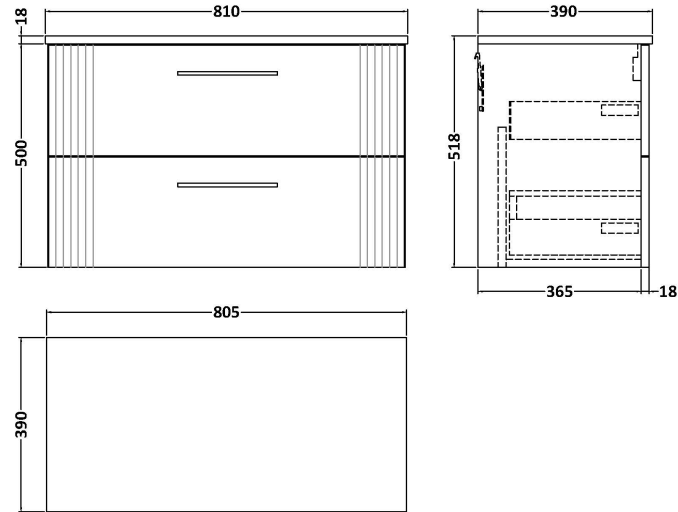

Sales Code: DPF1495W

Description: 800 W/H 2-Drawer Vanity & Worktop

Packaging Details

Barcode: 5056462676654

Sales Code: FLT1495

Description: 800 W/H 2-Drawer Unit

Product Dimensions

Height (mm):	500
Width (mm):	800
Depth (mm):	383
Nett Weight (kg):	24.5

Packaging Dimensions

Height (mm):	520
Width (mm):	820
Depth (mm):	405
Gross Weight (kg):	25

Packaging Data

Box Colour:	Brown Cardboard Box - Printed
Box Qty:	0
Label Size:	0 x 0
Label Colour:	Not Applicable
Label Qty:	0

Outer Box Dimensions (If Applicable)

Height (mm):	
Width (mm):	
Depth (mm):	
Gross Weight (kg):	
Barcode:	5056462661179

Product Details

Country of Origin:	China
Fitting Instruction:	No
CE & UKCA:	
FSC Certified Materials:	Yes
Colour:	Satin Soft Black
Construction Method:	Cam & Wood Dowel
Construction Type:	Rigid
Cabinet Finish:	MFC Painted Gloss
Fascia Finish:	Mdf Painted Gloss
Cabinet Thickness (mm):	16
Fascia Thickness (mm):	18
Drawer Included:	Yes
Drawer Type:	80mm High Metal Softclose
No of Shelves:	0
Hinge Type:	Not Applicable
Hinge Included:	No
Adjustable Legs:	No, Not Required
Fixings Included:	Yes
Handle Style:	Modern
Waste Shroud:	Yes
Handle Included:	Yes, Supplied
Handle Type:	Bar

Sales Code: MWT1480

Description: 800 Worktop (805X390x18mm)

Product Dimensions

Height (mm):	18
Width (mm):	805
Depth (mm):	390
Nett Weight (kg):	3.5

Packaging Dimensions

Height (mm):	25
Width (mm):	825
Depth (mm):	410
Gross Weight (kg):	3.5