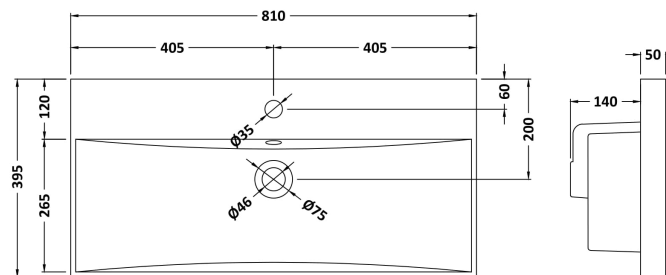

Packaging Dimensions

Height (mm):	380
Width (mm):	820
Depth (mm):	405
Gross Weight (kg):	18

Packaging Data

Box Colour:	Brown Cardboard Box - Printed
Box Qty:	0
Label Size:	0 x 0
Label Colour:	Not Applicable
Label Qty:	0

Outer Box Dimensions (If Applicable)

Height (mm):	
Width (mm):	
Depth (mm):	
Gross Weight (kg):	
Barcode:	5056462661162

Product Details

Country of Origin:	China
Fitting Instruction:	No
CE & UKCA:	
FSC Certified Materials:	Yes
Colour:	Satin Soft Black
Construction Method:	Cam & Wood Dowel
Construction Type:	Rigid
Cabinet Finish:	MFC Painted Gloss
Fascia Finish:	Mdf Painted Gloss
Cabinet Thickness (mm):	16
Fascia Thickness (mm):	18
Drawer Included:	Yes
Drawer Type:	80mm High Metal S/C Inc Galler
No of Shelves:	0
Hinge Type:	Not Applicable
Hinge Included:	No
Adjustable Legs:	No, Not Required
Fixings Included:	Yes
Handle Style:	Modern
Waste Shroud:	Yes
Handle Included:	Yes, Supplied
Handle Type:	Bar

Sales Code: NVM035

Description: 800 Thin Edged Basin 1Th

Product Dimensions

Height (mm):	170
Width (mm):	810
Depth (mm):	395
Nett Weight (kg):	14.5

Packaging Dimensions

Height (mm):	190
Width (mm):	830
Depth (mm):	415
Gross Weight (kg):	15

Packaging Data

Box Colour:	Brown Cardboard Box
Box Qty:	1
Label Size:	100 x 50
Label Colour:	White Label
Label Qty:	2

Outer Box Dimensions (If Applicable)

Height (mm):	
Width (mm):	
Depth (mm):	
Gross Weight (kg):	
Barcode:	5056211853435