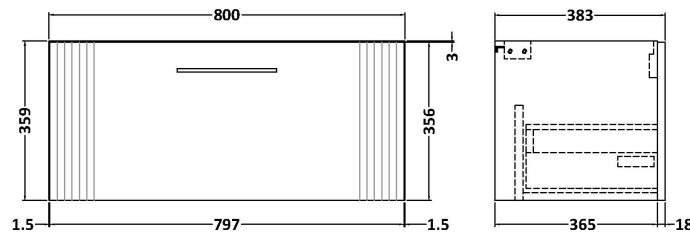

Sales Code: DPF1496D

Description: 800 W/H Single Drawer Vanity & Basin 3

Packaging Details

Barcode: 5056462676296

Sales Code: FLT1496

Description: 800 W/H Single Drawer Unit

Product Dimensions

Height (mm):	359
Width (mm):	800
Depth (mm):	383
Nett Weight (kg):	17.5

Packaging Dimensions

Height (mm):	380
Width (mm):	820
Depth (mm):	405
Gross Weight (kg):	18

Packaging Data

Box Colour:	Brown Cardboard Box - Printed
Box Qty:	0
Label Size:	0 x 0
Label Colour:	Not Applicable
Label Qty:	0

Sales Code: NVM035

Description: 800 Thin Edged Basin 1Th

Product Dimensions

Height (mm):	170
Width (mm):	810
Depth (mm):	395
Nett Weight (kg):	14.5

Packaging Dimensions

Height (mm):	190
Width (mm):	830
Depth (mm):	415
Gross Weight (kg):	15

Packaging Data

Box Colour:	Brown Cardboard Box
Box Qty:	1
Label Size:	100 x 50
Label Colour:	White Label
Label Qty:	2

Outer Box Dimensions (If Applicable)

Height (mm):	
Width (mm):	
Depth (mm):	
Gross Weight (kg):	
Barcode:	5056211853435