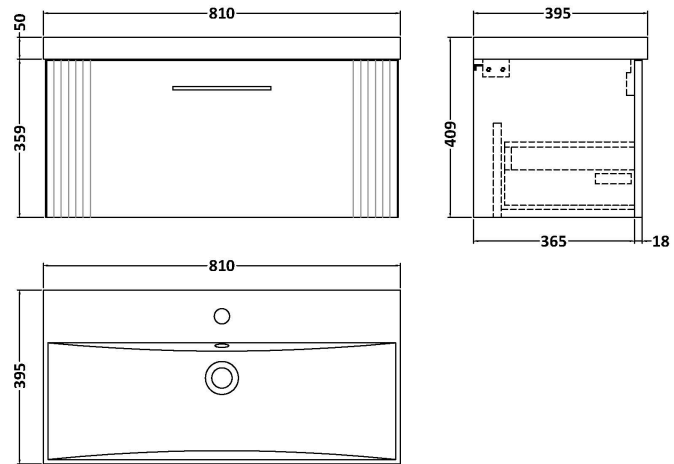

Sales Code: DPF1496D

Description: 800 W/H Single Drawer Vanity & Basin 3

Packaging Details

Barcode: 5056462676296

Sales Code: FLT1496

Description: 800 W/H Single Drawer Unit

Product Dimensions

Height (mm):	359
Width (mm):	800
Depth (mm):	383
Nett Weight (kg):	17.5

Packaging Dimensions

Height (mm):	380
Width (mm):	820
Depth (mm):	405
Gross Weight (kg):	18

Packaging Data

Box Colour:	Brown Cardboard Box - Printed
Box Qty:	0
Label Size:	0 x 0
Label Colour:	Not Applicable
Label Qty:	0

Outer Box Dimensions (If Applicable)

Height (mm):	
Width (mm):	
Depth (mm):	
Gross Weight (kg):	
Barcode:	5056462661162

Product Details

Country of Origin:	China
Fitting Instruction:	No
CE & UKCA:	
FSC Certified Materials:	Yes
Colour:	Satin Soft Black
Construction Method:	Cam & Wood Dowel
Construction Type:	Rigid
Cabinet Finish:	MFC Painted Gloss
Fascia Finish:	Mdf Painted Gloss
Cabinet Thickness (mm):	16
Fascia Thickness (mm):	18
Drawer Included:	Yes
Drawer Type:	80mm High Metal S/C Inc Galler
No of Shelves:	0
Hinge Type:	Not Applicable
Hinge Included:	No
Adjustable Legs:	No, Not Required
Fixings Included:	Yes
Handle Style:	Modern
Waste Shroud:	Yes
Handle Included:	Yes, Supplied
Handle Type:	Bar

Sales Code: NVM035

Description: 800 Thin Edged Basin 1Th

Product Dimensions

Height (mm):	170
Width (mm):	810
Depth (mm):	395
Nett Weight (kg):	14.5

Packaging Dimensions

Height (mm):	190
Width (mm):	830
Depth (mm):	415
Gross Weight (kg):	15