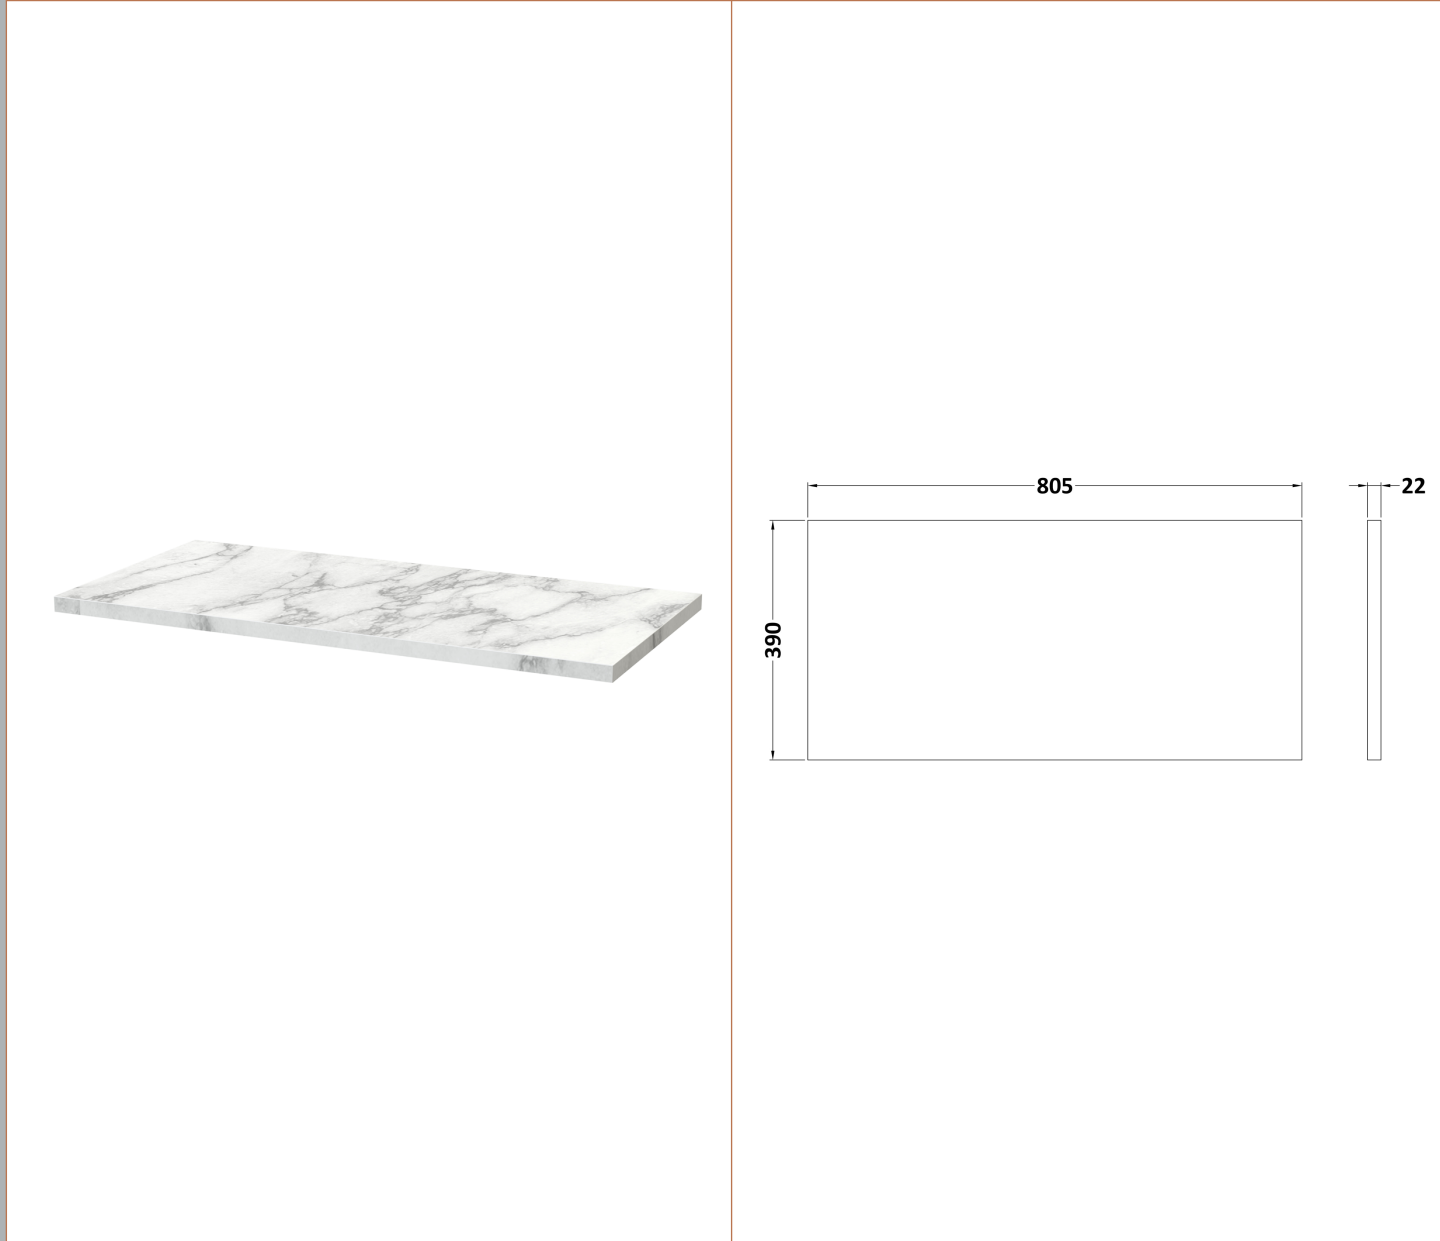

Sales Code: DPF1496LCM

Description: 800 W/H Single Drawer Vanity & Laminate

### Packaging Details

Barcode: 5056678455678

**Sales Code:** LCM800

**Description:** Laminate Worktop 805X390x22mm

**Product Dimensions**

Height (mm):	22
Width (mm):	805
Depth (mm):	390
Nett Weight (kg):	2.75

**Packaging Dimensions**

Height (mm):	25
Width (mm):	810
Depth (mm):	455
Gross Weight (kg):	2.75

**Packaging Data**

Box Colour:	Brown Cardboard Box
Box Qty:	1
Label Size:	100 x 50
Label Colour:	White Label
Label Qty:	1

### Product Dimensions

Height (mm):	359
Width (mm):	800
Depth (mm):	383
Nett Weight (kg):	17.5