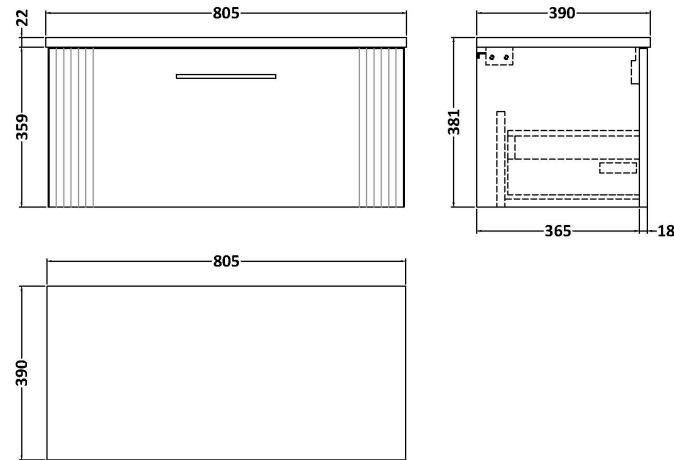

### Packaging Details

Barcode: 5056678455678

**Sales Code:** LCM800

**Description:** Laminate Worktop 805X390x22mm

**Product Dimensions**

Height (mm):	22
Width (mm):	805
Depth (mm):	390
Nett Weight (kg):	2.75

**Packaging Dimensions**

Height (mm):	25
Width (mm):	810
Depth (mm):	455
Gross Weight (kg):	2.75

**Packaging Data**

Box Colour:	Brown Cardboard Box
Box Qty:	1
Label Size:	100 x 50
Label Colour:	White Label
Label Qty:	1

### Product Dimensions

Height (mm):	359
Width (mm):	800
Depth (mm):	383
Nett Weight (kg):	17.5

### Packaging Dimensions

Height (mm):	380
Width (mm):	820
Depth (mm):	405
Gross Weight (kg):	18