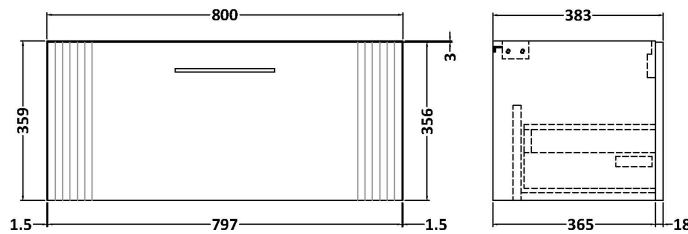

### Packaging Details

Barcode: 5056678455678

**Sales Code:** LCM800

**Description:** Laminate Worktop 805X390x22mm

**Product Dimensions**

Height (mm):	22
Width (mm):	805
Depth (mm):	390
Nett Weight (kg):	2.75

**Packaging Dimensions**

Height (mm):	25
Width (mm):	810
Depth (mm):	455
Gross Weight (kg):	2.75

**Packaging Data**

Box Colour:	Brown Cardboard Box
Box Qty:	1
Label Size:	100 x 50
Label Colour:	White Label
Label Qty:	1

### Product Dimensions

Height (mm):	359
Width (mm):	800
Depth (mm):	383
Nett Weight (kg):	17.5

### Packaging Dimensions

Height (mm):	380
Width (mm):	820
Depth (mm):	405
Gross Weight (kg):	18