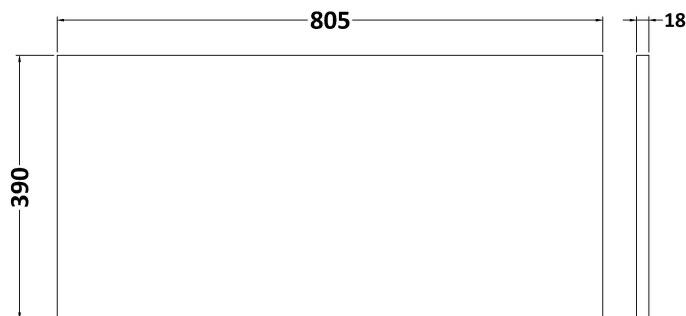

### Product Dimensions

Height (mm):	359
Width (mm):	800
Depth (mm):	383
Nett Weight (kg):	17.5

### Packaging Dimensions

Height (mm):	380
Width (mm):	820
Depth (mm):	405
Gross Weight (kg):	18

### Outer Box Dimensions (If Applicable)

Height (mm):	
Width (mm):	
Depth (mm):	
Gross Weight (kg):	
Barcode:	5056462661162

### Product Dimensions

Height (mm):	18
Width (mm):	805
Depth (mm):	390
Nett Weight (kg):	3.5