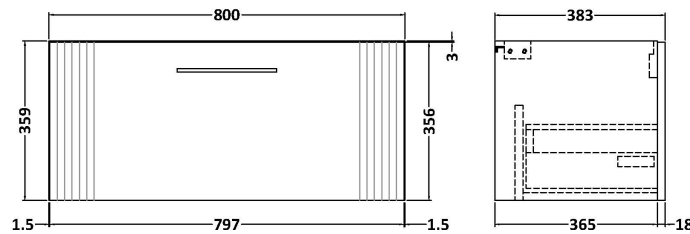

### Product Dimensions

Height (mm):	359
Width (mm):	800
Depth (mm):	383
Nett Weight (kg):	17.5

### Packaging Dimensions

Height (mm):	380
Width (mm):	820
Depth (mm):	405
Gross Weight (kg):	18

### Product Dimensions

Height (mm):	18
Width (mm):	805
Depth (mm):	390
Nett Weight (kg):	3.5

### Packaging Dimensions

Height (mm):	25
Width (mm):	825
Depth (mm):	410
Gross Weight (kg):	3.5