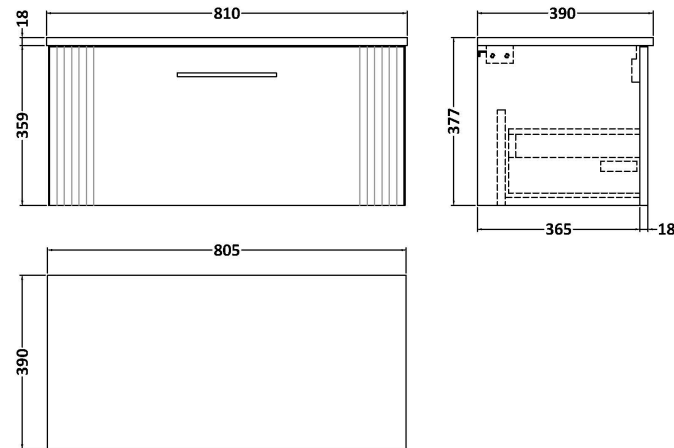

Sales Code: DPF1496W

Description: 800 W/H Single Drawer Vanity & Worktop

Packaging Details

Barcode: 5056462676302