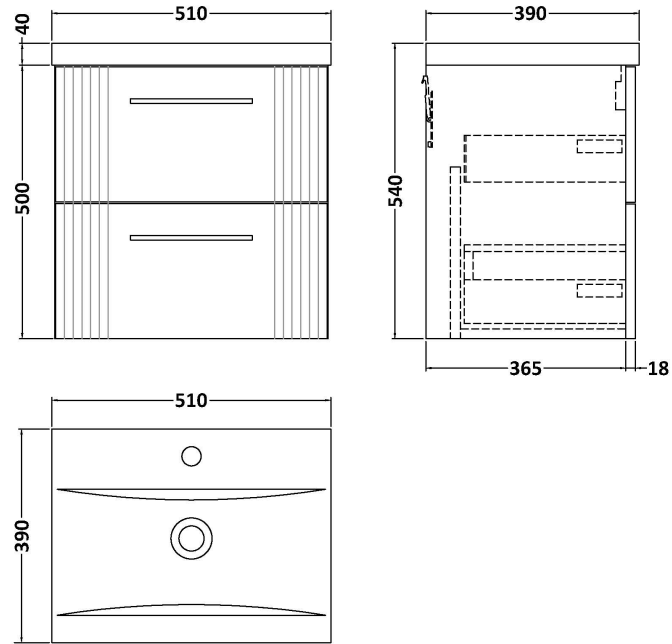

Sales Code: DPF192A

Description: 500 W/H 2-Drawer Vanity & Basin 1

Packaging Details

Barcode: 5056462675060

Sales Code: FLT192

Description: 500 W/H 2-Drawer Unit

Product Dimensions

Height (mm):	500
Width (mm):	500
Depth (mm):	383
Nett Weight (kg):	18.5

Packaging Dimensions

Height (mm):	520
Width (mm):	520
Depth (mm):	405
Gross Weight (kg):	19

Packaging Data

Box Colour:	Brown Cardboard Box - Printed
Box Qty:	0
Label Size:	0 x 0
Label Colour:	Not Applicable
Label Qty:	0

Outer Box Dimensions (If Applicable)

Height (mm):	
Width (mm):	
Depth (mm):	
Gross Weight (kg):	
Barcode:	5056462655369

Product Details

Country of Origin:	China
Fitting Instruction:	No
CE & UKCA:	
FSC Certified Materials:	Yes
Colour:	Satin White
Construction Method:	Cam & Wood Dowel
Construction Type:	Rigid
Cabinet Finish:	MFC Painted Gloss
Fascia Finish:	Mdf Painted Gloss
Cabinet Thickness (mm):	16
Fascia Thickness (mm):	18
Drawer Included:	Yes
Drawer Type:	80mm High Metal Softclose
No of Shelves:	0
Hinge Type:	Not Applicable
Hinge Included:	No
Adjustable Legs:	No, Not Required
Fixings Included:	Yes
Handle Style:	Modern
Waste Shroud:	Yes
Handle Included:	Yes, Supplied
Handle Type:	Bar

Sales Code: NVM012

Description: 500 Mid-Edged Basin 1 Th

Product Dimensions

Height (mm):	180
Width (mm):	510
Depth (mm):	390
Nett Weight (kg):	10.54

Packaging Dimensions

Height (mm):	210
Width (mm):	410
Depth (mm):	530
Gross Weight (kg):	10.54