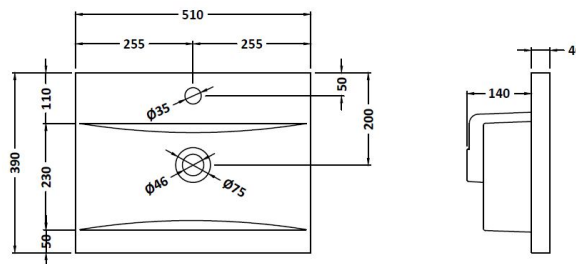

Packaging Dimensions

Height (mm):	520
Width (mm):	520
Depth (mm):	405
Gross Weight (kg):	19

Packaging Data

Box Colour:	Brown Cardboard Box - Printed
Box Qty:	0
Label Size:	0 x 0
Label Colour:	Not Applicable
Label Qty:	0

Outer Box Dimensions (If Applicable)

Height (mm):	
Width (mm):	
Depth (mm):	
Gross Weight (kg):	
Barcode:	5056462655369

Product Details

Country of Origin:	China
Fitting Instruction:	No
CE & UKCA:	
FSC Certified Materials:	Yes
Colour:	Satin White
Construction Method:	Cam & Wood Dowel
Construction Type:	Rigid
Cabinet Finish:	MFC Painted Gloss
Fascia Finish:	Mdf Painted Gloss
Cabinet Thickness (mm):	16
Fascia Thickness (mm):	18
Drawer Included:	Yes
Drawer Type:	80mm High Metal Softclose
No of Shelves:	0
Hinge Type:	Not Applicable
Hinge Included:	No
Adjustable Legs:	No, Not Required
Fixings Included:	Yes
Handle Style:	Modern
Waste Shroud:	Yes
Handle Included:	Yes, Supplied
Handle Type:	Bar

Sales Code: NVM012

Description: 500 Mid-Edged Basin 1 Th

Product Dimensions

Height (mm):	180
Width (mm):	510
Depth (mm):	390
Nett Weight (kg):	10.54

Packaging Dimensions

Height (mm):	210
Width (mm):	410
Depth (mm):	530
Gross Weight (kg):	10.54

Packaging Data

Box Colour:	Brown Cardboard Box - Printed
Box Qty:	1
Label Size:	100 x 50
Label Colour:	White Label
Label Qty:	2

Outer Box Dimensions (If Applicable)

Height (mm):	
Width (mm):	
Depth (mm):	
Gross Weight (kg):	
Barcode:	5055369043446