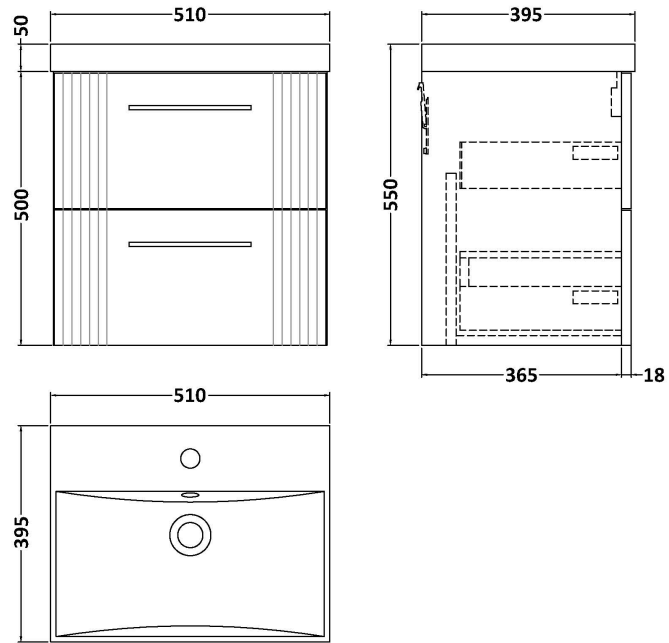

Sales Code: DPF192D

Description: 500 W/H 2-Drawer Vanity & Basin 3

Packaging Details

Barcode: 5056462675084

Sales Code: FLT192

Description: 500 W/H 2-Drawer Unit

Product Dimensions

Height (mm):	500
Width (mm):	500
Depth (mm):	383
Nett Weight (kg):	18.5

Packaging Dimensions

Height (mm):	520
Width (mm):	520
Depth (mm):	405
Gross Weight (kg):	19

Packaging Data

Box Colour:	Brown Cardboard Box - Printed
Box Qty:	0
Label Size:	0 x 0
Label Colour:	Not Applicable
Label Qty:	0

Outer Box Dimensions (If Applicable)

Height (mm):	
Width (mm):	
Depth (mm):	
Gross Weight (kg):	
Barcode:	5056462655369

Product Details

Country of Origin:	China
Fitting Instruction:	No
CE & UKCA:	
FSC Certified Materials:	Yes
Colour:	Satin White
Construction Method:	Cam & Wood Dowel
Construction Type:	Rigid
Cabinet Finish:	MFC Painted Gloss
Fascia Finish:	Mdf Painted Gloss
Cabinet Thickness (mm):	16
Fascia Thickness (mm):	18
Drawer Included:	Yes
Drawer Type:	80mm High Metal Softclose
No of Shelves:	0
Hinge Type:	Not Applicable
Hinge Included:	No
Adjustable Legs:	No, Not Required
Fixings Included:	Yes
Handle Style:	Modern
Waste Shroud:	Yes
Handle Included:	Yes, Supplied
Handle Type:	Bar

Sales Code: NVM032

Description: 500 Thin Edged Basin 1Th

Product Dimensions

Height (mm):	170
Width (mm):	510
Depth (mm):	395
Nett Weight (kg):	9.5

Packaging Dimensions

Height (mm):	190
Width (mm):	530
Depth (mm):	415
Gross Weight (kg):	10