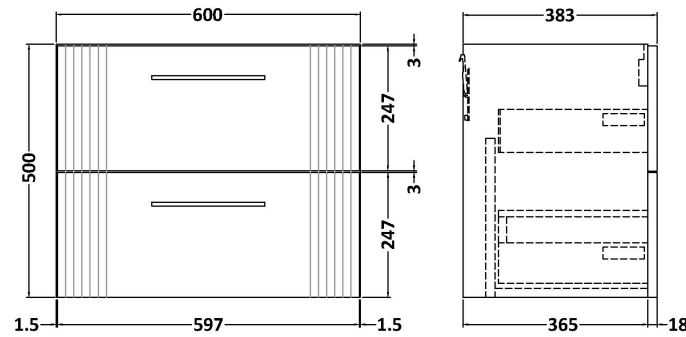

### Product Dimensions

Height (mm):	500
Width (mm):	600
Depth (mm):	383
Nett Weight (kg):	22.5

### Packaging Dimensions

Height (mm):	520
Width (mm):	620
Depth (mm):	405
Gross Weight (kg):	23

### Product Dimensions

Height (mm):	180
Width (mm):	610
Depth (mm):	390
Nett Weight (kg):	11

### Packaging Dimensions

Height (mm):	200
Width (mm):	410
Depth (mm):	630
Gross Weight (kg):	11