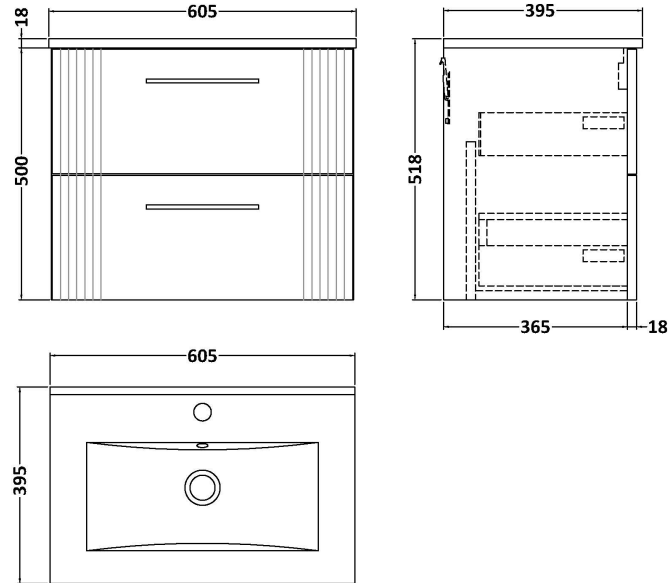

Sales Code: DPF193B

Description: 600 W/H 2-Drawer Vanity & Basin 2

Packaging Details

Barcode: 5056462675725