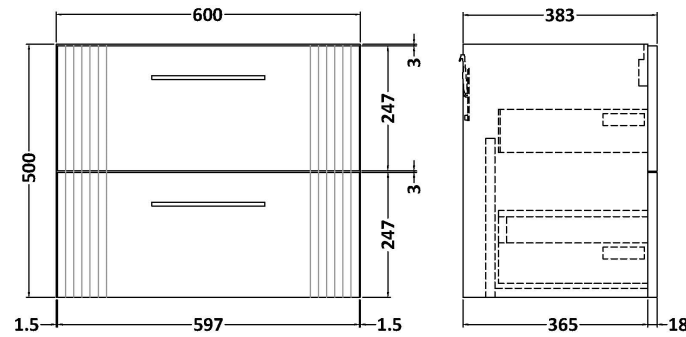

### Product Dimensions

Height (mm):	500
Width (mm):	600
Depth (mm):	383
Nett Weight (kg):	22.5

### Packaging Dimensions

Height (mm):	520
Width (mm):	620
Depth (mm):	405
Gross Weight (kg):	23

### Product Dimensions

Height (mm):	170
Width (mm):	600
Depth (mm):	390
Nett Weight (kg):	10.76

### Packaging Dimensions

Height (mm):	200
Width (mm):	400
Depth (mm):	620
Gross Weight (kg):	10.76