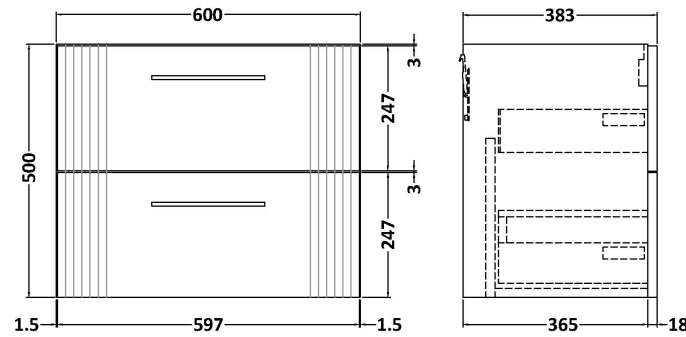

### Product Dimensions

Height (mm):	500
Width (mm):	600
Depth (mm):	383
Nett Weight (kg):	22.5

### Packaging Dimensions

Height (mm):	520
Width (mm):	620
Depth (mm):	405
Gross Weight (kg):	23

### Product Dimensions

Height (mm):	390
Width (mm):	1205
Depth (mm):	157
Nett Weight (kg):	18.12

### Packaging Dimensions

Height (mm):	100
Width (mm):	1205
Depth (mm):	400
Gross Weight (kg):	18.12