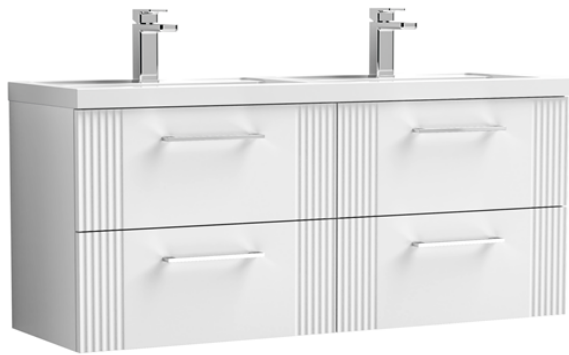

**Sales Code:** DPF193C

**Description:** 1200 W/H 4-Drawer Vanity & Double Basin

**Packaging Details**

Barcode: 5056462676920

Sales Code: FLT193

Description: 600 W/H 2-Drawer Unit

### Product Dimensions

Height (mm):	500
Width (mm):	600
Depth (mm):	383
Nett Weight (kg):	22.5

### Packaging Dimensions

Height (mm):	520
Width (mm):	620
Depth (mm):	405
Gross Weight (kg):	23

### Product Details

Country of Origin:	China
Fitting Instruction:	No
CE & UKCA:	
FSC Certified Materials:	Yes
Colour:	Satin White
Construction Method:	Cam & Wood Dowel
Construction Type:	Rigid
Cabinet Finish:	MFC Painted Gloss
Fascia Finish:	Mdf Painted Gloss
Cabinet Thickness (mm):	16
Fascia Thickness (mm):	18
Drawer Included:	Yes
Drawer Type:	80mm High Metal Softclose
No of Shelves:	0
Hinge Type:	Not Applicable
Hinge Included:	No
Adjustable Legs:	No, Not Required
Fixings Included:	Yes
Handle Style:	Modern
Waste Shroud:	Yes
Handle Included:	Yes, Supplied
Handle Type:	Bar