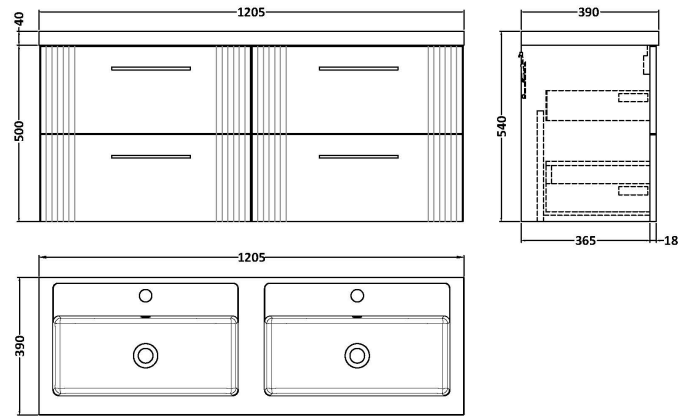

Sales Code: DPF193C

Description: 1200 W/H 4-Drawer Vanity & Double Basin

Packaging Details

Barcode: 5056462676920