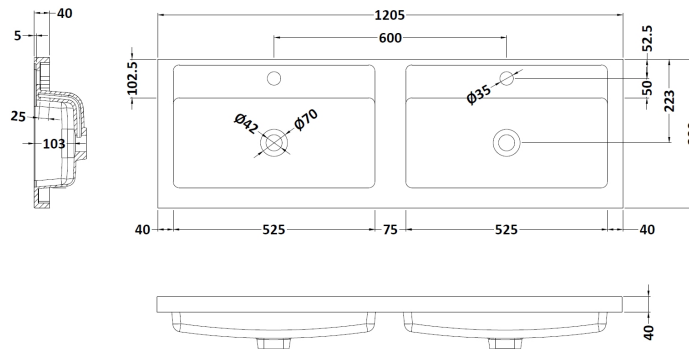

### Product Dimensions

Height (mm):	500
Width (mm):	600
Depth (mm):	383
Nett Weight (kg):	22.5

### Packaging Dimensions

Height (mm):	520
Width (mm):	620
Depth (mm):	405
Gross Weight (kg):	23

### Outer Box Dimensions (If Applicable)

Height (mm):	
Width (mm):	
Depth (mm):	
Gross Weight (kg):	
Barcode:	5056462655482

### Product Dimensions

Height (mm):	390
Width (mm):	1205
Depth (mm):	157
Nett Weight (kg):	18.12