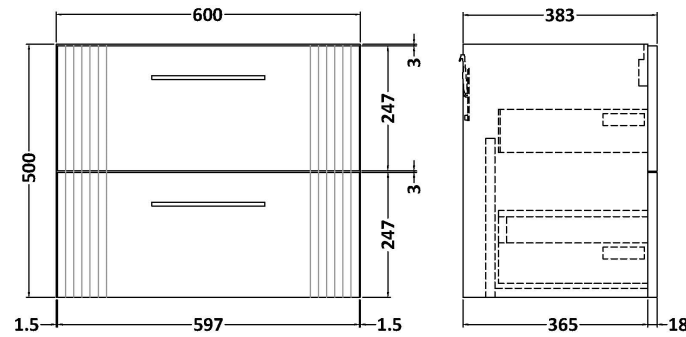

Sales Code: DPF193G

Description: 600 W/H 2-Drawer Vanity & Basin 4

Packaging Details

Barcode: 5056462681764

Sales Code: FLT193

Description: 600 W/H 2-Drawer Unit

Product Dimensions

Height (mm):	500
Width (mm):	600
Depth (mm):	383
Nett Weight (kg):	22.5

Packaging Dimensions

Height (mm):	520
Width (mm):	620
Depth (mm):	405
Gross Weight (kg):	23

Packaging Data

Box Colour:	Brown Cardboard Box - Printed
Box Qty:	0
Label Size:	0 x 0
Label Colour:	Not Applicable
Label Qty:	0

Outer Box Dimensions (If Applicable)

Height (mm):	
Width (mm):	
Depth (mm):	
Gross Weight (kg):	
Barcode:	5056462655482

Product Details

Country of Origin:	China
Fitting Instruction:	No
CE & UKCA:	
FSC Certified Materials:	Yes
Colour:	Satin White
Construction Method:	Cam & Wood Dowel
Construction Type:	Rigid
Cabinet Finish:	MFC Painted Gloss
Fascia Finish:	Mdf Painted Gloss
Cabinet Thickness (mm):	16
Fascia Thickness (mm):	18
Drawer Included:	Yes
Drawer Type:	80mm High Metal Softclose
No of Shelves:	0
Hinge Type:	Not Applicable
Hinge Included:	No
Adjustable Legs:	No, Not Required
Fixings Included:	Yes
Handle Style:	Modern
Waste Shroud:	Yes
Handle Included:	Yes, Supplied
Handle Type:	Bar

Sales Code: NVM043

Description: 600 Curved Basin 1Th

Product Dimensions

Height (mm):	160
Width (mm):	610
Depth (mm):	440
Nett Weight (kg):	11

Packaging Dimensions

Height (mm):	190
Width (mm):	630
Depth (mm):	415
Gross Weight (kg):	11.5