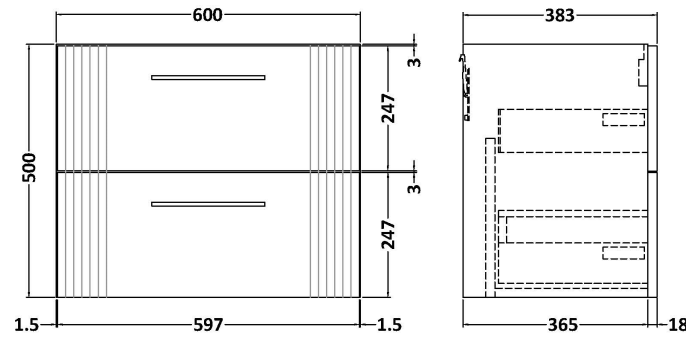

### Packaging Details

Barcode: 5056678455685

**Sales Code:** LCM600

**Description:** Laminate Worktop 605X390x22mm

**Product Dimensions**

Height (mm):	22
Width (mm):	605
Depth (mm):	390
Nett Weight (kg):	2

**Packaging Dimensions**

Height (mm):	25
Width (mm):	610
Depth (mm):	455
Gross Weight (kg):	2

**Packaging Data**

Box Colour:	Brown Cardboard Box
Box Qty:	1
Label Size:	100 x 50
Label Colour:	White Label
Label Qty:	1

### Product Dimensions

Height (mm):	500
Width (mm):	600
Depth (mm):	383
Nett Weight (kg):	22.5

### Packaging Dimensions

Height (mm):	520
Width (mm):	620
Depth (mm):	405
Gross Weight (kg):	23