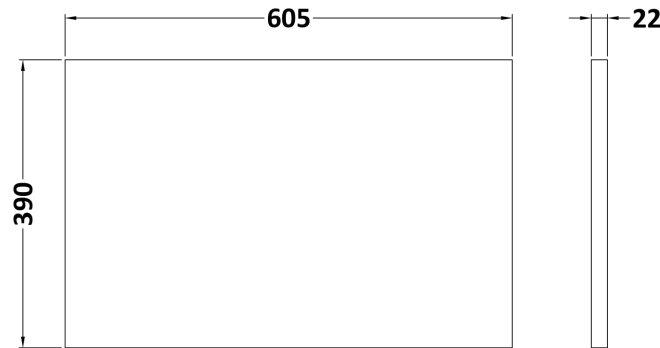

### Packaging Details

Barcode: 5056678455685

**Sales Code:** LCM600

**Description:** Laminate Worktop 605X390x22mm

**Product Dimensions**

Height (mm):	22
Width (mm):	605
Depth (mm):	390
Nett Weight (kg):	2

**Packaging Dimensions**

Height (mm):	25
Width (mm):	610
Depth (mm):	455
Gross Weight (kg):	2

**Packaging Data**

Box Colour:	Brown Cardboard Box
Box Qty:	1
Label Size:	100 x 50
Label Colour:	White Label
Label Qty:	1

### Product Dimensions

Height (mm):	500
Width (mm):	600
Depth (mm):	383
Nett Weight (kg):	22.5

### Packaging Dimensions

Height (mm):	520
Width (mm):	620
Depth (mm):	405
Gross Weight (kg):	23