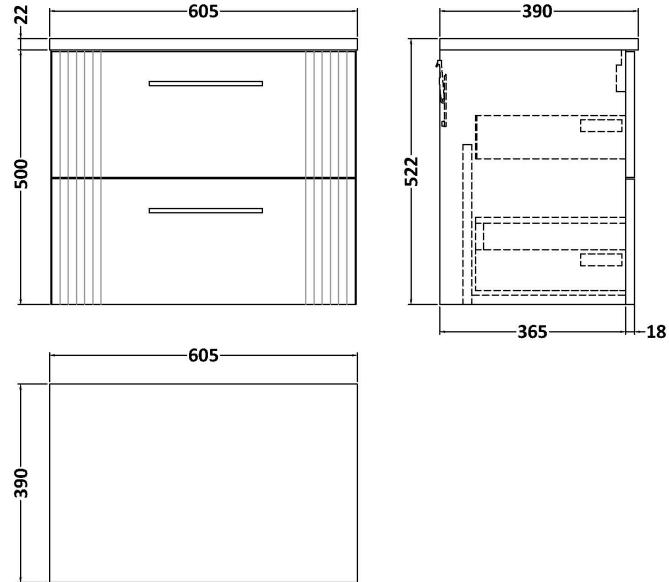

### Packaging Details

Barcode: 5056678455685

**Sales Code:** LCM600

**Description:** Laminate Worktop 605X390x22mm

**Product Dimensions**

Height (mm):	22
Width (mm):	605
Depth (mm):	390
Nett Weight (kg):	2

**Packaging Dimensions**

Height (mm):	25
Width (mm):	610
Depth (mm):	455
Gross Weight (kg):	2

**Packaging Data**

Box Colour:	Brown Cardboard Box
Box Qty:	1
Label Size:	100 x 50
Label Colour:	White Label
Label Qty:	1

### Product Dimensions

Height (mm):	500
Width (mm):	600
Depth (mm):	383
Nett Weight (kg):	22.5

### Packaging Dimensions

Height (mm):	520
Width (mm):	620
Depth (mm):	405
Gross Weight (kg):	23