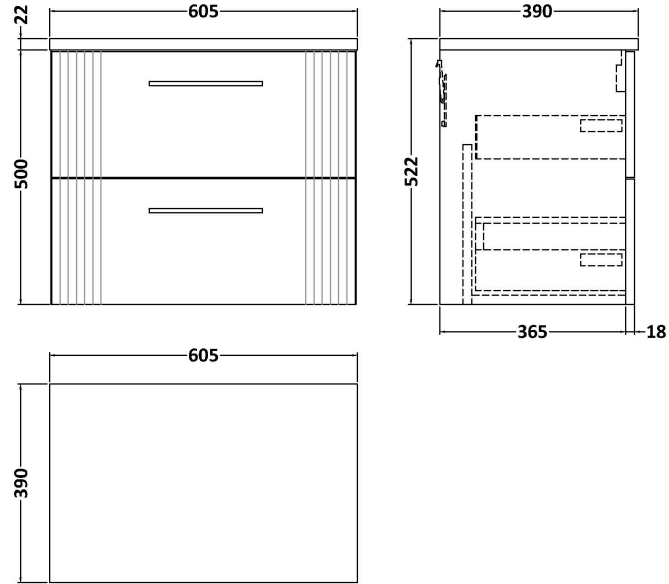

Sales Code: DPF193LSW

Description: 600 W/H 2-Drawer Vanity & Laminate Top

Packaging Details

Barcode: 5056462675756