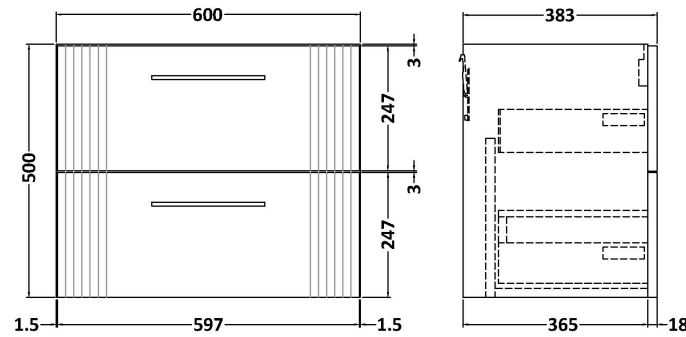

### Product Dimensions

Height (mm):	500
Width (mm):	600
Depth (mm):	383
Nett Weight (kg):	22.5

### Packaging Dimensions

Height (mm):	520
Width (mm):	620
Depth (mm):	405
Gross Weight (kg):	23

### Product Dimensions

Height (mm):	22
Width (mm):	605
Depth (mm):	390
Nett Weight (kg):	2

### Packaging Dimensions

Height (mm):	25
Width (mm):	610
Depth (mm):	455
Gross Weight (kg):	2