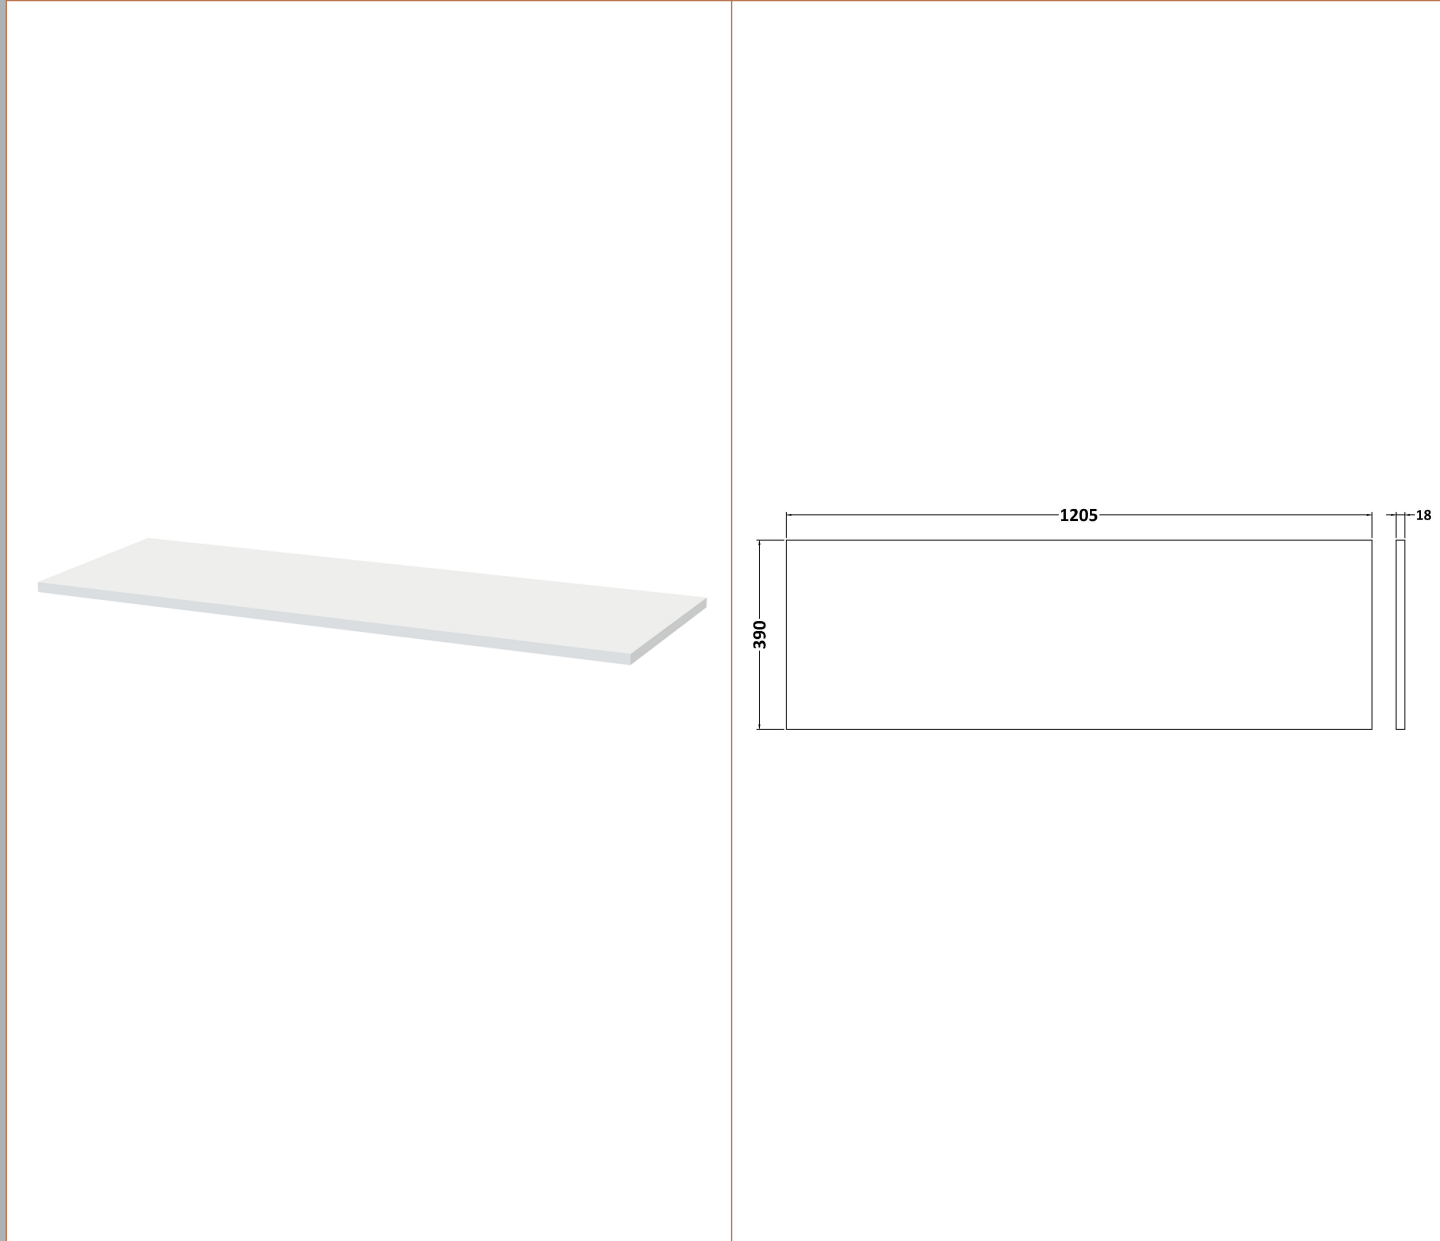

Sales Code: DPF193W2

Description: 1200 W/H 4-Drawer Vanity & Worktop

Packaging Details

Barcode: 5056462676937

Sales Code: FLT193

Description: 600 W/H 2-Drawer Unit

Product Dimensions

Height (mm):	500
Width (mm):	600
Depth (mm):	383
Nett Weight (kg):	22.5

Packaging Dimensions

Height (mm):	520
Width (mm):	620
Depth (mm):	405
Gross Weight (kg):	23

Packaging Data

Box Colour:	Brown Cardboard Box - Printed
Box Qty:	0
Label Size:	0 x 0
Label Colour:	Not Applicable
Label Qty:	0

Outer Box Dimensions (If Applicable)

Height (mm):	
Width (mm):	
Depth (mm):	
Gross Weight (kg):	
Barcode:	5056462655482

Product Details

Country of Origin:	China
Fitting Instruction:	No
CE & UKCA:	
FSC Certified Materials:	Yes
Colour:	Satin White
Construction Method:	Cam & Wood Dowel
Construction Type:	Rigid
Cabinet Finish:	MFC Painted Gloss
Fascia Finish:	Mdf Painted Gloss
Cabinet Thickness (mm):	16
Fascia Thickness (mm):	18
Drawer Included:	Yes
Drawer Type:	80mm High Metal Softclose
No of Shelves:	0
Hinge Type:	Not Applicable
Hinge Included:	No
Adjustable Legs:	No, Not Required
Fixings Included:	Yes
Handle Style:	Modern
Waste Shroud:	Yes
Handle Included:	Yes, Supplied
Handle Type:	Bar

Sales Code: MWT120

Description: 1200 Worktop (1205X390x18mm)

Product Dimensions

Height (mm):	18
Width (mm):	1205
Depth (mm):	390
Nett Weight (kg):	5

Packaging Dimensions

Height (mm):	25
Width (mm):	1225
Depth (mm):	410
Gross Weight (kg):	5