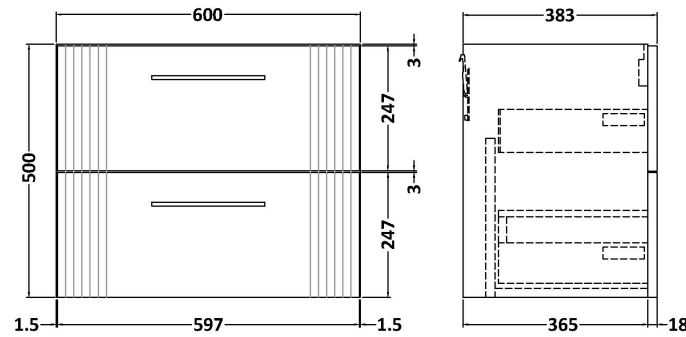

Sales Code: DPF193W2

Description: 1200 W/H 4-Drawer Vanity & Worktop

Packaging Details

Barcode: 5056462676937

Sales Code: FLT193

Description: 600 W/H 2-Drawer Unit

Product Dimensions

Height (mm):	500
Width (mm):	600
Depth (mm):	383
Nett Weight (kg):	22.5

Packaging Dimensions

Height (mm):	520
Width (mm):	620
Depth (mm):	405
Gross Weight (kg):	23

Packaging Data

Box Colour:	Brown Cardboard Box - Printed
Box Qty:	0
Label Size:	0 x 0
Label Colour:	Not Applicable
Label Qty:	0

Outer Box Dimensions (If Applicable)

Height (mm):	
Width (mm):	
Depth (mm):	
Gross Weight (kg):	
Barcode:	5056462655482

Product Details

Country of Origin:	China
Fitting Instruction:	No
CE & UKCA:	
FSC Certified Materials:	Yes
Colour:	Satin White
Construction Method:	Cam & Wood Dowel
Construction Type:	Rigid
Cabinet Finish:	MFC Painted Gloss
Fascia Finish:	Mdf Painted Gloss
Cabinet Thickness (mm):	16
Fascia Thickness (mm):	18
Drawer Included:	Yes
Drawer Type:	80mm High Metal Softclose
No of Shelves:	0
Hinge Type:	Not Applicable
Hinge Included:	No
Adjustable Legs:	No, Not Required
Fixings Included:	Yes
Handle Style:	Modern
Waste Shroud:	Yes
Handle Included:	Yes, Supplied
Handle Type:	Bar

Sales Code: MWT120

Description: 1200 Worktop (1205X390x18mm)

Product Dimensions

Height (mm):	18
Width (mm):	1205
Depth (mm):	390
Nett Weight (kg):	5

Packaging Dimensions

Height (mm):	25
Width (mm):	1225
Depth (mm):	410
Gross Weight (kg):	5