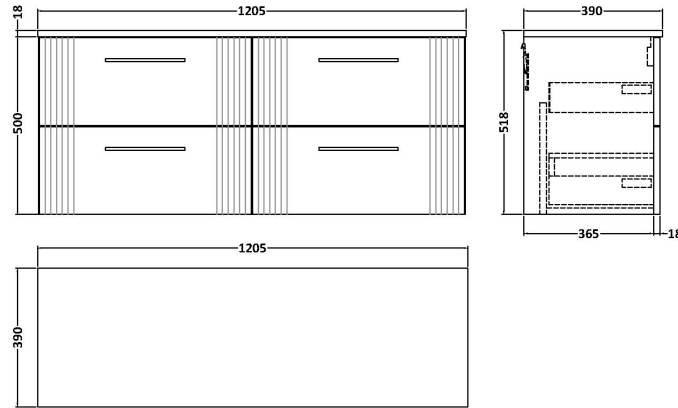

Sales Code: DPF193W2

Description: 1200 W/H 4-Drawer Vanity & Worktop

Packaging Details

Barcode: 5056462676937

Sales Code: FLT193

Description: 600 W/H 2-Drawer Unit

Product Dimensions

Height (mm):	500
Width (mm):	600
Depth (mm):	383
Nett Weight (kg):	22.5

Packaging Dimensions

Height (mm):	520
Width (mm):	620
Depth (mm):	405
Gross Weight (kg):	23

Packaging Data

Box Colour:	Brown Cardboard Box - Printed
Box Qty:	0
Label Size:	0 x 0
Label Colour:	Not Applicable
Label Qty:	0

Outer Box Dimensions (If Applicable)

Height (mm):	
Width (mm):	
Depth (mm):	
Gross Weight (kg):	
Barcode:	5056462655482

Product Details

Country of Origin:	China
Fitting Instruction:	No
CE & UKCA:	
FSC Certified Materials:	Yes
Colour:	Satin White
Construction Method:	Cam & Wood Dowel
Construction Type:	Rigid
Cabinet Finish:	MFC Painted Gloss
Fascia Finish:	Mdf Painted Gloss
Cabinet Thickness (mm):	16
Fascia Thickness (mm):	18
Drawer Included:	Yes
Drawer Type:	80mm High Metal Softclose
No of Shelves:	0
Hinge Type:	Not Applicable
Hinge Included:	No
Adjustable Legs:	No, Not Required
Fixings Included:	Yes
Handle Style:	Modern
Waste Shroud:	Yes
Handle Included:	Yes, Supplied
Handle Type:	Bar

Sales Code: MWT120

Description: 1200 Worktop (1205X390x18mm)

Product Dimensions

Height (mm):	18
Width (mm):	1205
Depth (mm):	390
Nett Weight (kg):	5

Packaging Dimensions

Height (mm):	25
Width (mm):	1225
Depth (mm):	410
Gross Weight (kg):	5