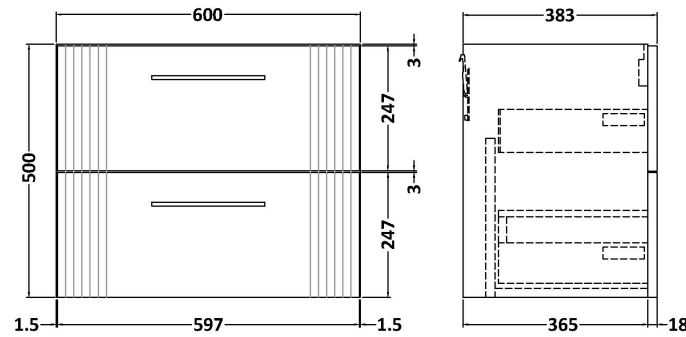

### Product Dimensions

Height (mm):	500
Width (mm):	600
Depth (mm):	383
Nett Weight (kg):	22.5

### Packaging Dimensions

Height (mm):	520
Width (mm):	620
Depth (mm):	405
Gross Weight (kg):	23

### Product Dimensions

Height (mm):	18
Width (mm):	605
Depth (mm):	390
Nett Weight (kg):	2.5

### Packaging Dimensions

Height (mm):	25
Width (mm):	625
Depth (mm):	410
Gross Weight (kg):	2.5