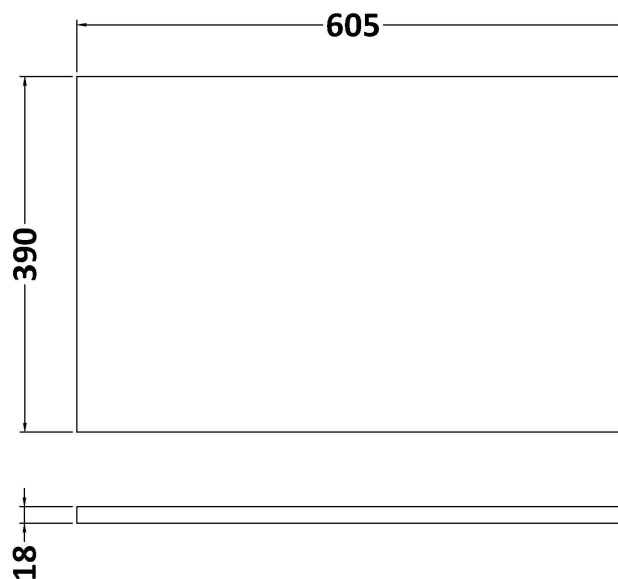

### Product Dimensions

Height (mm):	500
Width (mm):	600
Depth (mm):	383
Nett Weight (kg):	22.5

### Packaging Dimensions

Height (mm):	520
Width (mm):	620
Depth (mm):	405
Gross Weight (kg):	23

### Outer Box Dimensions (If Applicable)

Height (mm):	
Width (mm):	
Depth (mm):	
Gross Weight (kg):	
Barcode:	5056462655482

### Product Dimensions

Height (mm):	18
Width (mm):	605
Depth (mm):	390
Nett Weight (kg):	2.5