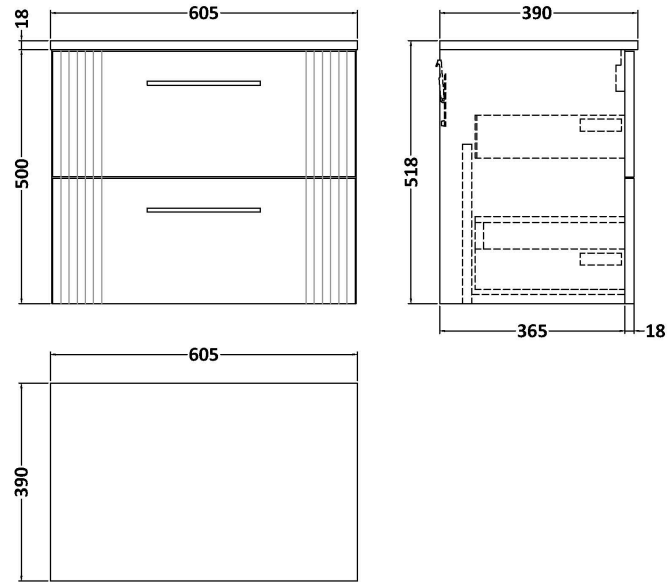

Sales Code: DPF193W

Description: 600 W/H 2-Drawer Vanity & Worktop

Packaging Details

Barcode: 5056462675749