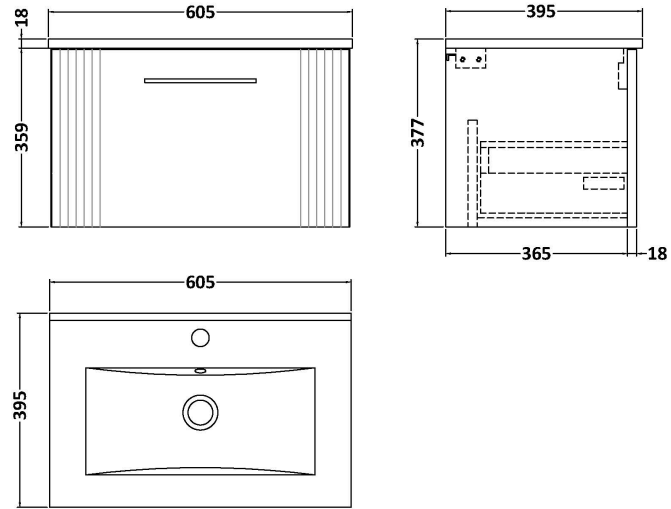

Sales Code: DPF194B

Description: 600 W/H Single Drawer Vanity & Basin 2

Packaging Details

Barcode: 5056462675374