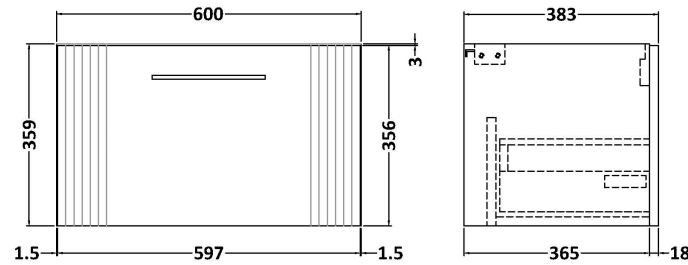

### Product Dimensions

Height (mm):	359
Width (mm):	600
Depth (mm):	383
Nett Weight (kg):	13

### Packaging Dimensions

Height (mm):	380
Width (mm):	620
Depth (mm):	405
Gross Weight (kg):	13.5

### Product Dimensions

Height (mm):	170
Width (mm):	600
Depth (mm):	390
Nett Weight (kg):	10.76

### Packaging Dimensions

Height (mm):	200
Width (mm):	400
Depth (mm):	620
Gross Weight (kg):	10.76