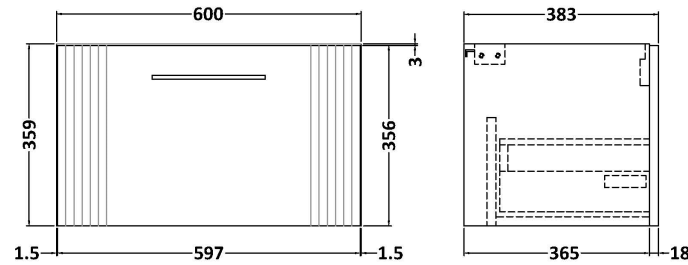

### Product Dimensions

Height (mm):	359
Width (mm):	600
Depth (mm):	383
Nett Weight (kg):	13

### Packaging Dimensions

Height (mm):	380
Width (mm):	620
Depth (mm):	405
Gross Weight (kg):	13.5

### Product Dimensions

Height (mm):	390
Width (mm):	1205
Depth (mm):	157
Nett Weight (kg):	18.12

### Packaging Dimensions

Height (mm):	100
Width (mm):	1205
Depth (mm):	400
Gross Weight (kg):	18.12