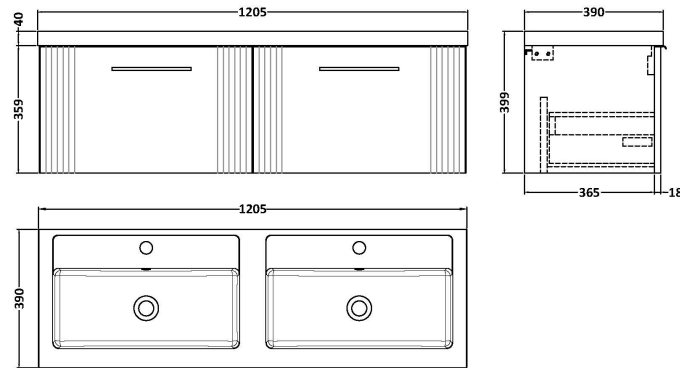

Sales Code: DPF194C

Description: 1200 W/H 2-Drawer Vanity & Double Basin

Packaging Details

Barcode: 5056462676777