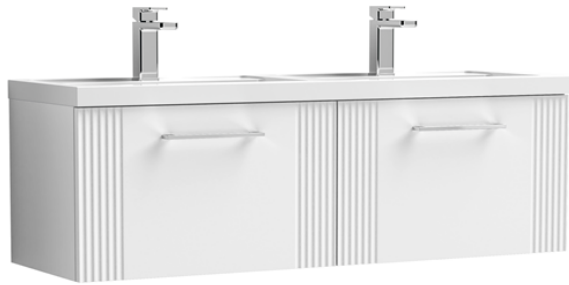

Sales Code: DPF194C

Description: 1200 W/H 2-Drawer Vanity & Double Basin

### Packaging Details

Barcode: 5056462676777

Sales Code: FLT194

Description: 600 W/H Single Drawer Unit

### Product Dimensions

Height (mm):	359
Width (mm):	600
Depth (mm):	383
Nett Weight (kg):	13