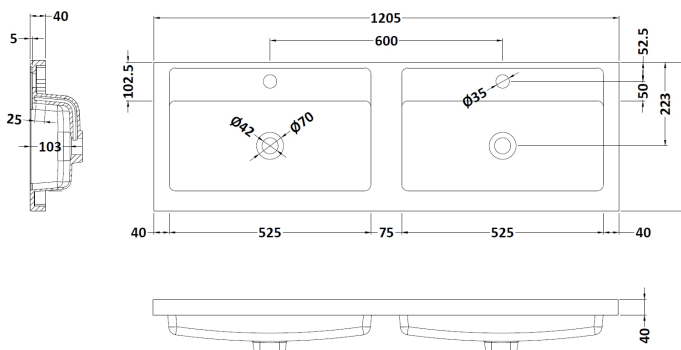

### Product Dimensions

Height (mm):	359
Width (mm):	600
Depth (mm):	383
Nett Weight (kg):	13

### Packaging Dimensions

Height (mm):	380
Width (mm):	620
Depth (mm):	405
Gross Weight (kg):	13.5

### Outer Box Dimensions (If Applicable)

Height (mm):	
Width (mm):	
Depth (mm):	
Gross Weight (kg):	
Barcode:	5056462655444

### Product Dimensions

Height (mm):	390
Width (mm):	1205
Depth (mm):	157
Nett Weight (kg):	18.12