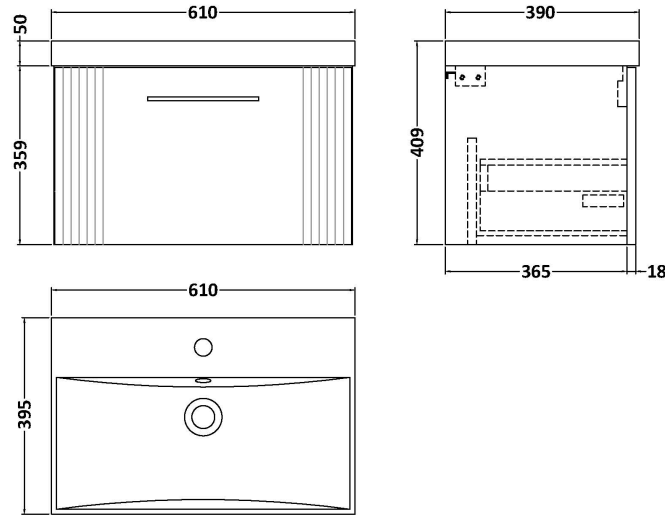

Sales Code: DPF194D

Description: 600 W/H Single Drawer Vanity & Basin 3

Packaging Details

Barcode: 5056462675381

Sales Code: FLT194

Description: 600 W/H Single Drawer Unit

Product Dimensions

Height (mm):	359
Width (mm):	600
Depth (mm):	383
Nett Weight (kg):	13

Packaging Dimensions

Height (mm):	380
Width (mm):	620
Depth (mm):	405
Gross Weight (kg):	13.5

Packaging Data

Box Colour:	Brown Cardboard Box - Printed
Box Qty:	0
Label Size:	0 x 0
Label Colour:	Not Applicable
Label Qty:	0

Outer Box Dimensions (If Applicable)

Height (mm):	
Width (mm):	
Depth (mm):	
Gross Weight (kg):	
Barcode:	5056462655444

Product Details

Country of Origin:	China
Fitting Instruction:	No
CE & UKCA:	
FSC Certified Materials:	Yes
Colour:	Satin White
Construction Method:	Cam & Wood Dowel
Construction Type:	Rigid
Cabinet Finish:	MFC Painted Gloss
Fascia Finish:	Mdf Painted Gloss
Cabinet Thickness (mm):	16
Fascia Thickness (mm):	18
Drawer Included:	Yes
Drawer Type:	80mm High Metal S/C Inc Galler
No of Shelves:	0
Hinge Type:	Not Applicable
Hinge Included:	No
Adjustable Legs:	No, Not Required
Fixings Included:	Yes
Handle Style:	Modern
Waste Shroud:	Yes
Handle Included:	Yes, Supplied
Handle Type:	Bar

Sales Code: NVM033

Description: 600 Thin Edged Basin 1Th

Product Dimensions

Height (mm):	170
Width (mm):	610
Depth (mm):	395
Nett Weight (kg):	11

Packaging Dimensions

Height (mm):	190
Width (mm):	630
Depth (mm):	415
Gross Weight (kg):	11.5