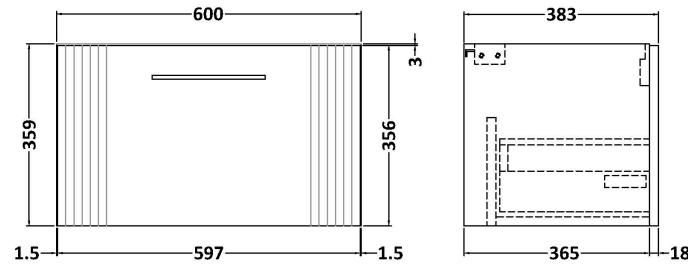

Sales Code: DPF194D

Description: 600 W/H Single Drawer Vanity & Basin 3

Packaging Details

Barcode: 5056462675381

Sales Code: FLT194

Description: 600 W/H Single Drawer Unit

Product Dimensions

Height (mm):	359
Width (mm):	600
Depth (mm):	383
Nett Weight (kg):	13

Packaging Dimensions

Height (mm):	380
Width (mm):	620
Depth (mm):	405
Gross Weight (kg):	13.5

Packaging Data

Box Colour:	Brown Cardboard Box - Printed
Box Qty:	0
Label Size:	0 x 0
Label Colour:	Not Applicable
Label Qty:	0

Sales Code: NVM033

Description: 600 Thin Edged Basin 1Th

Product Dimensions

Height (mm):	170
Width (mm):	610
Depth (mm):	395
Nett Weight (kg):	11

Packaging Dimensions

Height (mm):	190
Width (mm):	630
Depth (mm):	415
Gross Weight (kg):	11.5

Packaging Data

Box Colour:	Brown Cardboard Box - Printed
Box Qty:	1
Label Size:	100 x 50
Label Colour:	White Label
Label Qty:	2

Outer Box Dimensions (If Applicable)

Height (mm):	
Width (mm):	
Depth (mm):	
Gross Weight (kg):	
Barcode:	5056211853428