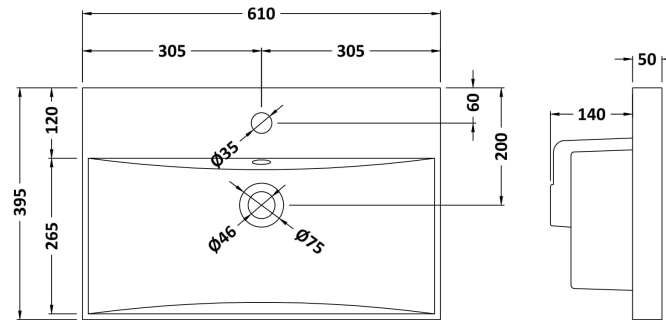

Packaging Dimensions

Height (mm):	380
Width (mm):	620
Depth (mm):	405
Gross Weight (kg):	13.5

Packaging Data

Box Colour:	Brown Cardboard Box - Printed
Box Qty:	0
Label Size:	0 x 0
Label Colour:	Not Applicable
Label Qty:	0

Outer Box Dimensions (If Applicable)

Height (mm):	
Width (mm):	
Depth (mm):	
Gross Weight (kg):	
Barcode:	5056462655444

Product Details

Country of Origin:	China
Fitting Instruction:	No
CE & UKCA:	
FSC Certified Materials:	Yes
Colour:	Satin White
Construction Method:	Cam & Wood Dowel
Construction Type:	Rigid
Cabinet Finish:	MFC Painted Gloss
Fascia Finish:	Mdf Painted Gloss
Cabinet Thickness (mm):	16
Fascia Thickness (mm):	18
Drawer Included:	Yes
Drawer Type:	80mm High Metal S/C Inc Galler
No of Shelves:	0
Hinge Type:	Not Applicable
Hinge Included:	No
Adjustable Legs:	No, Not Required
Fixings Included:	Yes
Handle Style:	Modern
Waste Shroud:	Yes
Handle Included:	Yes, Supplied
Handle Type:	Bar

Sales Code: NVM033

Description: 600 Thin Edged Basin 1Th

Product Dimensions

Height (mm):	170
Width (mm):	610
Depth (mm):	395
Nett Weight (kg):	11

Packaging Dimensions

Height (mm):	190
Width (mm):	630
Depth (mm):	415
Gross Weight (kg):	11.5

Packaging Data

Box Colour:	Brown Cardboard Box - Printed
Box Qty:	1
Label Size:	100 x 50
Label Colour:	White Label
Label Qty:	2

Outer Box Dimensions (If Applicable)

Height (mm):	
Width (mm):	
Depth (mm):	
Gross Weight (kg):	
Barcode:	5056211853428