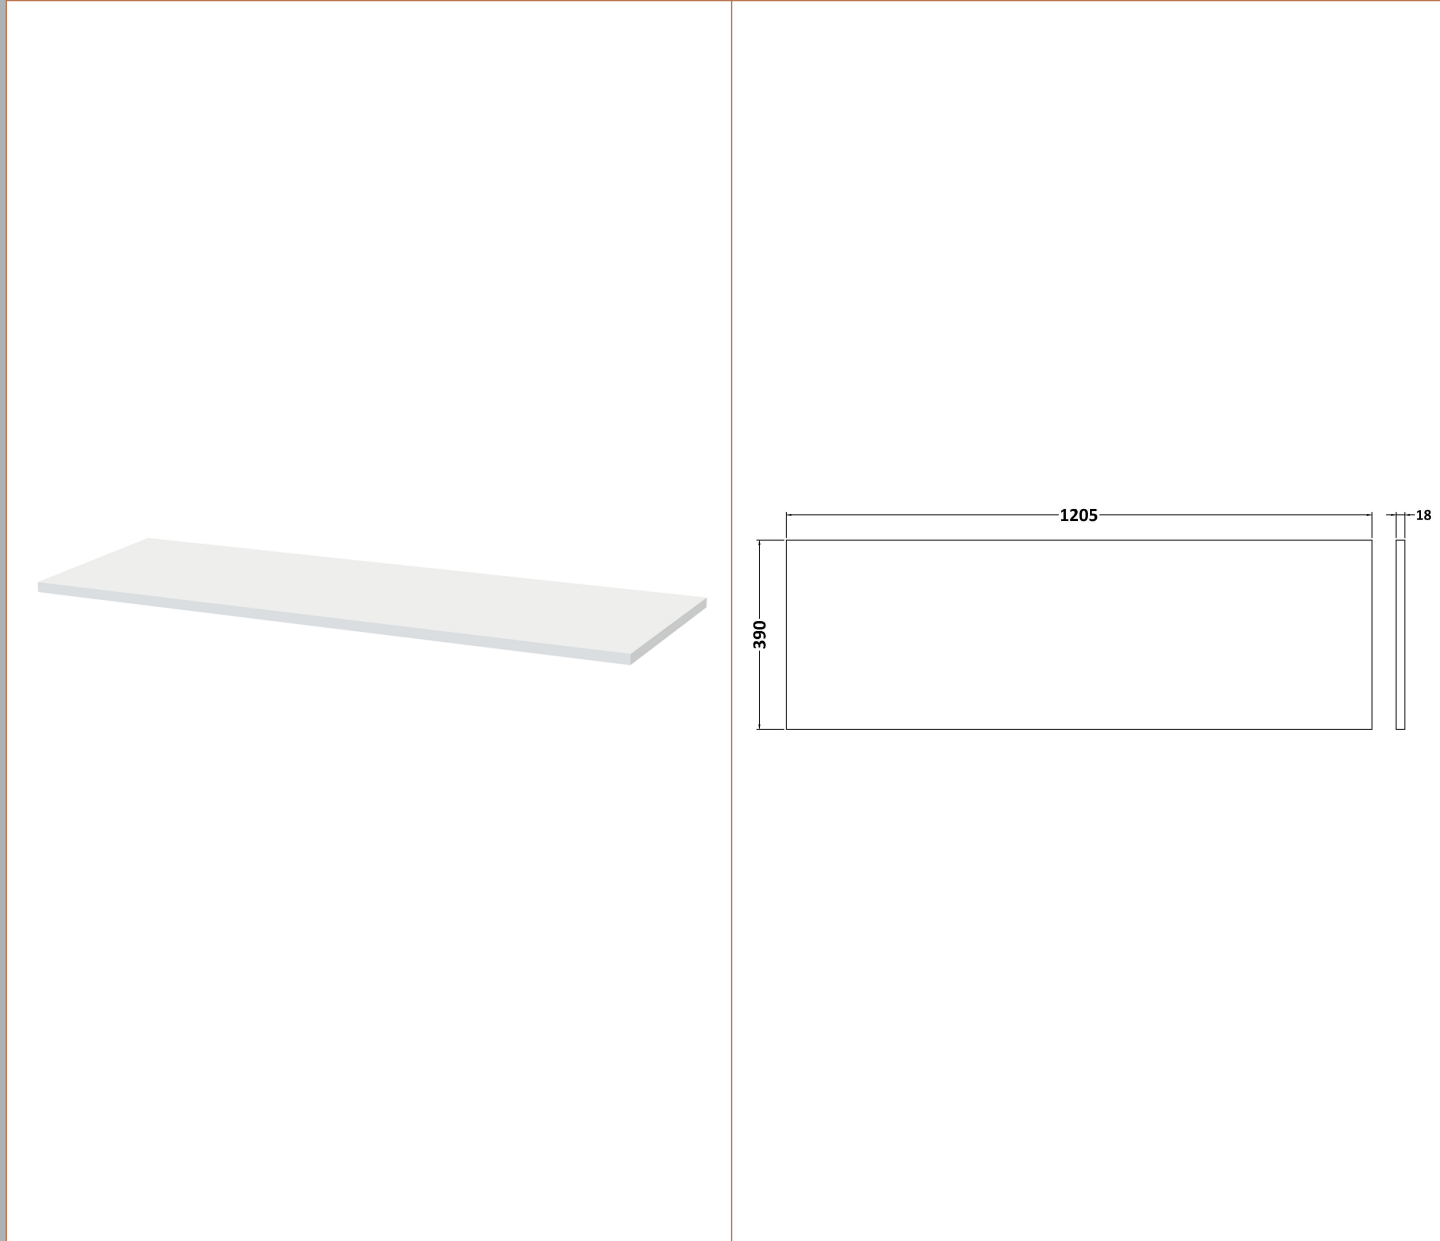

### Product Dimensions

Height (mm):	359
Width (mm):	600
Depth (mm):	383
Nett Weight (kg):	13

### Outer Box Dimensions (If Applicable)

Height (mm):	
Width (mm):	
Depth (mm):	
Gross Weight (kg):	
Barcode:	5056462655444

### Product Details

Country of Origin:	China
Fitting Instruction:	No
CE & UKCA:	
FSC Certified Materials:	Yes
Colour:	Satin White
Construction Method:	Cam & Wood Dowel
Construction Type:	Rigid
Cabinet Finish:	MFC Painted Gloss
Fascia Finish:	Mdf Painted Gloss
Cabinet Thickness (mm):	16
Fascia Thickness (mm):	18
Drawer Included:	Yes
Drawer Type:	80mm High Metal S/C Inc Galler
No of Shelves:	0
Hinge Type:	Not Applicable
Hinge Included:	No
Adjustable Legs:	No, Not Required
Fixings Included:	Yes
Handle Style:	Modern
Waste Shroud:	Yes
Handle Included:	Yes, Supplied
Handle Type:	Bar

**Sales Code:** MWT120

**Description:** 1200 Worktop (1205X390x18mm)

**Product Dimensions**

Height (mm):	18
Width (mm):	1205
Depth (mm):	390
Nett Weight (kg):	5

**Packaging Dimensions**

Height (mm):	25
Width (mm):	1225
Depth (mm):	410
Gross Weight (kg):	5