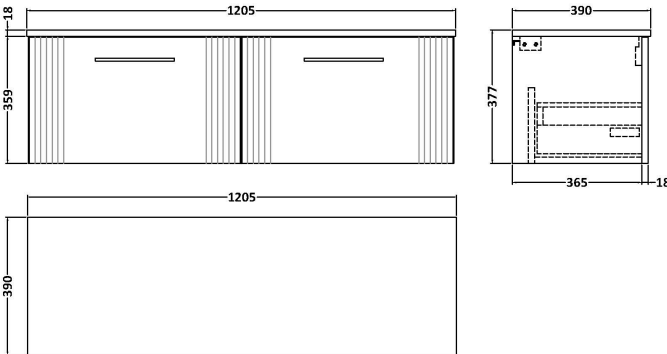

Sales Code: DPF194W2

Description: 1200 W/H 2-Drawer Vanity & Worktop

Packaging Details

Barcode: 5056462676784

Sales Code: FLT194

Description: 600 W/H Single Drawer Unit

Product Dimensions

Height (mm):	359
Width (mm):	600
Depth (mm):	383
Nett Weight (kg):	13

Packaging Dimensions

Height (mm):	380
Width (mm):	620
Depth (mm):	405
Gross Weight (kg):	13.5

Packaging Data

Box Colour:	Brown Cardboard Box - Printed
Box Qty:	0
Label Size:	0 x 0
Label Colour:	Not Applicable
Label Qty:	0

Outer Box Dimensions (If Applicable)

Height (mm):	
Width (mm):	
Depth (mm):	
Gross Weight (kg):	
Barcode:	5056462655444

Product Details

Country of Origin:	China
Fitting Instruction:	No
CE & UKCA:	
FSC Certified Materials:	Yes
Colour:	Satin White
Construction Method:	Cam & Wood Dowel
Construction Type:	Rigid
Cabinet Finish:	MFC Painted Gloss
Fascia Finish:	Mdf Painted Gloss
Cabinet Thickness (mm):	16
Fascia Thickness (mm):	18
Drawer Included:	Yes
Drawer Type:	80mm High Metal S/C Inc Galler
No of Shelves:	0
Hinge Type:	Not Applicable
Hinge Included:	No
Adjustable Legs:	No, Not Required
Fixings Included:	Yes
Handle Style:	Modern
Waste Shroud:	Yes
Handle Included:	Yes, Supplied
Handle Type:	Bar

Sales Code: MWT120

Description: 1200 Worktop (1205X390x18mm)

Product Dimensions

Height (mm):	18
Width (mm):	1205
Depth (mm):	390
Nett Weight (kg):	5

Packaging Dimensions

Height (mm):	25
Width (mm):	1225
Depth (mm):	410
Gross Weight (kg):	5