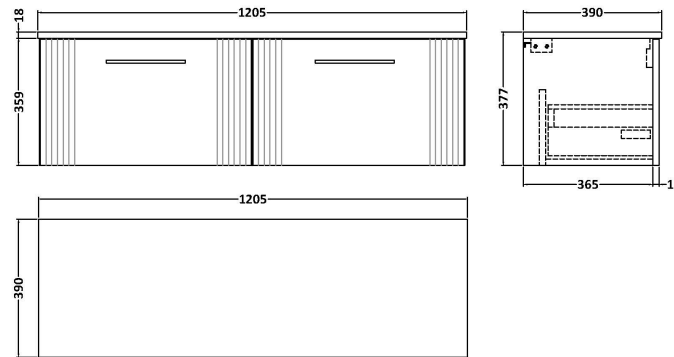

Sales Code: DPF194W2

Description: 1200 W/H 2-Drawer Vanity & Worktop

Packaging Details

Barcode: 5056462676784