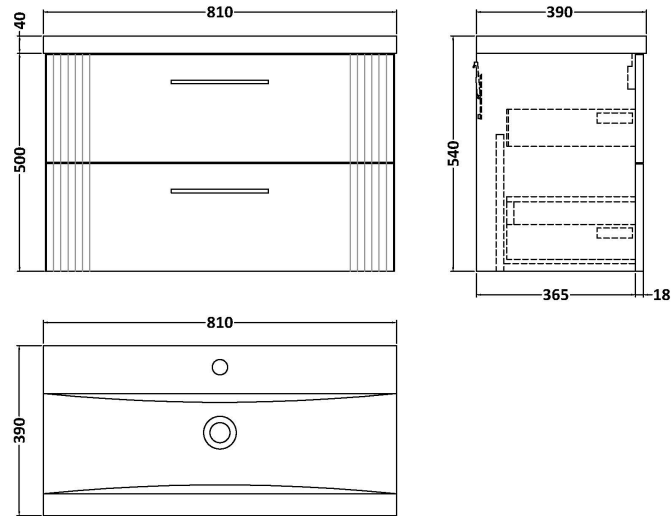

Sales Code: DPF195A

Description: 800 W/H 2-Drawer Vanity & Basin 1

Packaging Details

Barcode: 5056462676418

Sales Code: FLT195

Description: 800 W/H 2-Drawer Unit

Product Dimensions

Height (mm):	500
Width (mm):	800
Depth (mm):	383
Nett Weight (kg):	24.5

Packaging Dimensions

Height (mm):	520
Width (mm):	820
Depth (mm):	405
Gross Weight (kg):	25

Packaging Data

Box Colour:	Brown Cardboard Box - Printed
Box Qty:	0
Label Size:	0 x 0
Label Colour:	Not Applicable
Label Qty:	0

Outer Box Dimensions (If Applicable)

Height (mm):	
Width (mm):	
Depth (mm):	
Gross Weight (kg):	
Barcode:	5056462655567

Product Details

Country of Origin:	China
Fitting Instruction:	No
CE & UKCA:	
FSC Certified Materials:	Yes
Colour:	Satin White
Construction Method:	Cam & Wood Dowel
Construction Type:	Rigid
Cabinet Finish:	MFC Painted Gloss
Fascia Finish:	Mdf Painted Gloss
Cabinet Thickness (mm):	16
Fascia Thickness (mm):	18
Drawer Included:	Yes
Drawer Type:	80mm High Metal Softclose
No of Shelves:	0
Hinge Type:	Not Applicable
Hinge Included:	No
Adjustable Legs:	No, Not Required
Fixings Included:	Yes
Handle Style:	Modern
Waste Shroud:	Yes
Handle Included:	Yes, Supplied
Handle Type:	Bar

Sales Code: NVM015

Description: 800 Mid Edged Basin 1 Th

Product Dimensions

Height (mm):	180
Width (mm):	810
Depth (mm):	390
Nett Weight (kg):	15

Packaging Dimensions

Height (mm):	210
Width (mm):	410
Depth (mm):	830
Gross Weight (kg):	15