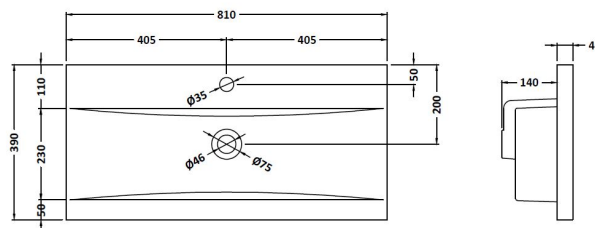

Packaging Dimensions

Height (mm):	520
Width (mm):	820
Depth (mm):	405
Gross Weight (kg):	25

Packaging Data

Box Colour:	Brown Cardboard Box - Printed
Box Qty:	0
Label Size:	0 x 0
Label Colour:	Not Applicable
Label Qty:	0

Outer Box Dimensions (If Applicable)

Height (mm):	
Width (mm):	
Depth (mm):	
Gross Weight (kg):	
Barcode:	5056462655567

Product Details

Country of Origin:	China
Fitting Instruction:	No
CE & UKCA:	
FSC Certified Materials:	Yes
Colour:	Satin White
Construction Method:	Cam & Wood Dowel
Construction Type:	Rigid
Cabinet Finish:	MFC Painted Gloss
Fascia Finish:	Mdf Painted Gloss
Cabinet Thickness (mm):	16
Fascia Thickness (mm):	18
Drawer Included:	Yes
Drawer Type:	80mm High Metal Softclose
No of Shelves:	0
Hinge Type:	Not Applicable
Hinge Included:	No
Adjustable Legs:	No, Not Required
Fixings Included:	Yes
Handle Style:	Modern
Waste Shroud:	Yes
Handle Included:	Yes, Supplied
Handle Type:	Bar

Sales Code: NVM015

Description: 800 Mid Edged Basin 1 Th

Product Dimensions

Height (mm):	180
Width (mm):	810
Depth (mm):	390
Nett Weight (kg):	15

Packaging Dimensions

Height (mm):	210
Width (mm):	410
Depth (mm):	830
Gross Weight (kg):	15

Packaging Data

Box Colour:	Brown Cardboard Box
Box Qty:	1
Label Size:	100 x 50
Label Colour:	White Label
Label Qty:	2

Outer Box Dimensions (If Applicable)

Height (mm):	
Width (mm):	
Depth (mm):	
Gross Weight (kg):	
Barcode:	5055369043422