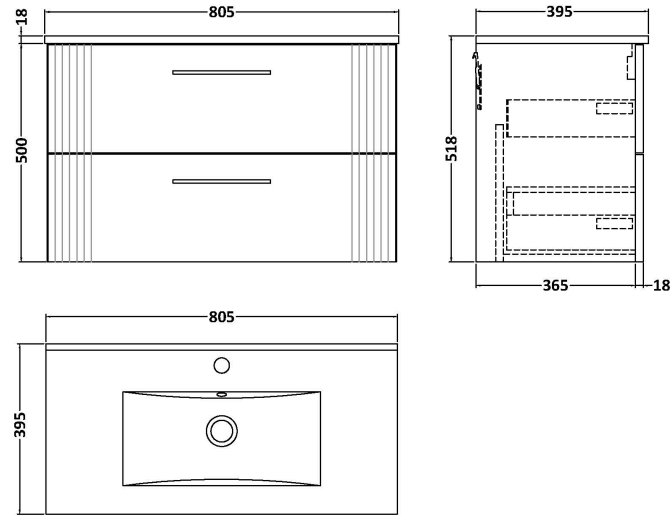

Sales Code: DPF195B

Description: 800 W/H 2-Drawer Vanity & Basin 2

Packaging Details

Barcode: 5056462676425