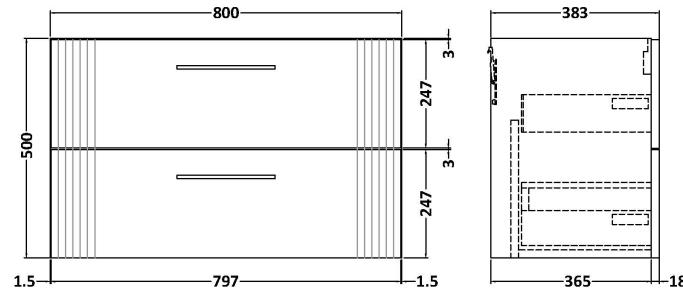

### Product Dimensions

Height (mm):	500
Width (mm):	800
Depth (mm):	383
Nett Weight (kg):	24.5

### Packaging Dimensions

Height (mm):	520
Width (mm):	820
Depth (mm):	405
Gross Weight (kg):	25

### Product Dimensions

Height (mm):	170
Width (mm):	800
Depth (mm):	390
Nett Weight (kg):	16.9

### Packaging Dimensions

Height (mm):	400
Width (mm):	820
Depth (mm):	200
Gross Weight (kg):	16.9