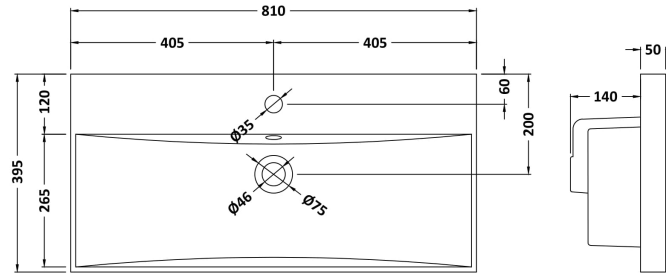

### Product Dimensions

Height (mm):	500
Width (mm):	800
Depth (mm):	383
Nett Weight (kg):	24.5

### Packaging Dimensions

Height (mm):	520
Width (mm):	820
Depth (mm):	405
Gross Weight (kg):	25

### Outer Box Dimensions (If Applicable)

Height (mm):	
Width (mm):	
Depth (mm):	
Gross Weight (kg):	
Barcode:	5056462655567

### Product Dimensions

Height (mm):	170
Width (mm):	810
Depth (mm):	395
Nett Weight (kg):	14.5