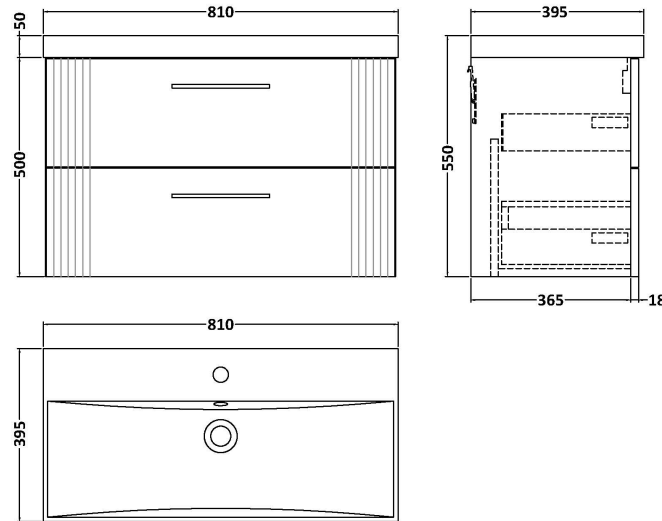

Sales Code: DPF195D

Description: 800 W/H 2-Drawer Vanity & Basin 3

Packaging Details

Barcode: 5056462676432