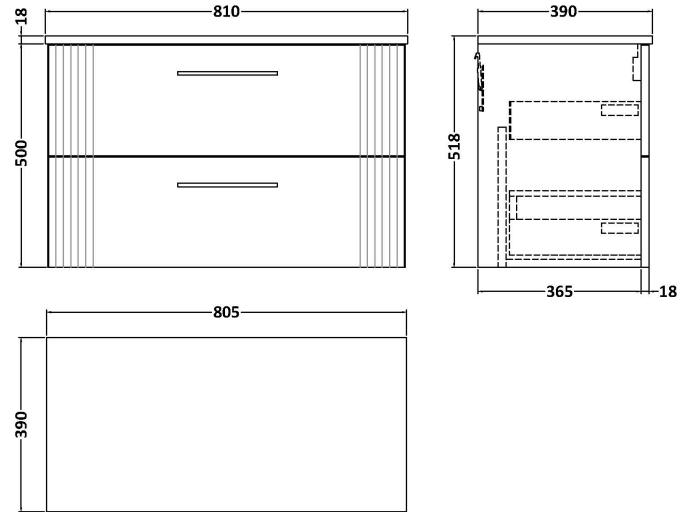

Sales Code: DPF195W

Description: 800 W/H 2-Drawer Vanity & Worktop

Packaging Details

Barcode: 5056462676449