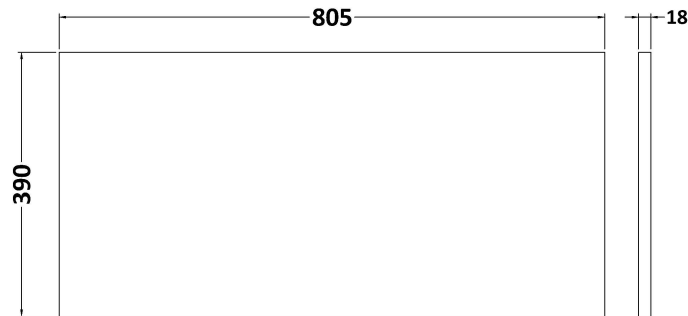

### Product Dimensions

Height (mm):	500
Width (mm):	800
Depth (mm):	383
Nett Weight (kg):	24.5

### Packaging Dimensions

Height (mm):	520
Width (mm):	820
Depth (mm):	405
Gross Weight (kg):	25

### Outer Box Dimensions (If Applicable)

Height (mm):	
Width (mm):	
Depth (mm):	
Gross Weight (kg):	
Barcode:	5056462655567

Sales Code: MWT180

Description: 800 Worktop (805X390x18mm)

**Product Dimensions**

Height (mm):	18
Width (mm):	805
Depth (mm):	390
Nett Weight (kg):	3.5

**Packaging Dimensions**

Height (mm):	25
Width (mm):	825
Depth (mm):	410
Gross Weight (kg):	3.5