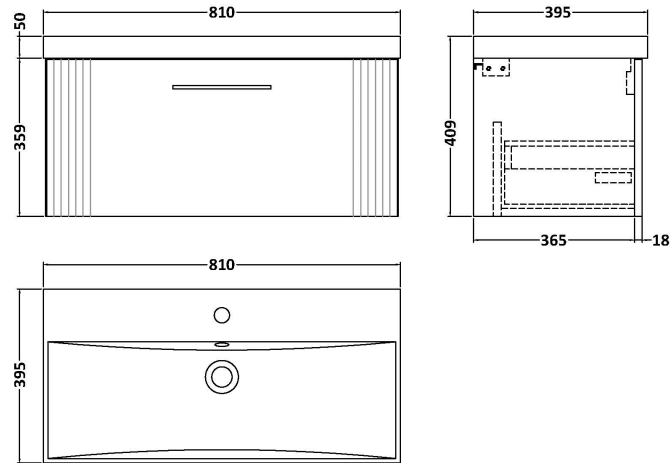

Sales Code: DPF196D

Description: 800 W/H Single Drawer Vanity & Basin 3

Packaging Details

Barcode: 5056462676081

Sales Code: FLT196

Description: 800 W/H Single Drawer Unit

Product Dimensions

Height (mm):	359
Width (mm):	800
Depth (mm):	383
Nett Weight (kg):	17.5

Packaging Dimensions

Height (mm):	380
Width (mm):	820
Depth (mm):	405
Gross Weight (kg):	18

Packaging Data

Box Colour:	Brown Cardboard Box - Printed
Box Qty:	0
Label Size:	0 x 0
Label Colour:	Not Applicable
Label Qty:	0

Outer Box Dimensions (If Applicable)

Height (mm):	
Width (mm):	
Depth (mm):	
Gross Weight (kg):	
Barcode:	5056462655529

Product Details

Country of Origin:	China
Fitting Instruction:	No
CE & UKCA:	
FSC Certified Materials:	Yes
Colour:	Satin White
Construction Method:	Cam & Wood Dowel
Construction Type:	Rigid
Cabinet Finish:	MFC Painted Gloss
Fascia Finish:	Mdf Painted Gloss
Cabinet Thickness (mm):	16
Fascia Thickness (mm):	18
Drawer Included:	Yes
Drawer Type:	80mm High Metal S/C Inc Galler
No of Shelves:	0
Hinge Type:	Not Applicable
Hinge Included:	No
Adjustable Legs:	No, Not Required
Fixings Included:	Yes
Handle Style:	Modern
Waste Shroud:	Yes
Handle Included:	Yes, Supplied
Handle Type:	Bar

Sales Code: NVM035

Description: 800 Thin Edged Basin 1Th

Product Dimensions

Height (mm):	170
Width (mm):	810
Depth (mm):	395
Nett Weight (kg):	14.5

Packaging Dimensions

Height (mm):	190
Width (mm):	830
Depth (mm):	415
Gross Weight (kg):	15