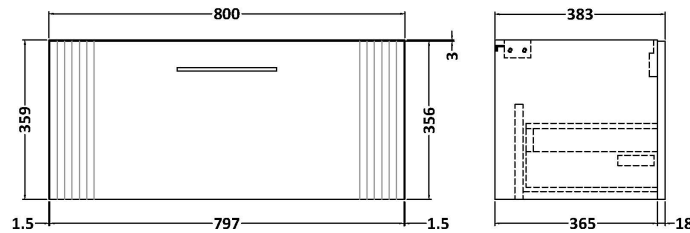

Sales Code: DPF196D

Description: 800 W/H Single Drawer Vanity & Basin 3

Packaging Details

Barcode: 5056462676081

Sales Code: FLT196

Description: 800 W/H Single Drawer Unit

Product Dimensions

Height (mm):	359
Width (mm):	800
Depth (mm):	383
Nett Weight (kg):	17.5

Packaging Dimensions

Height (mm):	380
Width (mm):	820
Depth (mm):	405
Gross Weight (kg):	18

Packaging Data

Box Colour:	Brown Cardboard Box - Printed
Box Qty:	0
Label Size:	0 x 0
Label Colour:	Not Applicable
Label Qty:	0

Outer Box Dimensions (If Applicable)

Height (mm):	
Width (mm):	
Depth (mm):	
Gross Weight (kg):	
Barcode:	5056462655529

Product Details

Country of Origin:	China
Fitting Instruction:	No
CE & UKCA:	
FSC Certified Materials:	Yes
Colour:	Satin White
Construction Method:	Cam & Wood Dowel
Construction Type:	Rigid
Cabinet Finish:	MFC Painted Gloss
Fascia Finish:	Mdf Painted Gloss
Cabinet Thickness (mm):	16
Fascia Thickness (mm):	18
Drawer Included:	Yes
Drawer Type:	80mm High Metal S/C Inc Galler
No of Shelves:	0
Hinge Type:	Not Applicable
Hinge Included:	No
Adjustable Legs:	No, Not Required
Fixings Included:	Yes
Handle Style:	Modern
Waste Shroud:	Yes
Handle Included:	Yes, Supplied
Handle Type:	Bar

Sales Code: NVM035

Description: 800 Thin Edged Basin 1Th

Product Dimensions

Height (mm):	170
Width (mm):	810
Depth (mm):	395
Nett Weight (kg):	14.5

Packaging Dimensions

Height (mm):	190
Width (mm):	830
Depth (mm):	415
Gross Weight (kg):	15